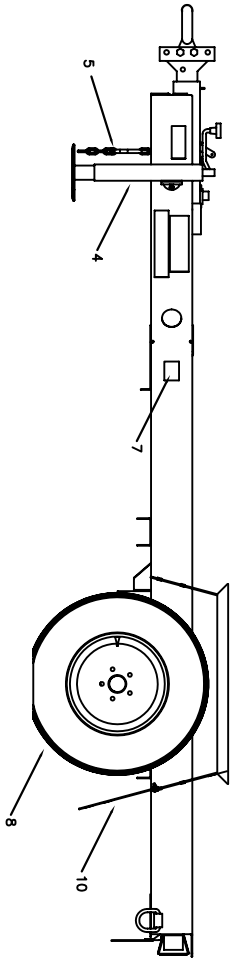

Part No.	Notes	Qty.	Part No.	Description	Vendor	Vendor P/N
1		1	1310 0387 72	Trailer assy		
2		1	1310 0348 82	Hydraulic Actuator		
3		2	1310 0347 24	Shimmy Chalm Anchor		
4		1	1310 0387 20	Hubnut		
5		2	1310 0348 44	Shimmy Chain 1/4" Chain w/Chalm		
6		1	1310 0352 44	Shimmy HB Chalm		
7		2	1310 0387 21	Hubner Light Yellow		
8		2	1310 0387 24	Trk & Wheel Assembly		
9a		1	1310 0388 89	Hub Assembly HB only		
9b		1	1310 0389 00	Hub Assembly EB only		
10		2	1310 0387 72	Trailer assy		
11		1	1310 0387 72	Hub Assembly		
12		1	1310 0387 24	Hub nut		
13		1	1310 0387 25	Ball Joint Assy - RH		
14		1	1310 0382 35	Brake Assy - LH/HS Version		
15		1	1310 0382 38	Brake Assy - RH/HS Version		
16		1	1310 0382 33	Brake Assy - LH/EB Version		
17		1	1310 0382 34	Brake Assy - RH/EB Version		
18		1	1310 0351 44	Ball Joint Shimmy EB Version		
19a		1	1310 0387 74	Frame Weldment HS Version		
19b		1	1310 0387 75	Frame Weldment EB Version