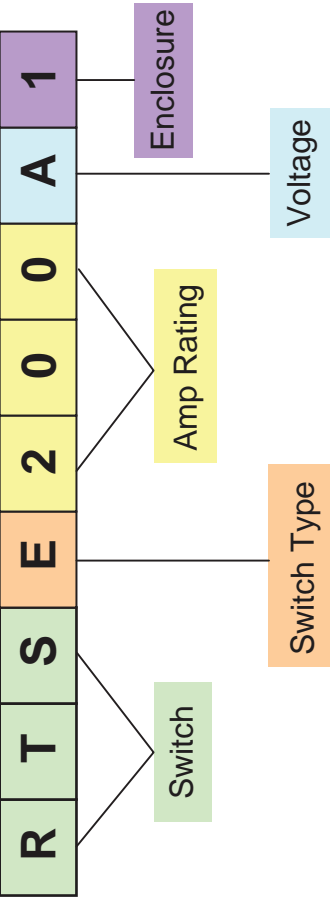

Electronic Governors 44

Battery Options, Pre Alarm Kits & Battery Chargers 45

Touch Up Paint 48

Useful Tools for Shop and Field 49

◆ DATA PLATE

Every generator set has a metal DATA PLATE that contains important information pertinent to the generator. The data plate, which can be found attached to the generator's lower connection box, lists the unit's serial number and its rated voltage, amps, wattage capacity, phase, frequency, rpm, power factor, etc.

◆ DATA CARD

A DATA CARD is also affixed to the lower connection box of each standby generator set. A second, matching card is located under the control panel cover. Like the data plate, this card also contains valuable information pertaining to the generator. When requesting information, ordering replacement parts, asking for service, etc., the information from this card is needed (see page 19 for example of generator set data card). It provides the following information:

► Groups and Assembly Numbers

The data card lists the groups and corresponding assembly numbers for each unit. The assembly numbers refer to exploded view drawing numbers that are applicable to the specific generator model. These drawings are located in the back half of this manual.

Note 3:

Enclosure:

- A = NEMA 1
- B = NEMA 12
- C = NEMA 3R
- D = NEMA 12 W / Instrument Pkg.
- R = NEMA 4 - Aluminum
- F = NEMA 4X - Stainless Steel

Breakdown for Model Number Description

Qt Line Transfer Switch Number Description