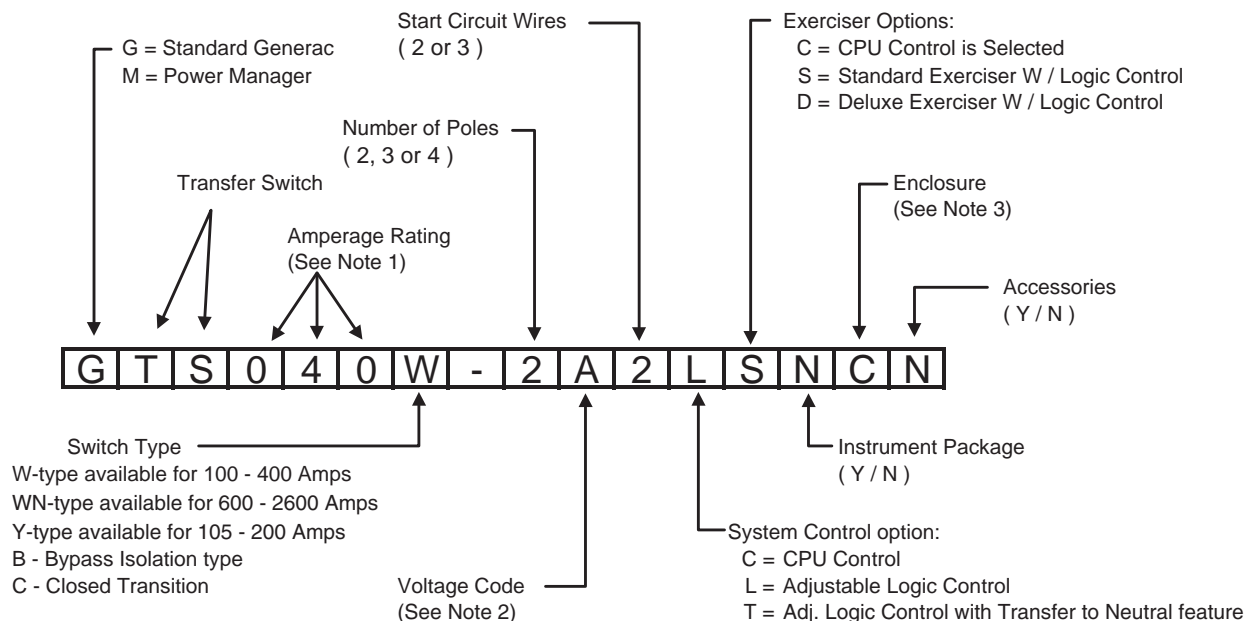

Type Code Legend for Configured Transfer Switches

Note 1:

Switch amperage rating is displayed value multiplied by 10
e.g. 040 = 400 amps
260 = 2600 amps

Note 2:

Voltage Code:

- A = 120 / 240 VAC (Single Phase / 3 Lead)
- D = 120 / 240 VAC (Single or Three Phase / 12 Lead)
  (Full capacity single or three phase; cannot be reconnected for 277/480V)
- G = 120 / 208 VAC (Three Phase / 12 Lead)
- J = 120 / 240 VAC (Three Phase / 12 Lead)
- K = 277 / 480 VAC (Three Phase / 12 Lead)
- L = 600 VAC (Three Phase / 3 Lead)
- M = 110 / 220 VAC (Single Phase / 3 Lead)
- N = 115 / 200 VAC (Single Phase / 12 Lead)
- P = 100 / 200 VAC (Three Phase / 12 Lead) (Adjustable to 240V)
- R = 231 / 400 VAC (Three Phase / 12 Lead) (Adjustable to 380V or 416V)
- S = 480 VAC (Three Phase / 3 Lead)
- X = Full Capacity All Voltages (Only with Direct Excitation)

Note 3:

Enclosure:

- A = NEMA 1
- B = NEMA 12
- C = NEMA 3R
- D = NEMA 12 W / Instrument Pkg.
- R = NEMA 4 - Aluminum
- F = NEMA 4X - Stainless Steel