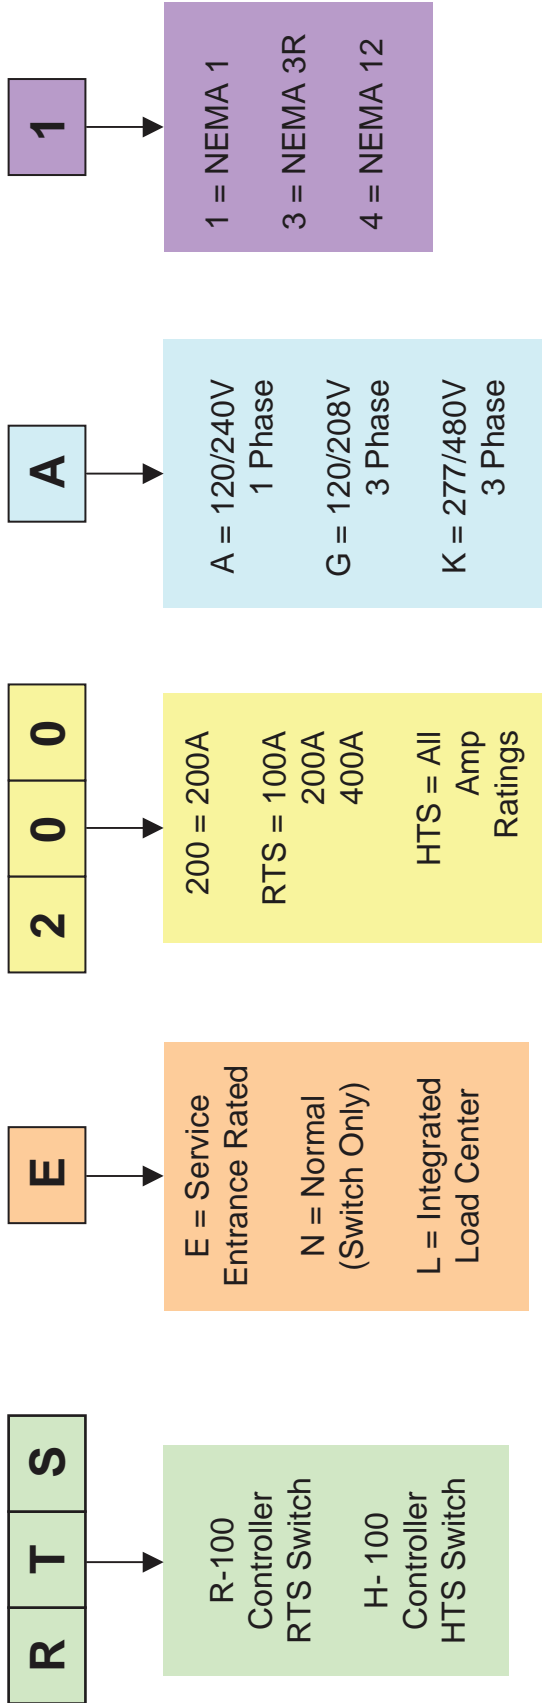

Qt Line Transfer Switch Number Description

Breakdown for Model Number Description