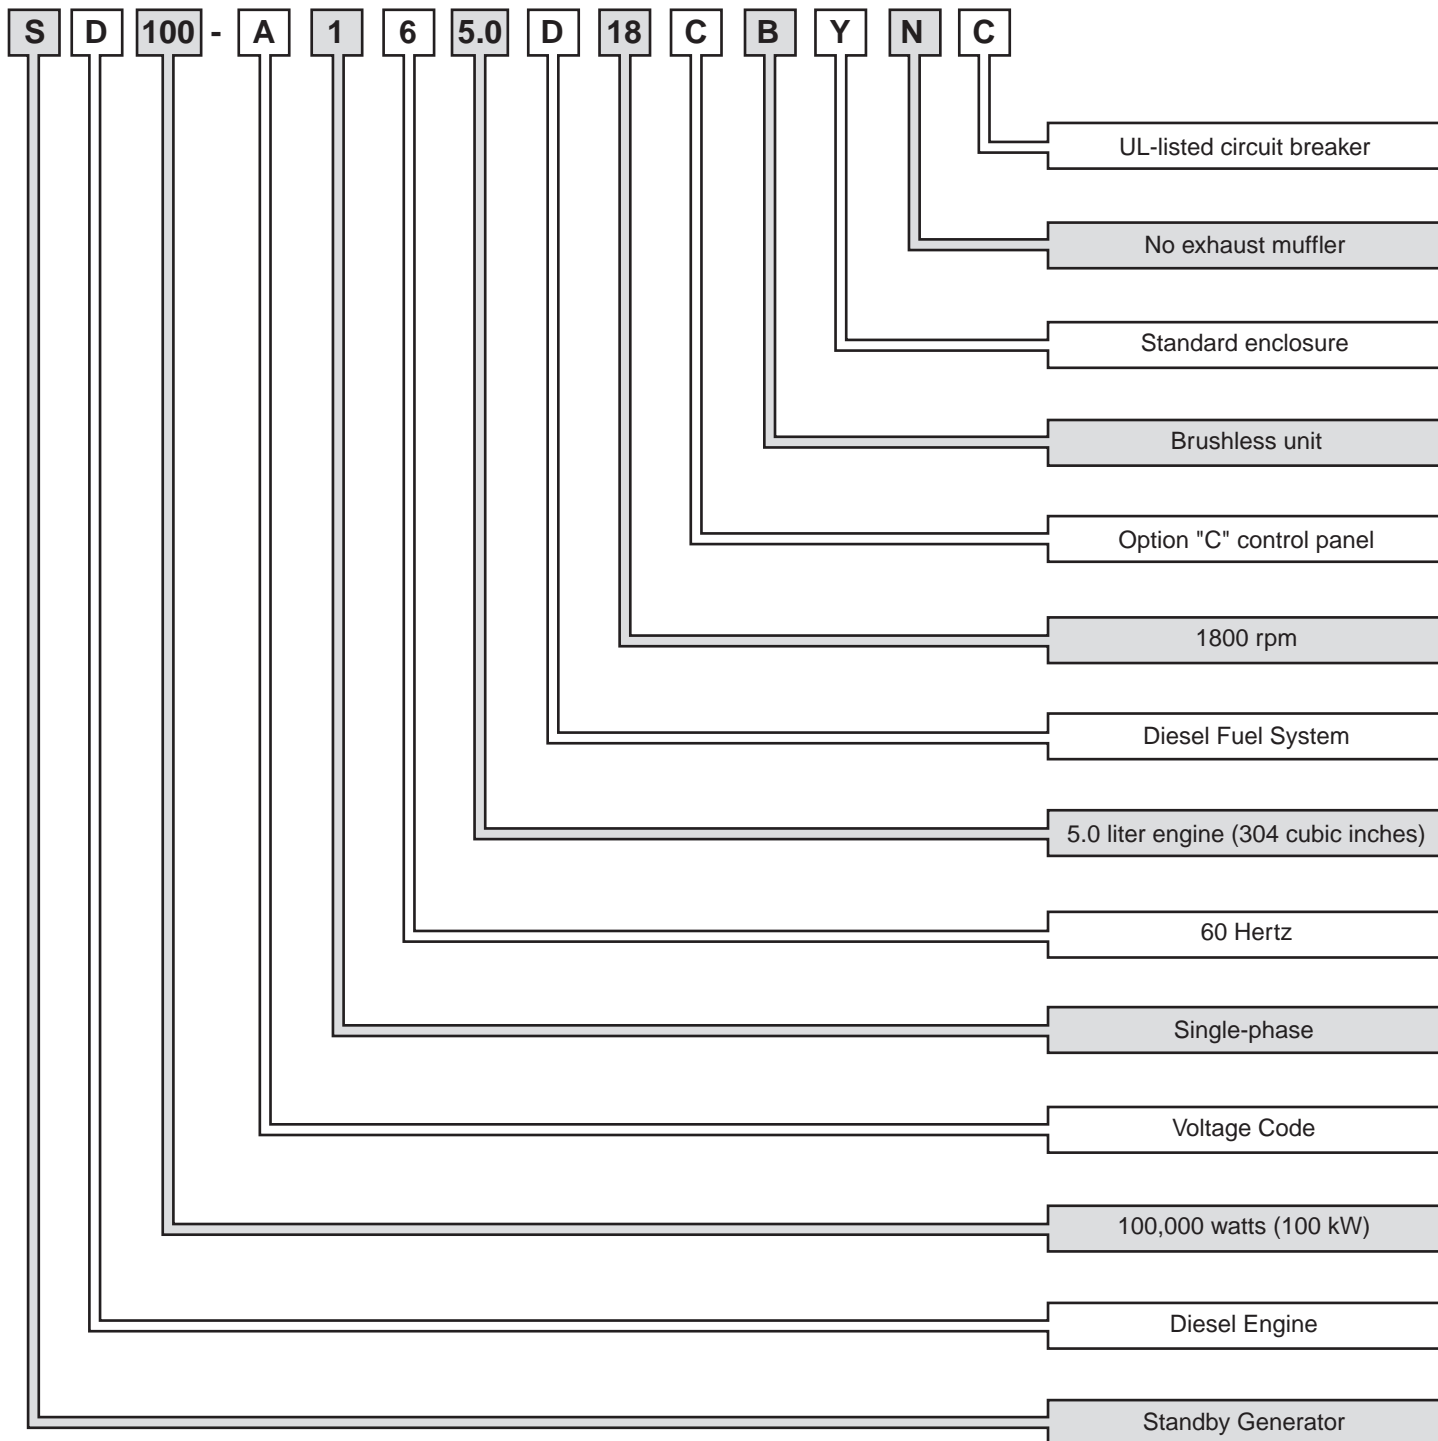

Identification Code Example