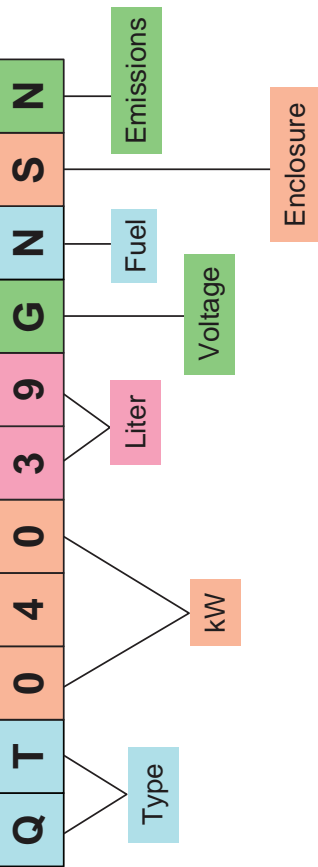

Breakdown for Model Number Description