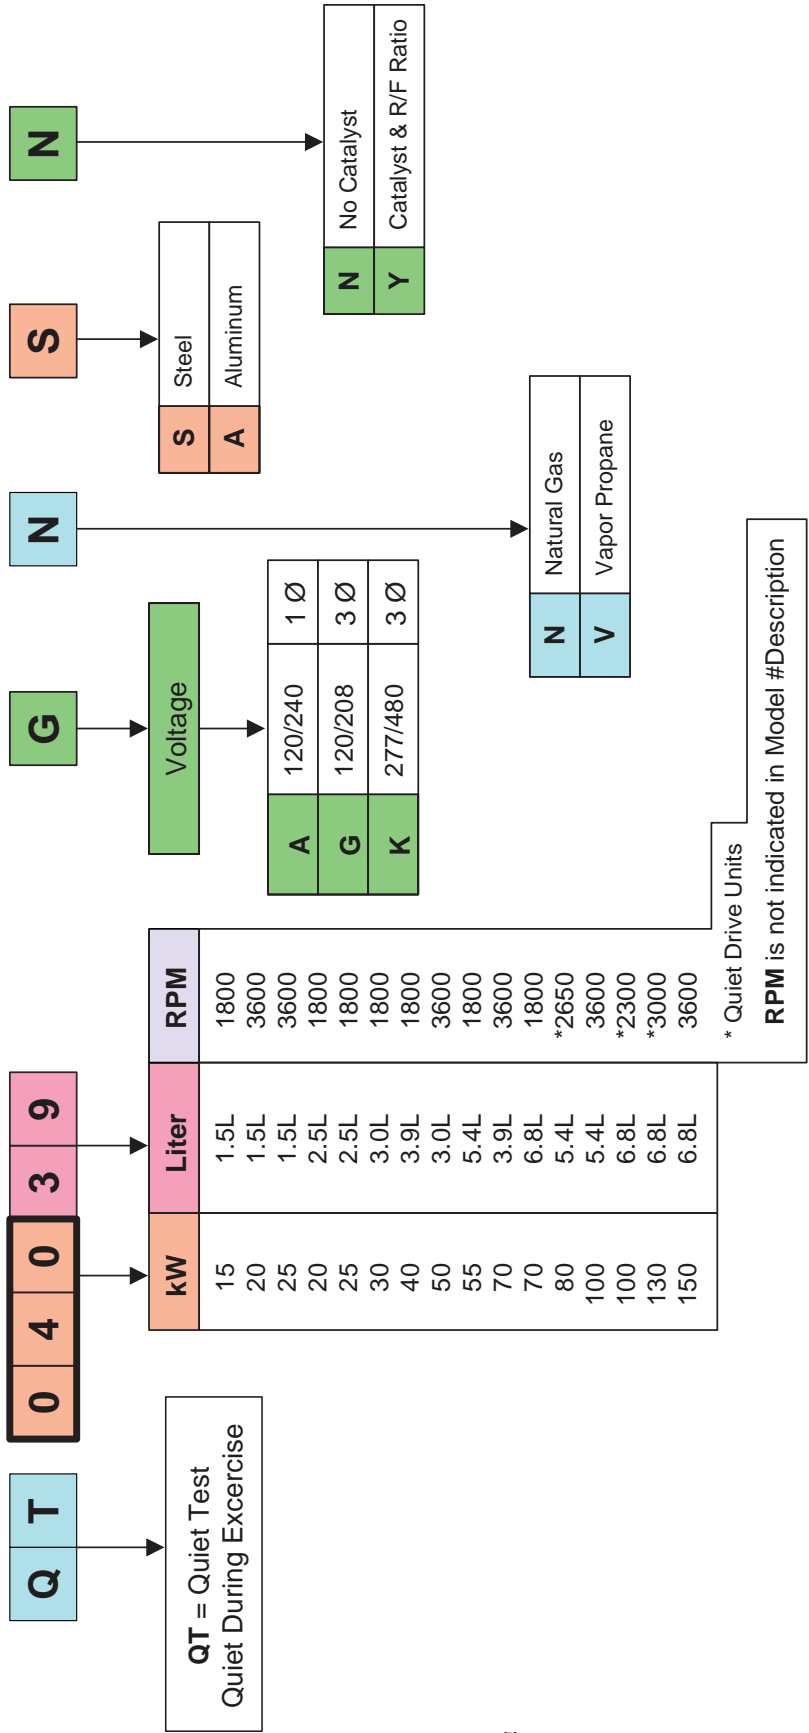

Breakdown for Model Number Description