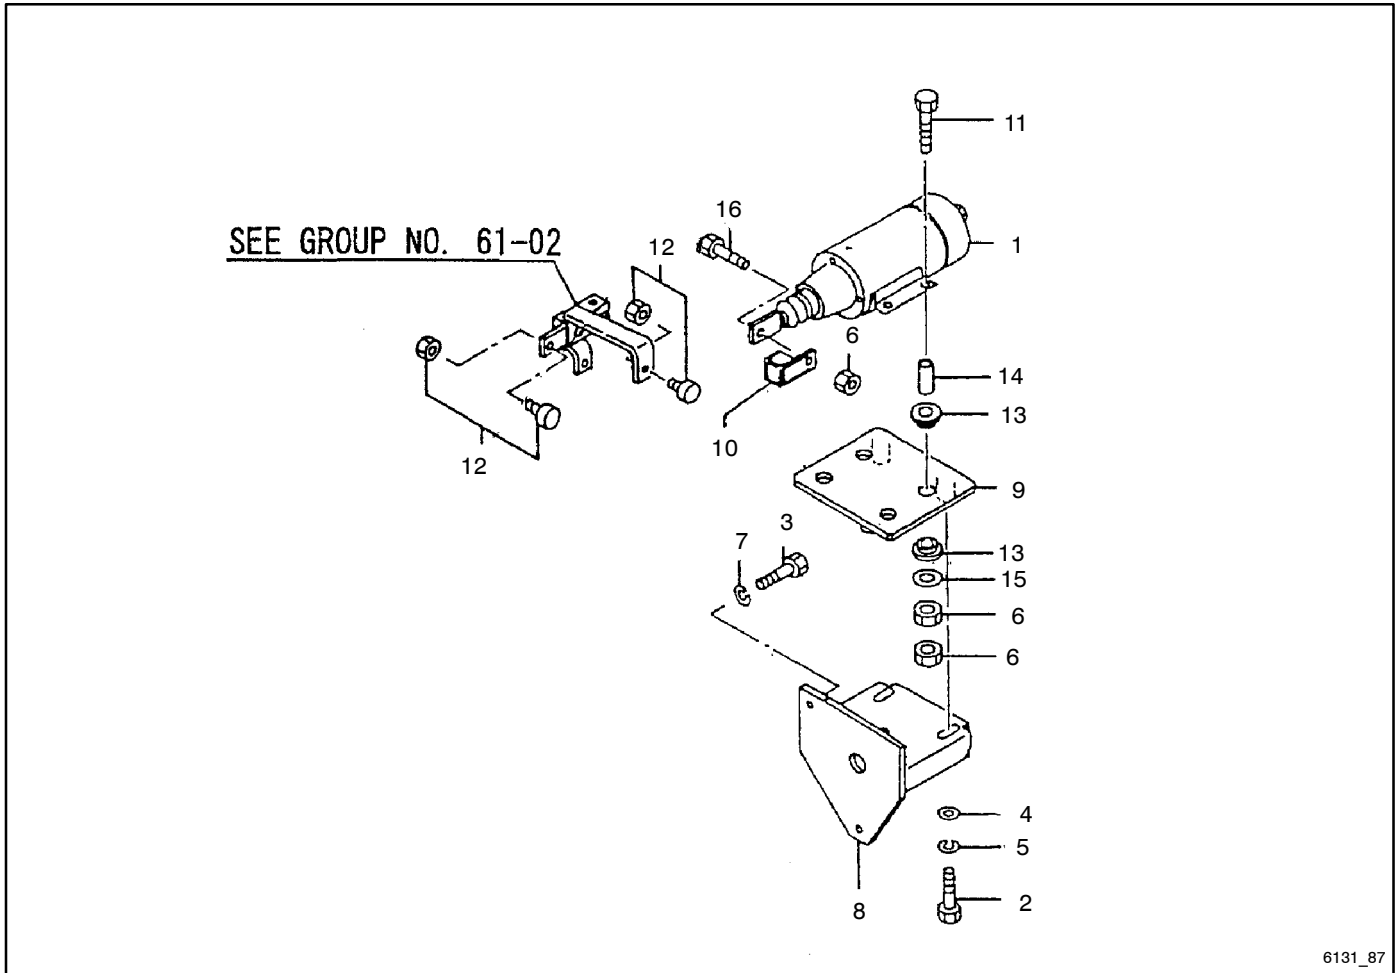

Group 87: Stop System

6131_87

Item	Part No.	Description	Qty.
			Var. 1
1	GM21598	Solenoid, stop	1
2	GM15955	Bolt	3
3	GM15108	Bolt	2
4	GM15174	Washer, plain	3
5	GM15179	Washer, spring	3
6	GM15162	Nut	9
7	GM15180	Washer, spring	2
8	GM21923	Bracket	1
9	GM22035	Plate, solenoid	1
10	GM21922	Adapter	1
11	GM15101	Bolt	4
12	GM14991	Follower	2
13	GM14998	Cushion, rubber	8
14	GM14999	Spacer	4
15	GM14555	Washer	4
16	GM22089	Bolt	1