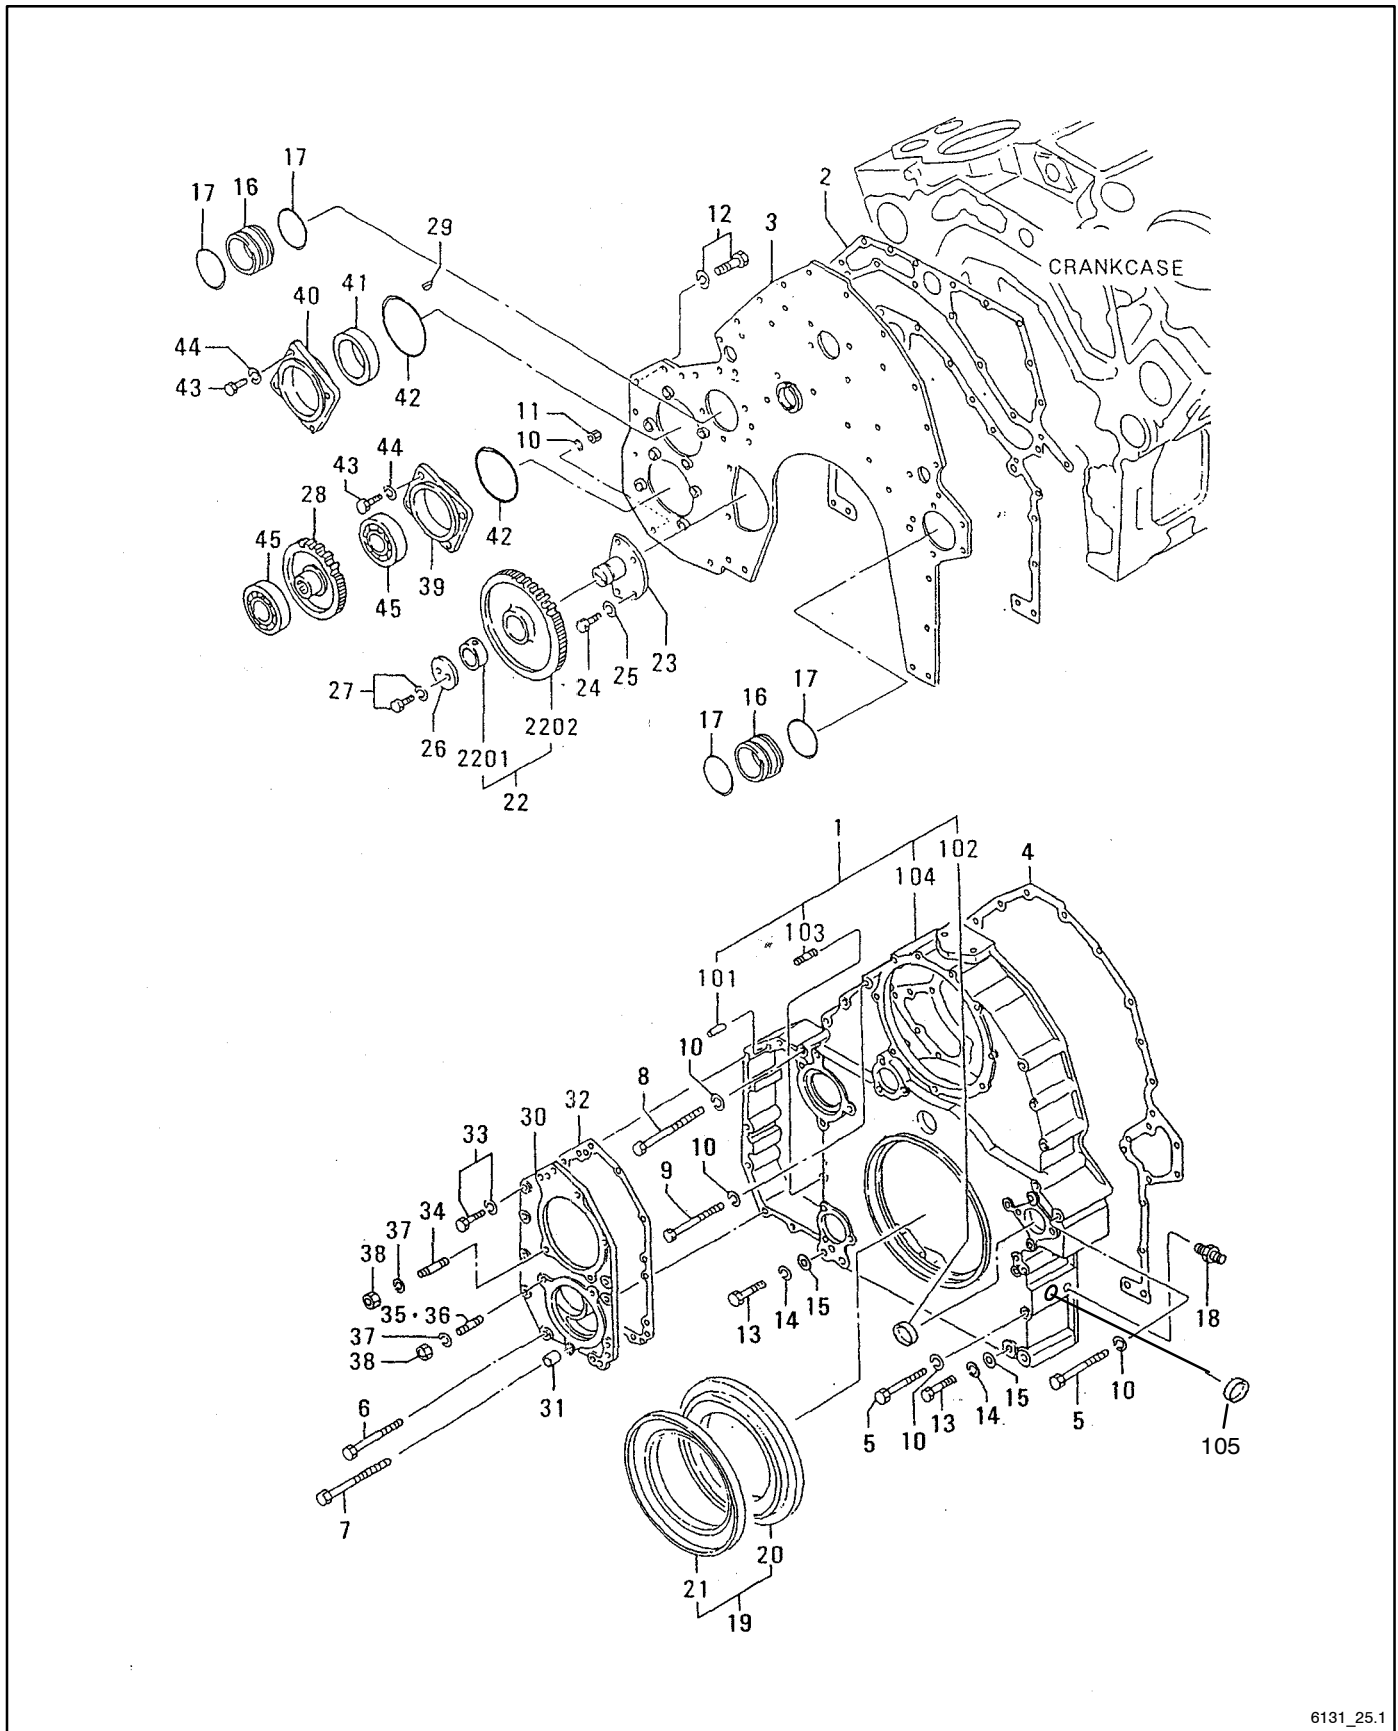

Group 25.1: Accessory Drive, Front

6131_25.1

Group 25.1: Accessory Drive, Front

Item	Part No.	Description	Qty.
			Var. 1
1	GM21799	Gear case assembly, front	1
101	GM15187	Pin	2
102	GM21603	Cap, sealing	2
103	GM21631	Stud	2
104	—	Not sold separately	1
105	GM21602	Cap, sealing	1
2	GM21798	Packing	1
3	GM21802	Plate, front	1
4	GM21800	Packing	1
5	GM14545	Bolt	10
6	GM22096	Bolt	6
7	GM14546	Bolt	1
8	GM15121	Bolt	3
9	GM15120	Bolt	1
10	GM15180	Washer, spring	21
11	GM15167	Nut	4
12	GM15150	Bolt	27
13	GM14548	Bolt	4
14	GM15182	Washer, spring	4
15	GM21149	Washer	4
16	GM21865	Coupling	2
17	GM15205	O-ring	4
18	GM15230	Connector	1
19	GM21795	Oil seal assembly, front	1
20	GM21686	Slinger	1
21	GM14920	Seal, oil	1
22	GM14964	Idler gear assembly	1
2201	GM14896	Bushing	1
2202	—	Not sold separately	1
23	GM21791	Shaft, idler	1
24	GM15109	Bolt	4
25	GM15180	Washer, spring	4
26	GM14568	Plate	1
27	GM15140	Bolt	2
28	GM21797	Gear, oil pump	1
29	GM15192	Key, woodruff	1
30	GM21801	Plate	1
31	GM15802	Pin, dowel	1
32	GM21796	Packing	1
33	GM15152	Bolt	4
34	GM21631	Stud	2
35	GM21633	Stud	2
36	GM21632	Stud	2
37	GM15180	Washer, spring	6
38	GM15165	Nut	6
39	GM21789	Cover	1
40	GM21790	Cover	1
41	GM15195	Seal, oil	1
42	GM21623	O-ring	2
43	GM15107	Bolt	8
44	GM15180	Washer, spring	8
45	GM15259	Bearing, ball	2