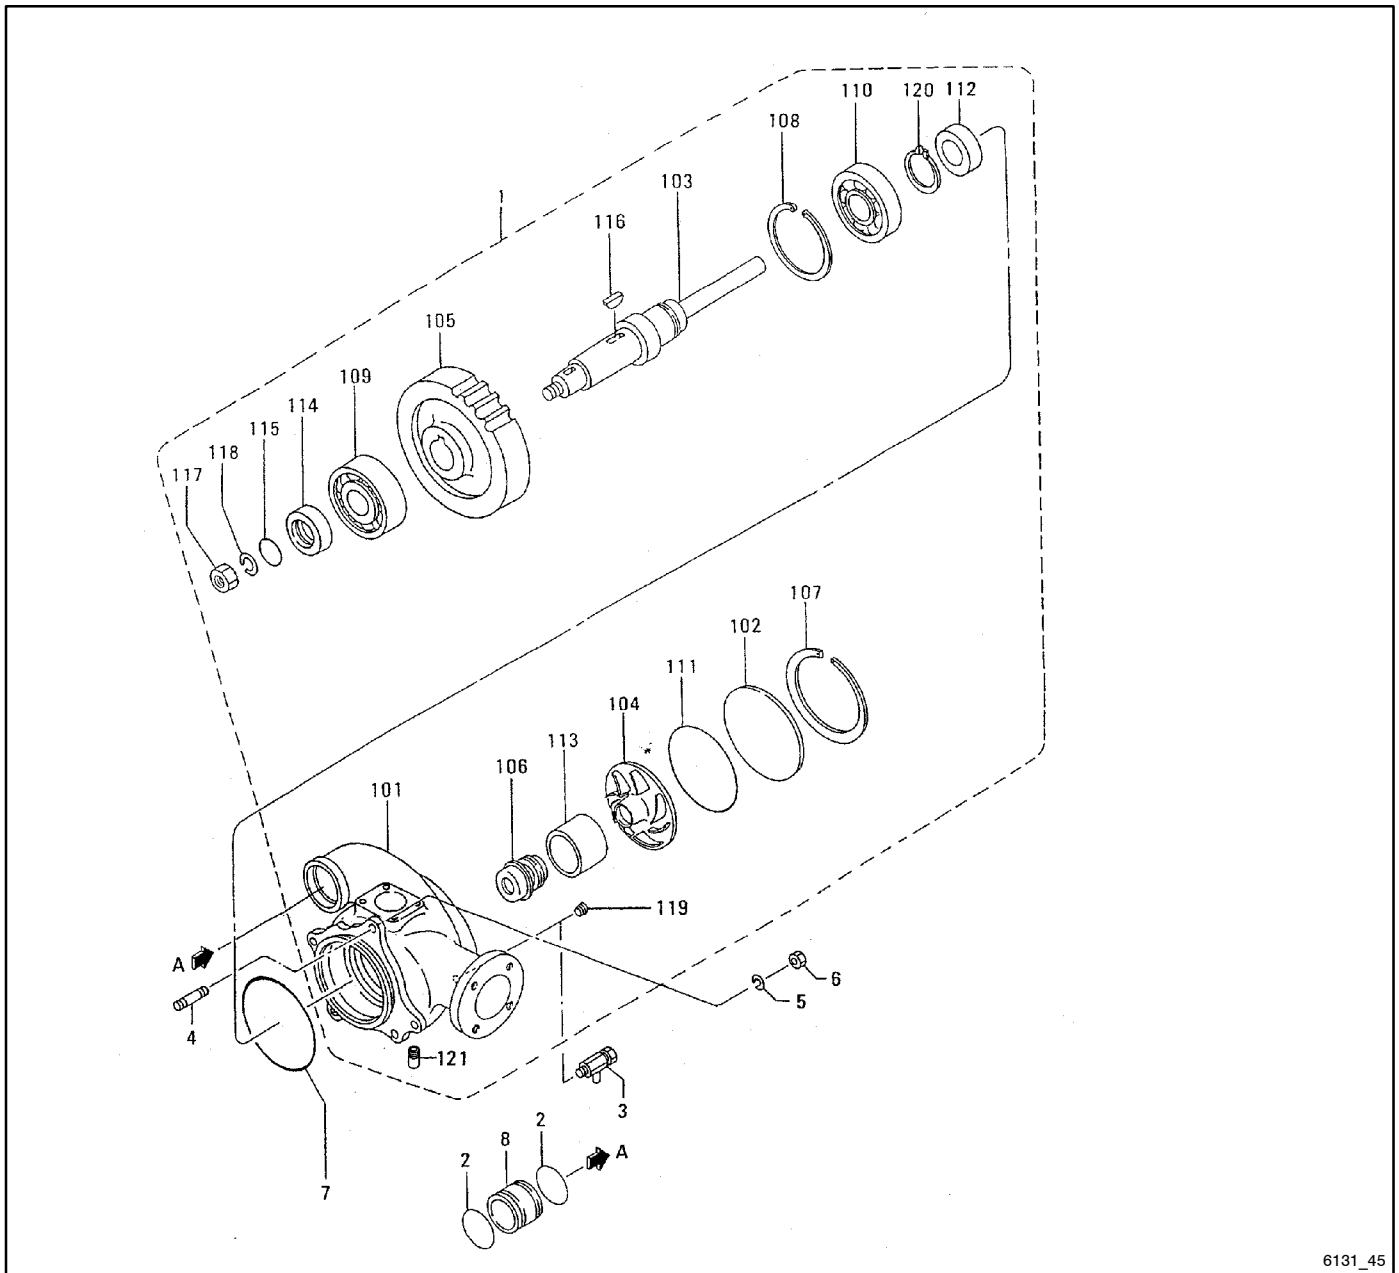

Group 45: Water Pump

6131_45

Item	Part No.	Description	Qty.	Var.
1	GM21864	Water pump assembly	1	
2	GM15208	O-ring	2	
3	GM21660	Valve, drain	1	
4	GM14537	Stud	3	
5	GM15180	Washer, spring	3	
6	GM15165	Nut	3	
7	GM21625	O-ring	1	
8	GM14985	Coupling	1	
101	—	Not sold separately	1	
102	GM14927	Cover	1	
103	GM14982	Shaft, water pump	1	
104	GM14983	Impeller	1	
105	GM14467	Gear, head	1	
106	GM14898	Seal, unit	1	
107	GM14928	Ring, snap	1	

Item	Part No.	Description	Qty.	Var.
108	GM15223	Ring, snap	1	
109	GM15259	Bearing, ball	1	
110	GM15260	Bearing, ball	1	
111	GM15210	O-ring	1	
112	GM14921	Seal, oil	1	
113	GM14980	Ring	1	
114	GM14981	Sleeve	1	
115	GM15213	O-ring	1	
116	GM15192	Key, woodruff	1	
117	GM15988	Nut, jam	1	
118	GM15995	Washer, spring	1	
119	GM15242	Plug, tapered	1	
120	GM15219	Ring, snap	1	
121	GM21653	Pipe	1