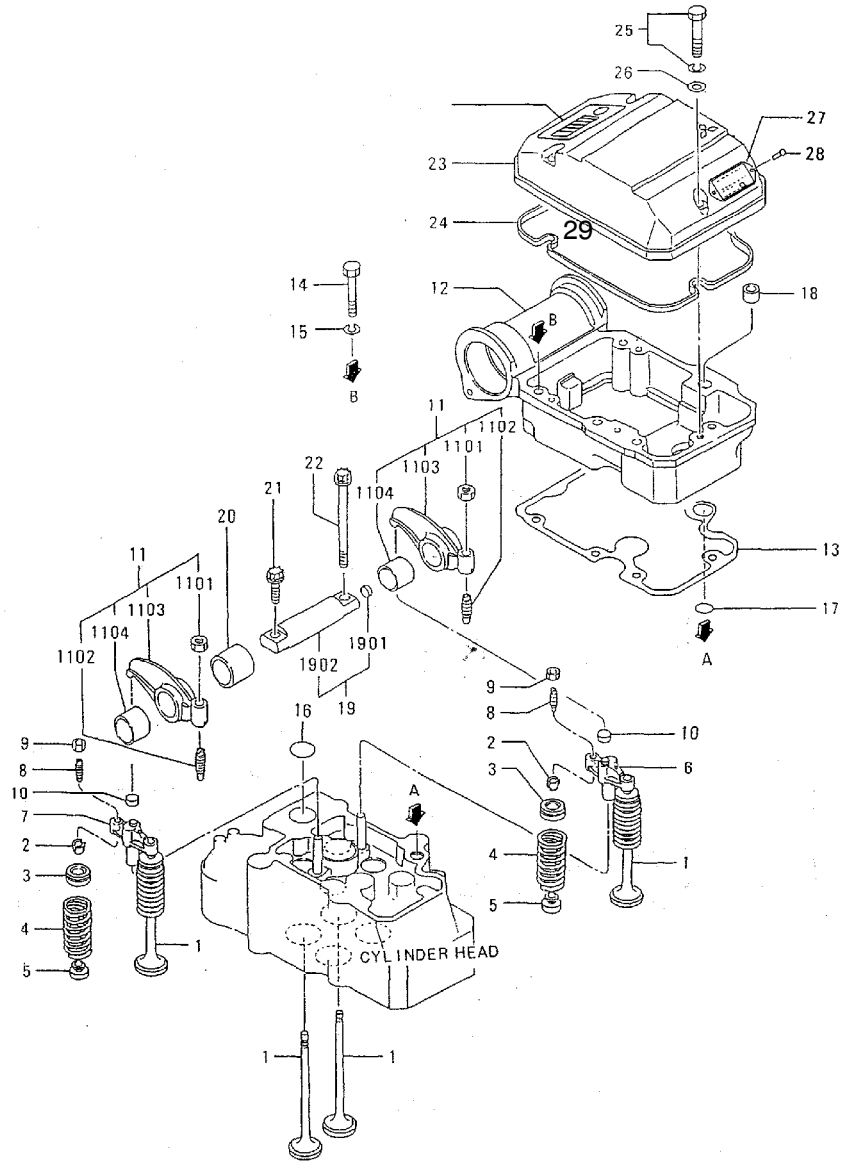

Group 4: Valve Mechanism and Rocker Cover

6131_4

Item	Part No.	Description	Qty.
			Var.
1	GM21693	Valve	64
2	GM14570	Cotter	128
3	GM14918	Rotator	64
4	GM15606	Spring, valve	64
5	GM14626	Seal	64
6	GM15607	Bridge	16
7	GM15608	Bridge	16
8	GM14893	Screw	32
9	GM15166	Nut	32
10	GM14557	Cap	32
11	GM21691	Rocker assembly	32
1101	GM15167	Nut	32
1102	GM14892	Screw	32
1103	—	Not sold separately	32
1104	GM15615	Bushing, rocker	32
12	GM15614	Case, rocker	16
13	GM15612	Packing	16
14	GM15959	Bolt	80

Item	Part No.	Description	Qty.
			Var.
15	GM15180	Washer, spring	80
16	GM15202	O-ring	16
17	GM21611	O-ring	16
18	GM14916	Pin, dowel	16
19	GM21694	Rocker shaft assembly	16
1901	GM14489	Cap, sealing	16
1902	—	Not sold separately	16
20	GM15605	Spacer, rocker	16
21	GM16045	Bolt, flange	16
22	GM15609	Bolt	16
23	GM21692	Cover, rocker	16
24	GM15617	O-ring, rocker cover	16
25	GM22113	Bolt w/washer	48
26	—	Not sold separately	48
27	GM21588	Rivet, screw	2
28	GM21687	Plate, caution	1