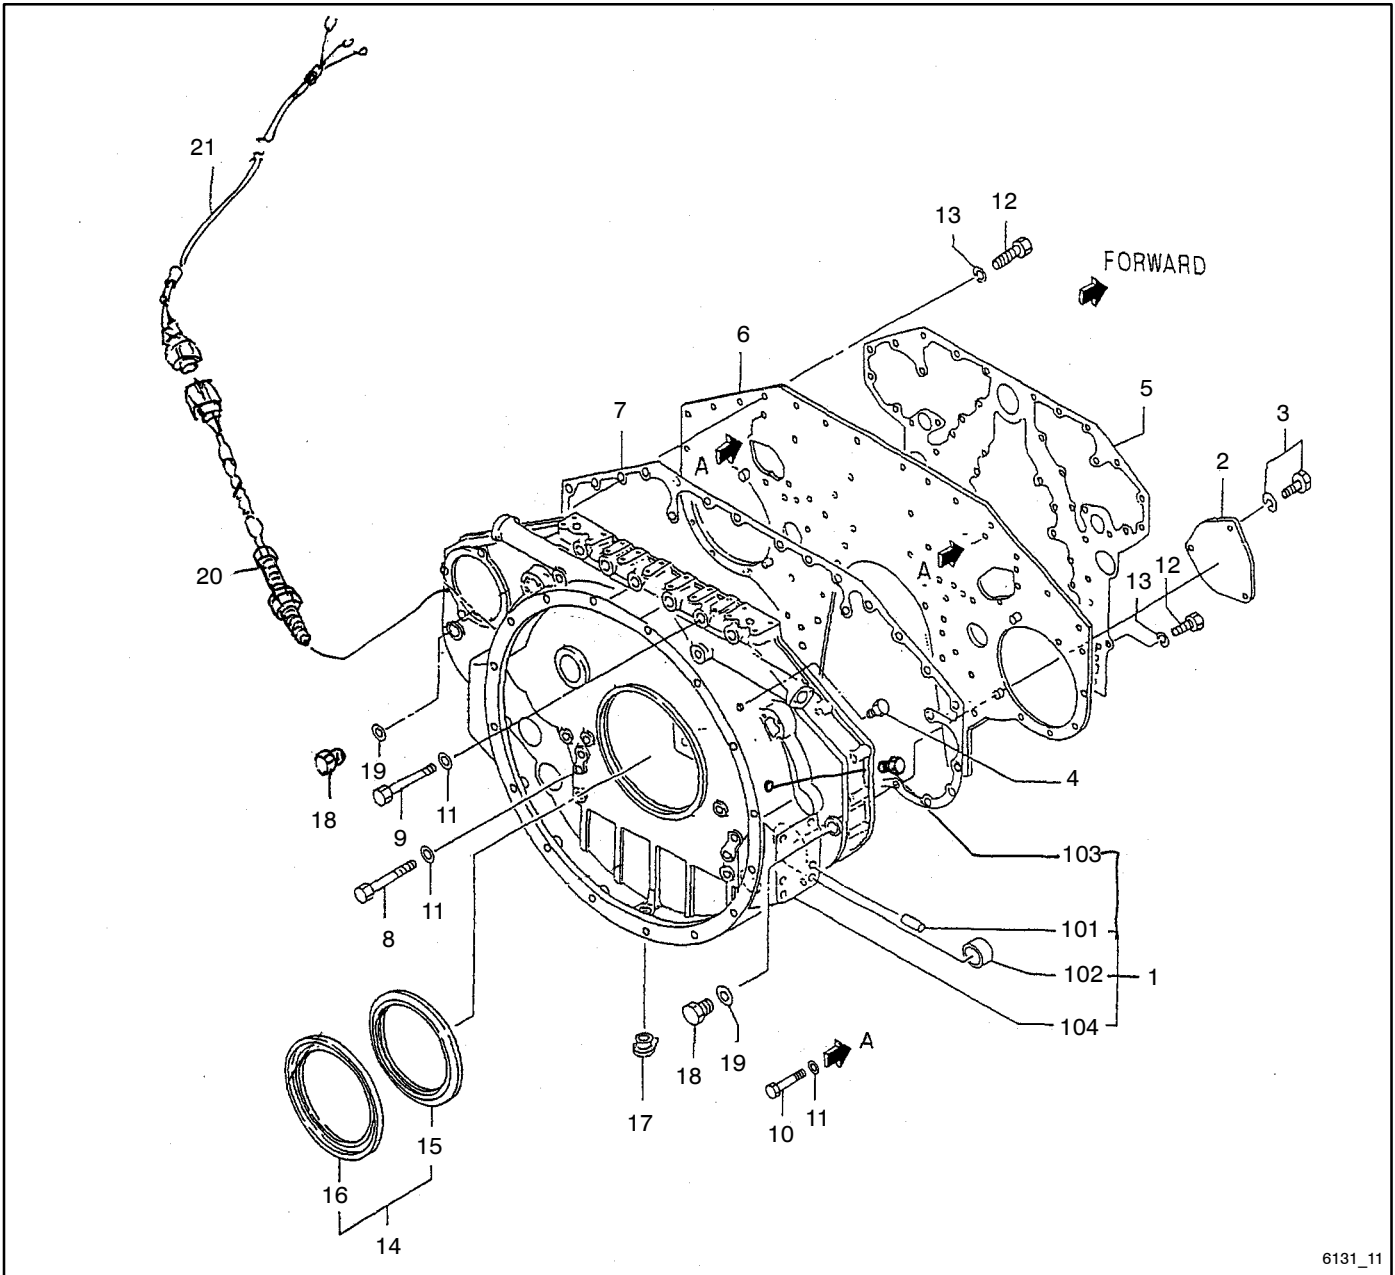

Group 11: Timing Gear Case

6131_11

Item	Part No.	Description	Qty.
			Var.
1	GM21765	Timing case assembly	1
101	GM22123	Pin, dowel	4
102	GM14521	Bushing	1
103	GM14901	Plug	1
104	—	Not sold separately	1
2	GM21912	Cover	1
3	GM15149	Bolt w/washer	1
4	GM14901	Plug	1
5	GM21761	Gasket	1
6	GM21764	Plate, rear	1
7	GM21763	Gasket	1
8	GM21635	Bolt	10

Item	Part No.	Description	Qty.
			Var.
9	GM21634	Bolt	6
10	GM15123	Bolt	2
11	GM14559	Washer	18
12	GM15107	Bolt	34
13	GM15180	Washer, spring	34
14	GM21760	Oil seal assembly, rear	1
15	GM21683	Slinger	1
16	GM14958	Seal, oil	1
17	GM14459	Plug	1
18	GM15239	Plug, drain	2
19	GM14532	Washer, sealing	2
20	GM21600	Pickup	1
21	GM21599	Cable, pickup	1