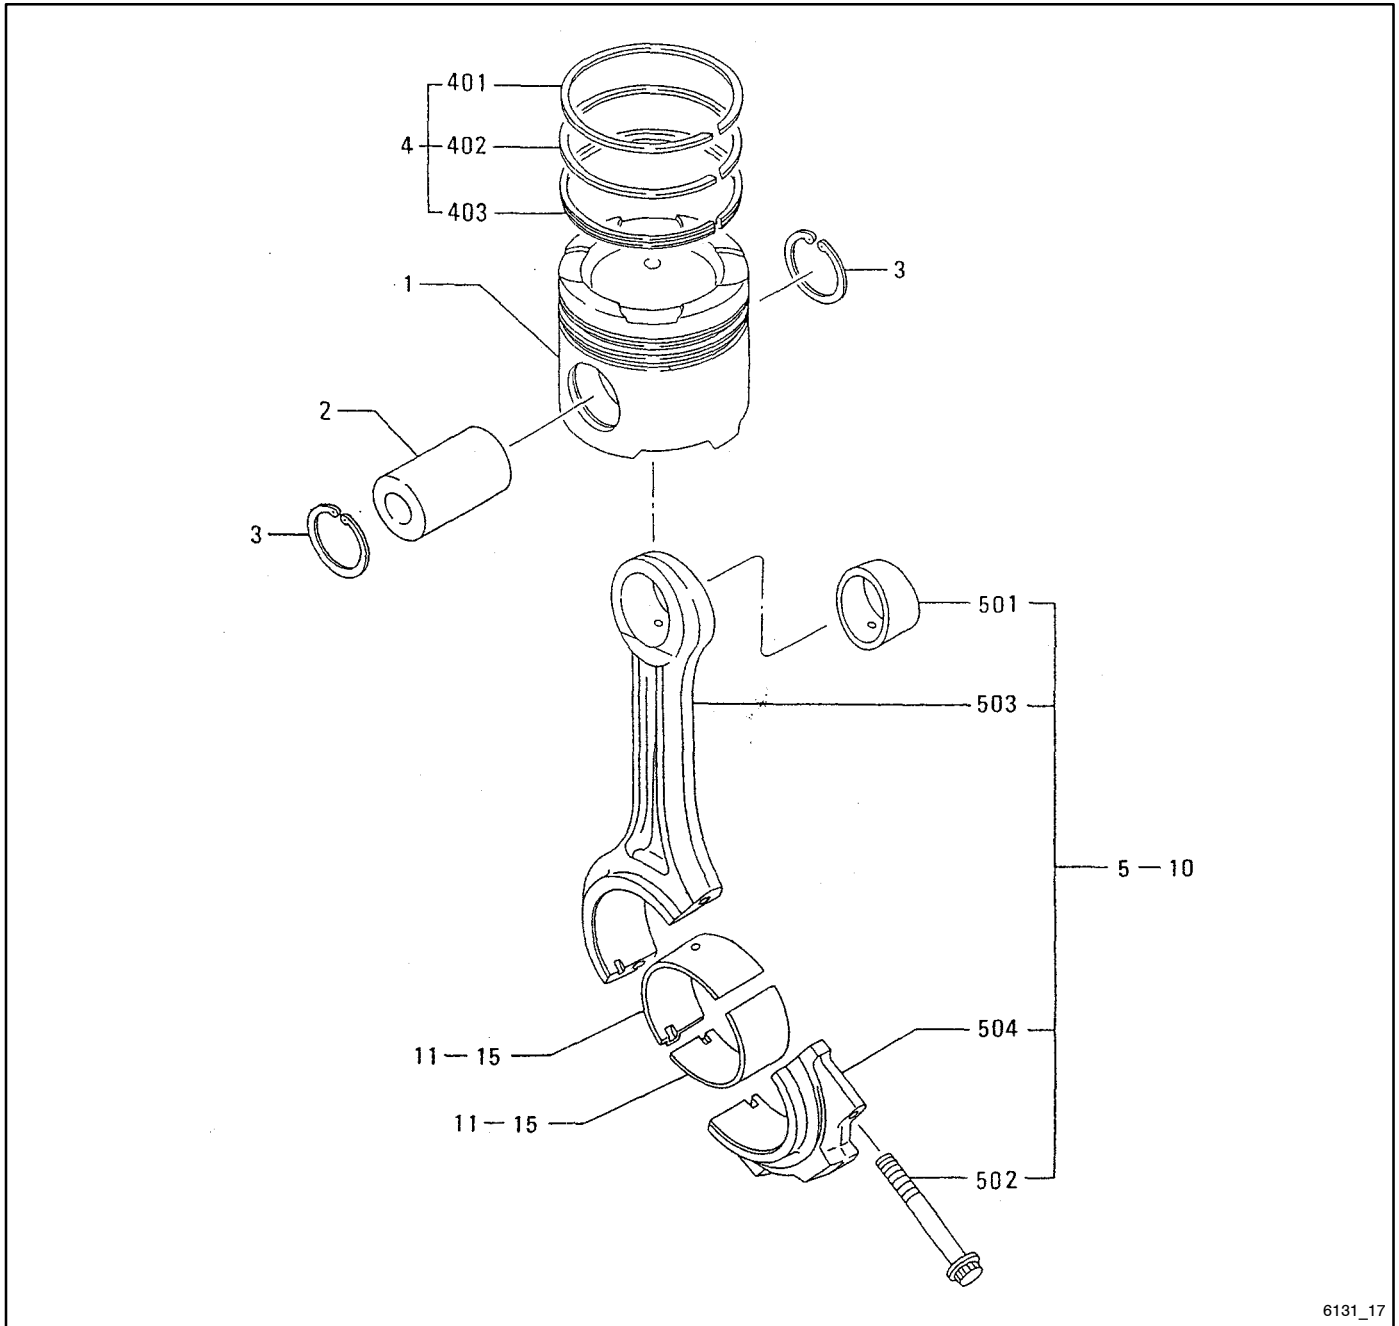

Group 17: Piston and Connecting Rod

6131_17

Item	Part No.	Description	Qty.
			Var. 1
1	GM21704	Piston	16
2	GM21706	Pin, piston	16
3	GM16019	Ring, snap	32
4	GM21705	Ring set, piston	16
401	—	Not sold separately	16
402	—	Not sold separately	16
403	—	Not sold separately	16
5	GM21770	Connecting rod assembly, standard	16
501	GM21707	Bushing, connecting rod	16
502	GM21713	Bolt, connecting rod	32
503	—	Not sold separately	16
504	GM21769	Cap, connecting rod	16

Item	Part No.	Description	Qty.
			Var. 1
6	GM21771	Connecting rod assembly, 13.75 kg	16
7	GM21772	Connecting rod assembly, 13.90 kg	16
8	GM21773	Connecting rod assembly, 14.05 kg	16
9	GM21774	Connecting rod assembly, 14.20 kg	16
10	GM21775	Connecting rod assembly, 14.35 kg	16
11	GM21708	Bearing, connecting rod, standard	32
12	GM21709	Bearing, connecting rod, .25 undersized	32
13	GM21710	Bearing, connecting rod, .50 undersized	32
14	GM21711	Bearing, connecting rod, .75 undersized	32
15	GM21712	Bearing, connecting rod, 1.00 undersized	32