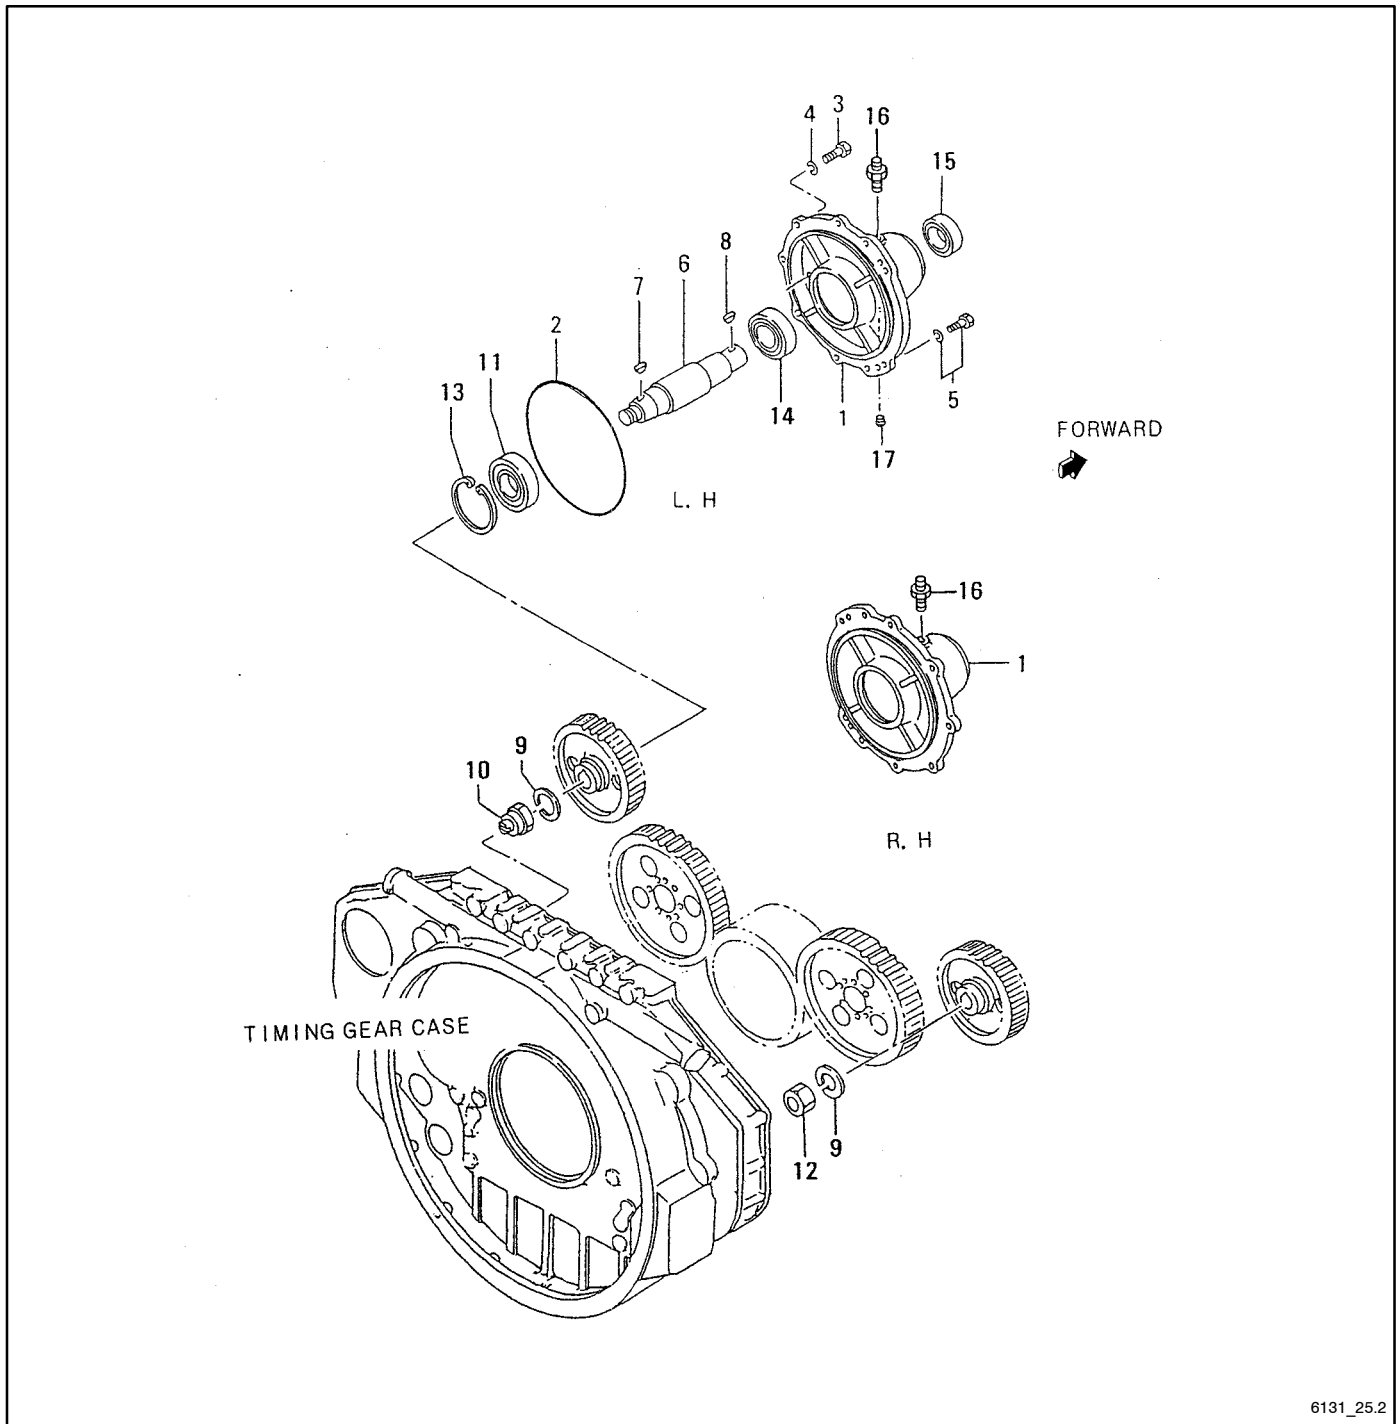

Group 25.2: Accessory Drive, Rear

6131_25.2

Item	Part No.	Description	Qty.
			Var. 1
1	GM15692	Case, drive	2
2	GM15686	O-ring	2
3	GM15111	Bolt	10
4	GM15180	Washer, spring	10
5	GM15152	Bolt	4
6	GM21793	Shaft, drive	2
7	GM15998	Key, woodruff	2
8	GM15192	Key, woodruff	2
9	GM21714	Washer	2

Item	Part No.	Description	Qty.
			Var. 1
11	GM16039	Bearing, ball	2
12	GM22088	Nut	1
13	GM16021	Ring, snap	2
14	GM16037	Bearing, ball	2
15	GM14921	Seal, oil	2
16	GM15869	Connector	1
17	GM14496	Plug, tapered	2