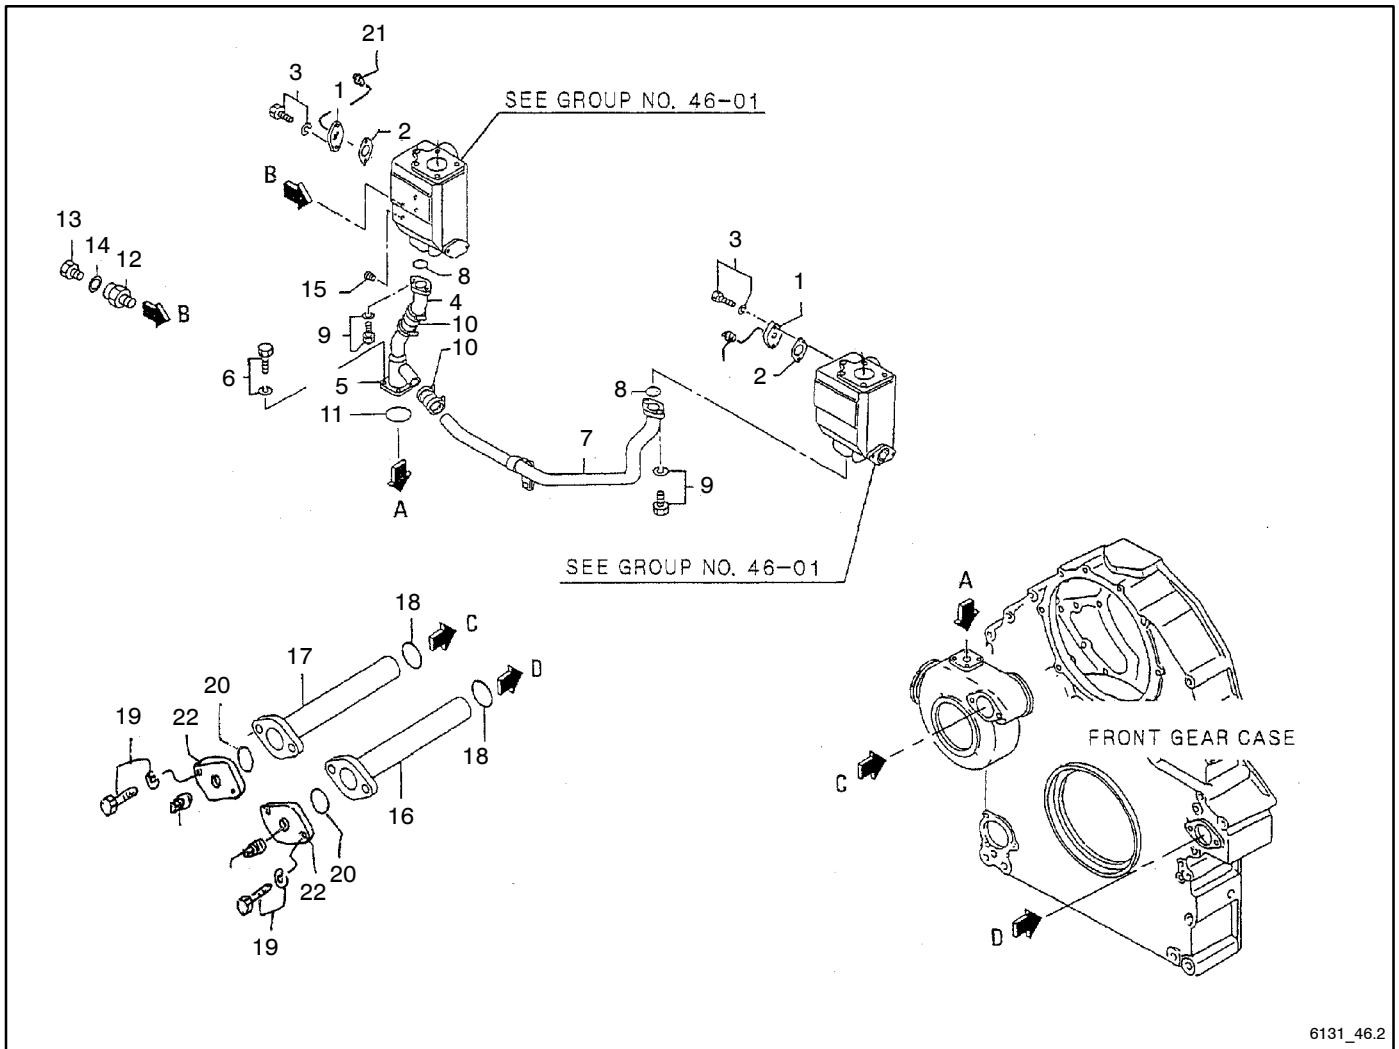

Group 46.2: Cooling System

6131_46.2

Item	Part No.	Description	Qty.
			Var.
1	GM22033	Flange	2
2	GM14605	Gasket	2
3	GM15151	Bolt	4
4	GM21875	Pipe	1
5	GM21870	Pipe	1
6	GM15141	Bolt	4
7	GM21869	Pipe, bypass	1
8	GM16005	O-ring	2
9	GM15141	Bolt	4
10	GM21604	Coupling	2
11	GM15200	O-ring	1
12	GM15857	Connector	1
13	GM15238	Plug, screw	1
14	GM14531	Washer, sealing	1
15	GM16033	Plug	6
16	GM21871	Connector	1
17	GM21872	Connector	1
18	GM15204	O-ring	2
19	GM22108	Bolt	4
20	GM15204	O-ring	2
21	GM15247	Plug, tapered	4
22	GM14471	Cover	2