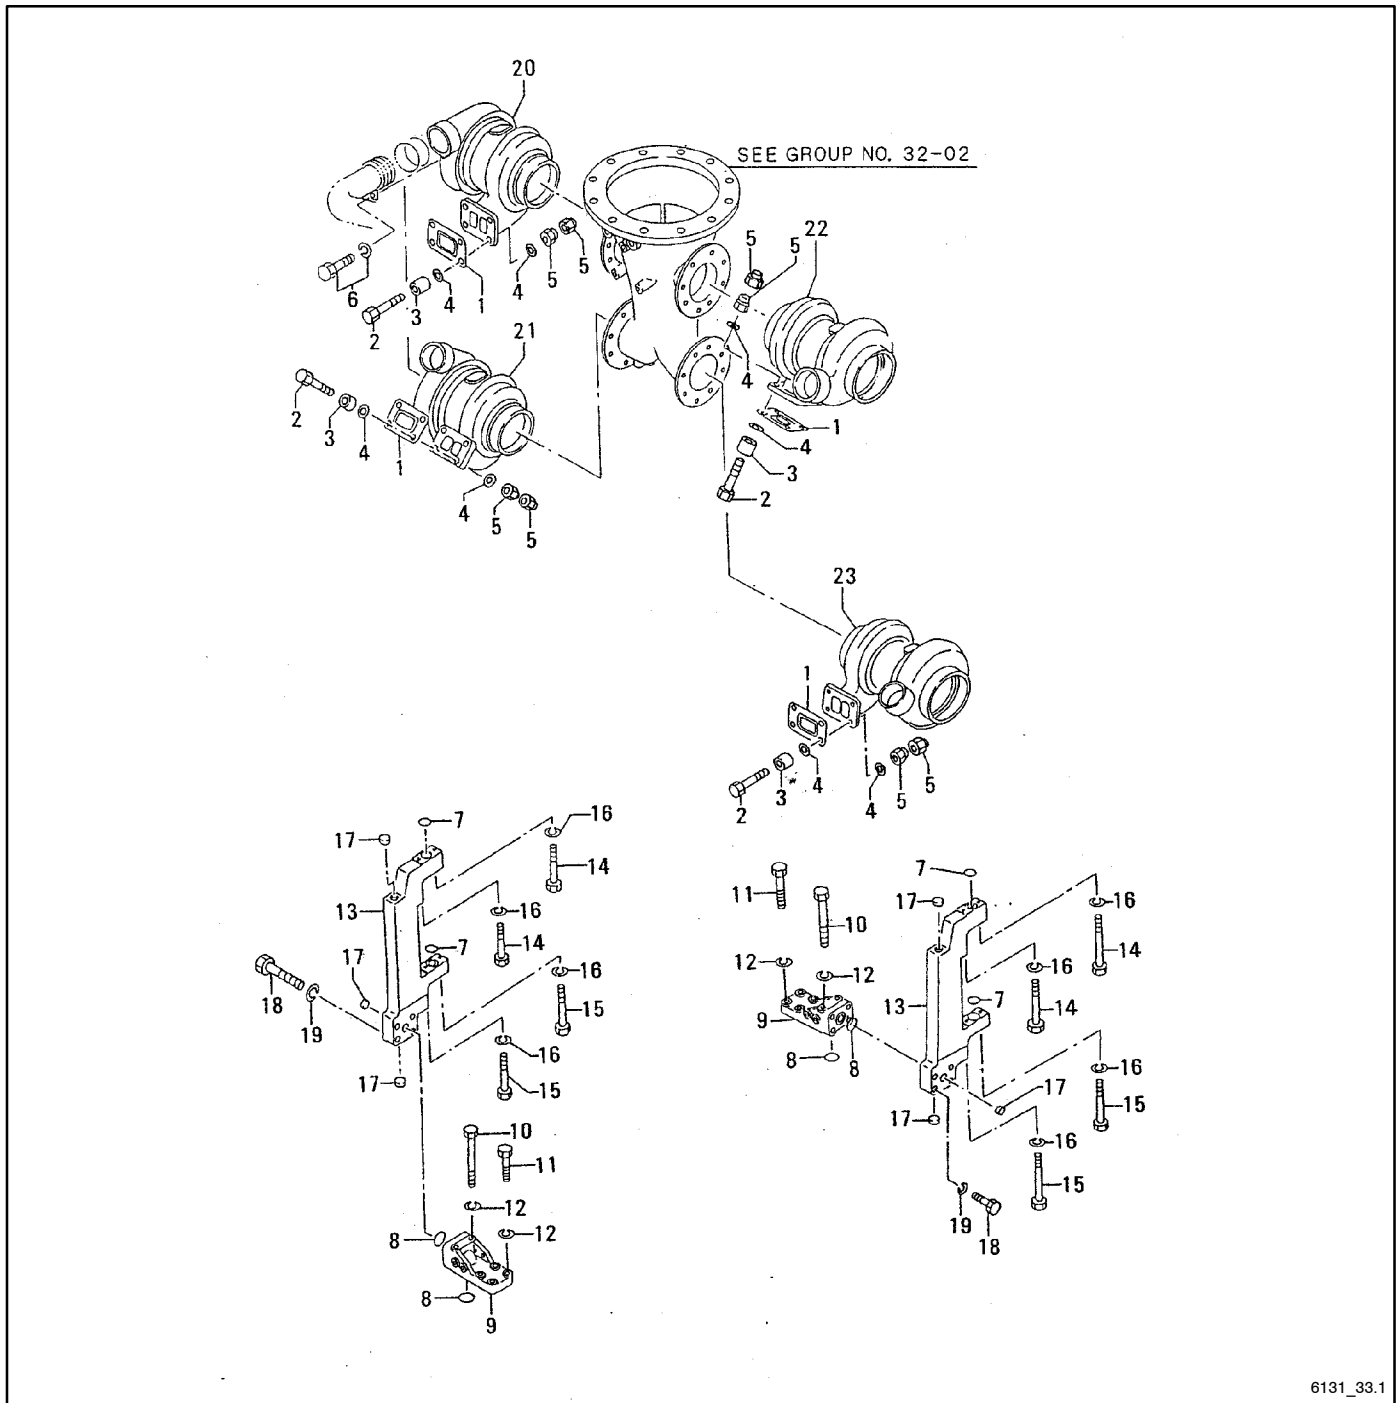

Group 33.1: Turbocharger and Mounting

6131_33.1

Item	Part No.	Description	Qty.
			Var. 1
1	GM21657	Gasket	4
2	GM14593	Bolt	16
3	GM14968	Spacer	16
4	GM14969	Washer	32
5	GM15087	Nut	32
6	GM22115	Washer, spring	4
7	GM14515	O-ring	4
8	GM14515	O-ring	4
9	GM21957	Bracket	2
10	GM22095	Bolt	4
11	GM15112	Bolt	8
12	GM15180	Washer, spring	12

Item	Part No.	Description	Qty.
			Var. 1
13	GM21960	Bracket, turbo	2
14	GM22104	Bolt	4
15	GM22105	Bolt	4
16	GM15179	Washer, spring	8
17	GM14490	Cap, sealing	2
18	GM22100	Bolt	8
19	GM22115	Washer, spring	8
20	GM22074	Turbocharger, right upper	1
21	GM22076	Turbocharger, right lower	1
22	GM22075	Turbocharger, left upper	1
23	GM22077	Turbocharger, left lower	1