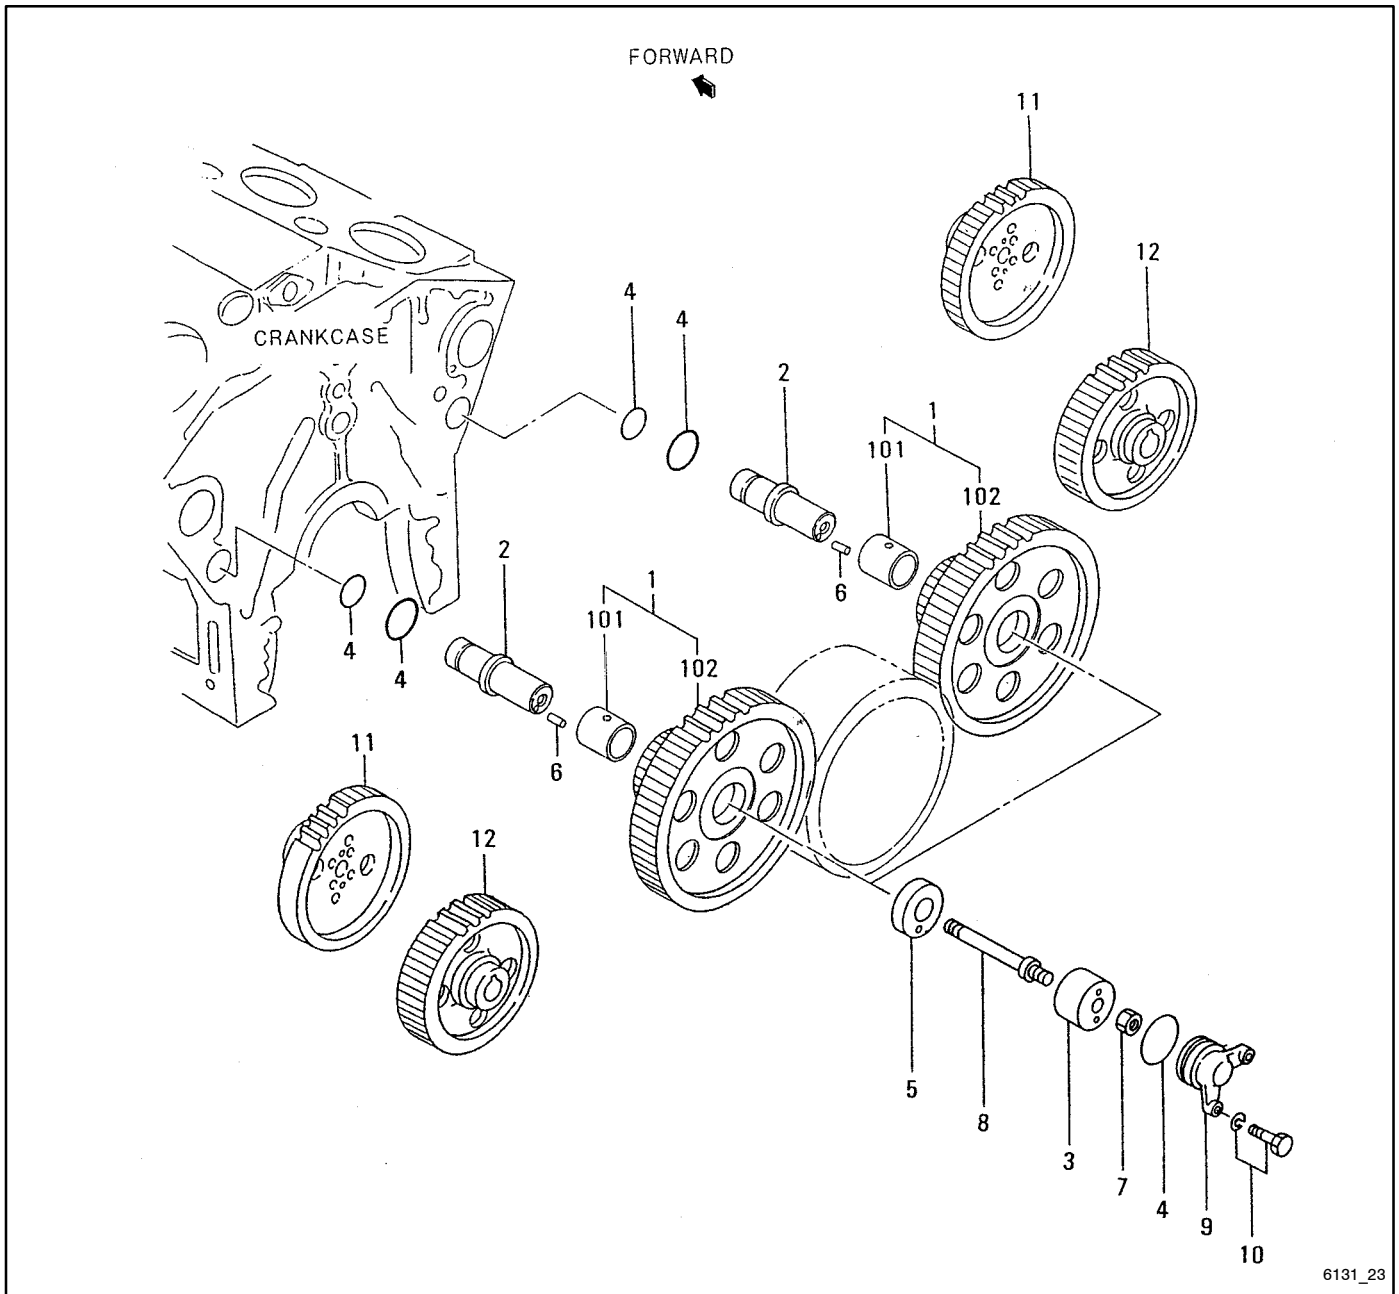

Group 23: Timing Gear

6131_23

Item	Part No.	Description	Qty.
1	GM21788	Idler gear assembly	2
101	GM21786	Bushing	2
102	—	Not sold separately	2
2	GM21781	Shaft, idler	2
3	GM21782	Collar	2
4	GM14517	O-ring	6
5	GM21780	Plate, thrust	2
6	GM22125	Pin, dowel	2
7	GM22117	Nut, jam	2
8	GM21787	Bolt, idler	2
9	GM14963	Cover	2
10	GM15151	Bolt	4
11	GM21784	Gear, camshaft	2
12	GM21785	Gear, injection pump	2