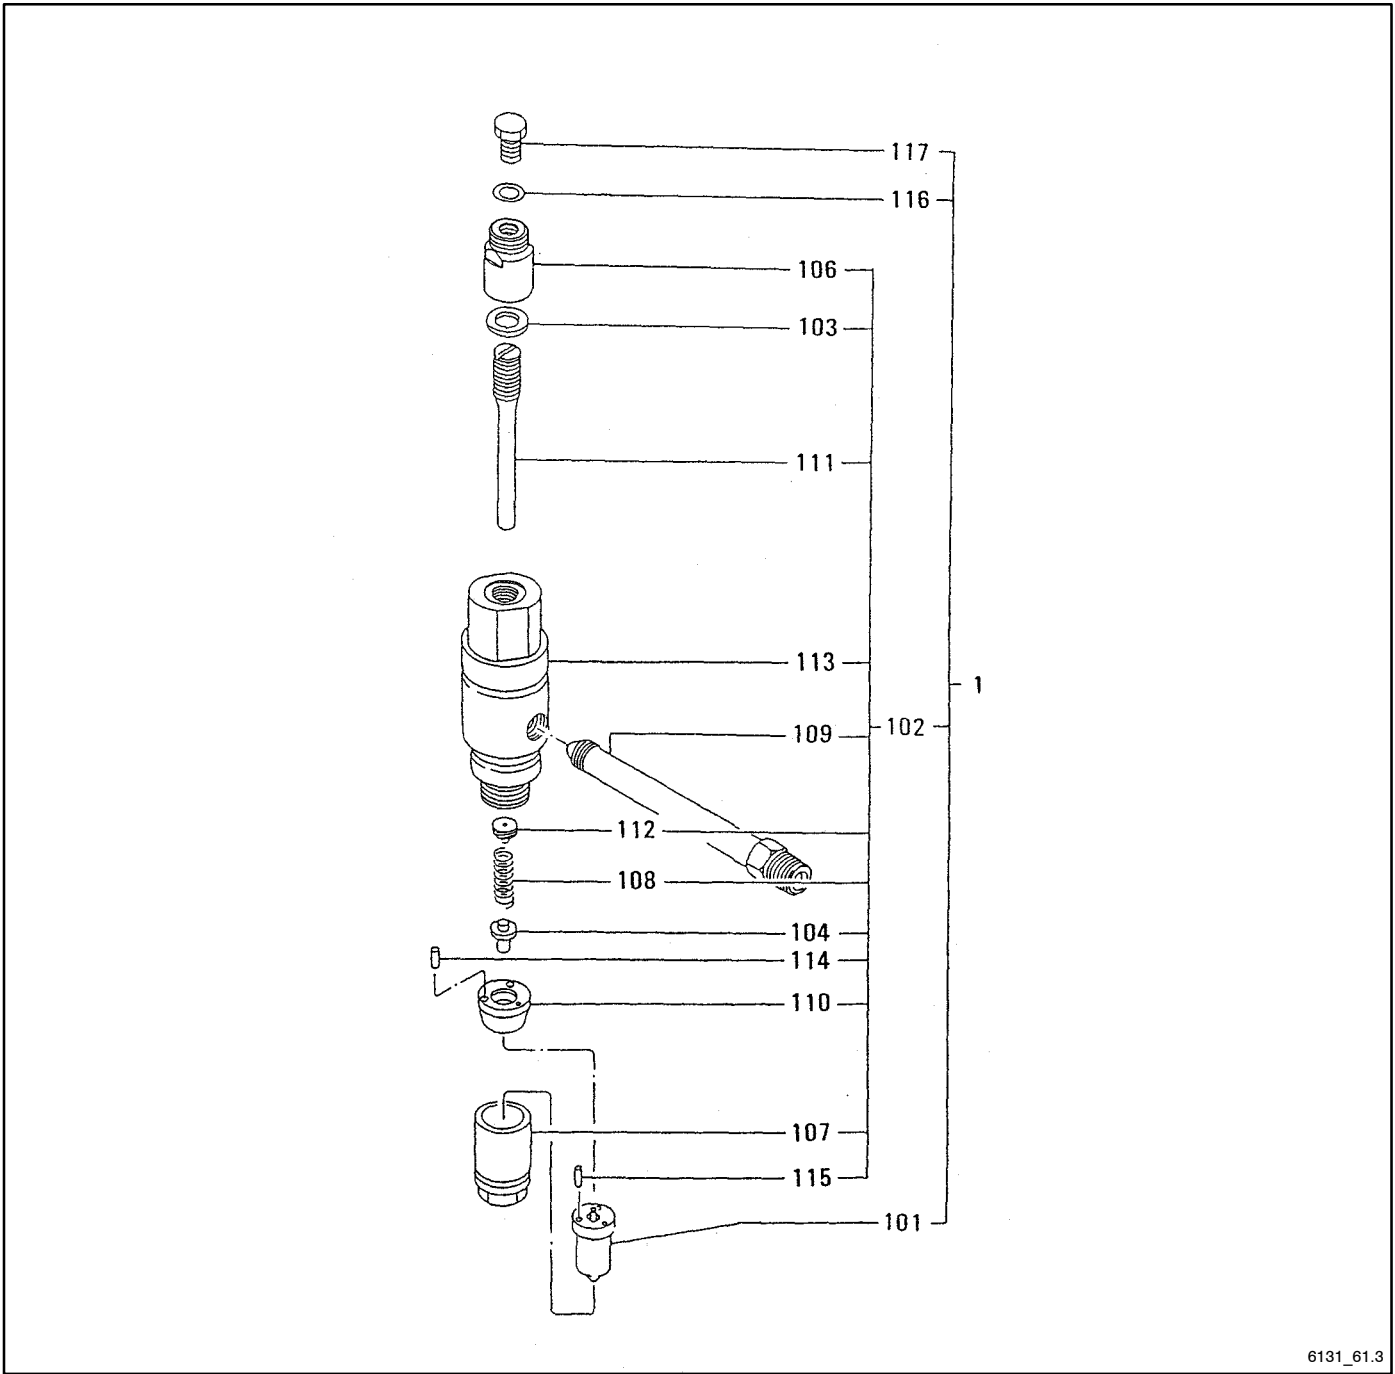

Group 61.3: Nozzle Assembly

6131_61.3

Item	Part No.	Description	Qty.	Var.
1	GM21731	Nozzle assembly	16	
101	GM21733	Nozzle tip assembly	16	
102	GM21732	Nozzle holder assembly	16	
103	GM14530	Washer, sealing	16	
104	GM21734	Bearing, roller	16	
106	GM15817	Nut, cap	16	
107	GM15816	Nut, retaining	16	
108	GM15825	Spring	16	
109	GM15827	Connector, inlet	16	

Item	Part No.	Description	Qty.	Var.
110	GM15828	Spacer	16	
111	GM15826	Screw	16	
112	GM15809	Spring, seat	16	
113	GM15829	Body, nozzle holder	16	
114	GM16036	Bearing, roller	32	
115	GM15254	Bearing, roller	32	
116	GM14528	Washer, sealing	16	
117	GM15569	Screw, set	16