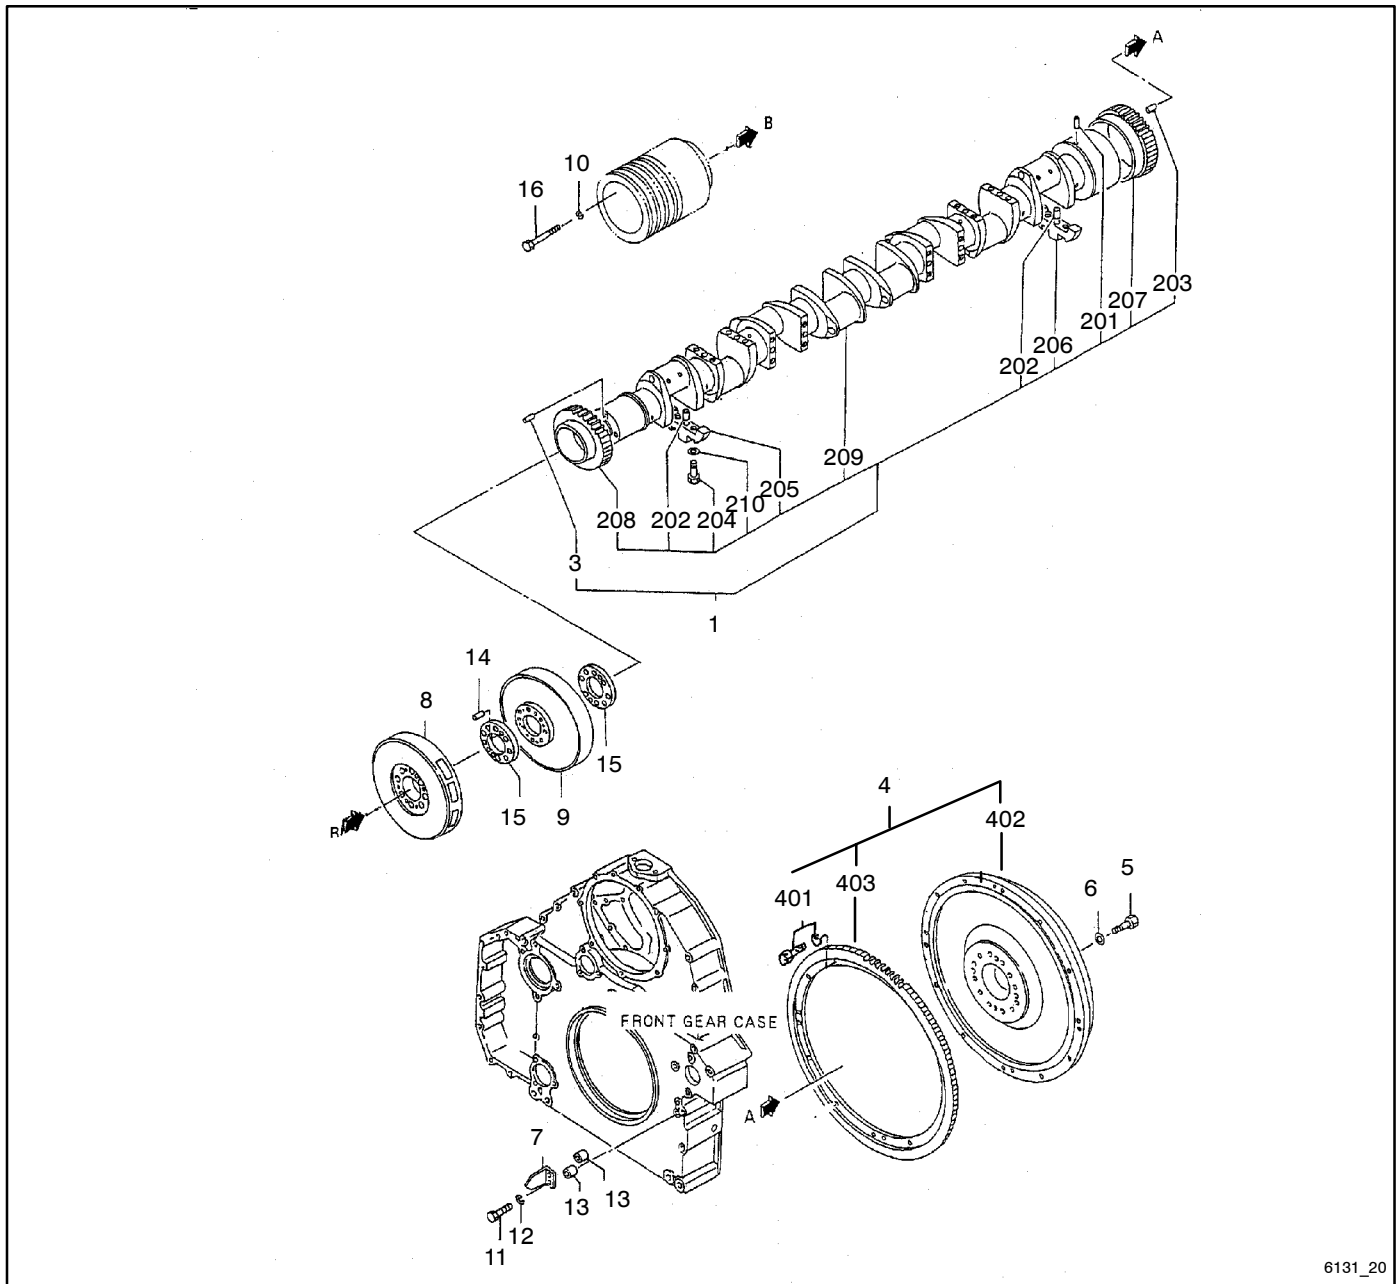

Group 20: Crankshaft, Flywheel, and Damper

6131_20

Item	Part No.	Description	Qty.	
			Var.	1
1	GM21933	Crankshaft assembly		1
201	GM15185	Pin, dowel		1
202	GM15190	Pin, dowel		16
203	GM21666	Pin, dowel		2
204	GM21684	Bolt		32
205	GM21685	Weight, balance		15
206	GM21776	Weight, balance		1
207	GM21783	Gear		1
208	GM14965	Gear		1
209	—	Not sold separately		1
210	GM14628	Washer		32
3	GM14987	Pin, dowel		2
4	GM21778	Flywheel assembly		1
401	GM15145	Bolt		12
402	—	Not sold separately		

Item	Part No.	Description	Qty.	
			Var.	1
403	GM21779	Gear, ring		1
5	GM15966	Bolt		12
6	GM14628	Washer		12
7	GM14960	Pointer		1
8	GM21934	Damper assembly, front		1
9	GM14961	Damper assembly		1
10	GM14628	Washer		8
11	GM15114	Bolt		2
12	GM15180	Washer, spring		2
13	GM14993	Boss		2
14	GM15190	Pin, dowel		2
15	GM14962	Spacer, damper		2
16	GM14551	Bolt		8