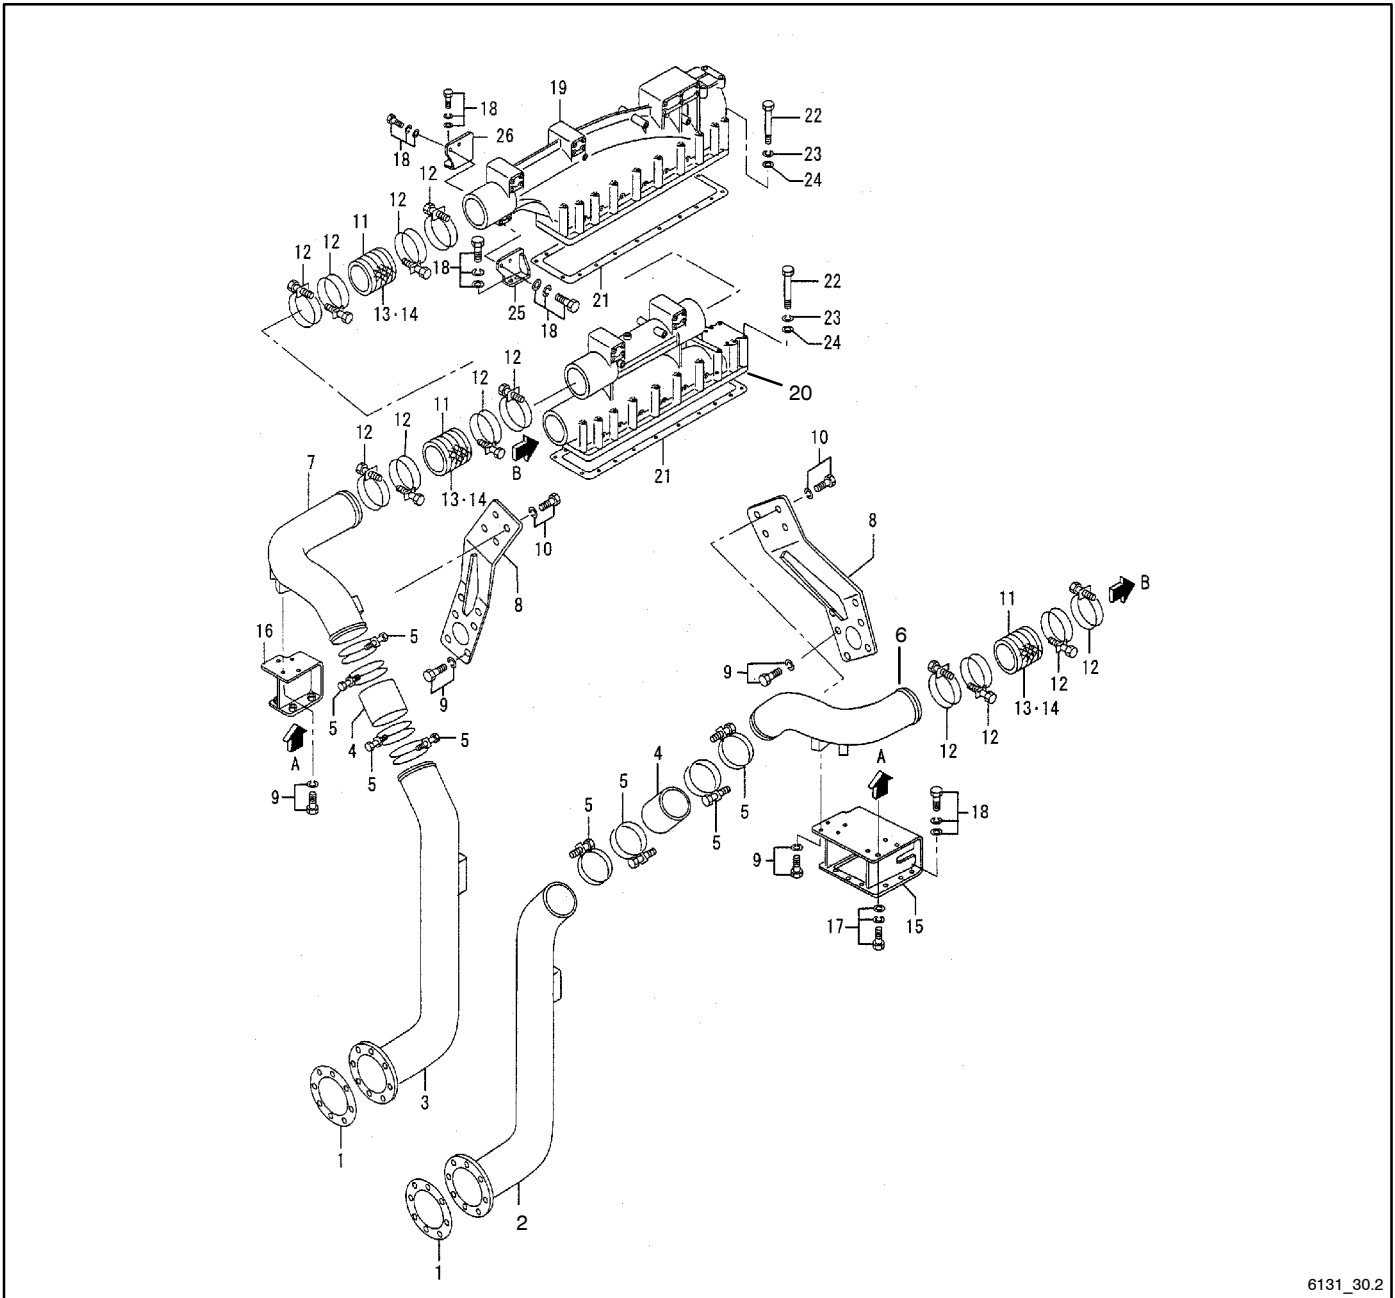

Group 30.2: Air Box

6131_30.2

Item	Part No.	Description	Qty.
			Var. 1
1	GM21145	Gasket	2
2	GM21954	Duct, air, right side	1
3	GM21939	Duct, air, left side	1
4	GM21718	Hose, rubber	2
5	GM21606	Clamp	8
6	GM21955	Duct, air	1
7	GM21950	Duct, air	1
8	GM21938	Stay, air	2
9	GM15152	Bolt	16
10	GM15151	Bolt	4
11	GM21718	Hose, rubber	3
12	GM21606	Clamp	12
13	GM14890	Insulator, heat	3
14	GM14900	Wire	3
15	GM21804	Stay, air	1

Item	Part No.	Description	Qty.
			Var. 1
16	GM21803	Stay, air	1
17	GM22114	Bolt w/washer	8
18	GM15156	Bolt	17
19	GM21952	Box, air, rear	1
20	GM21951	Box, air, front	1
21	GM21992	Gasket	2
22	GM14541	Bolt	40
23	GM15179	Washer, spring	40
24	GM15174	Washer, plain	40
25	GM21944	Stay, air	1
26	GM21945	Stay, air	1