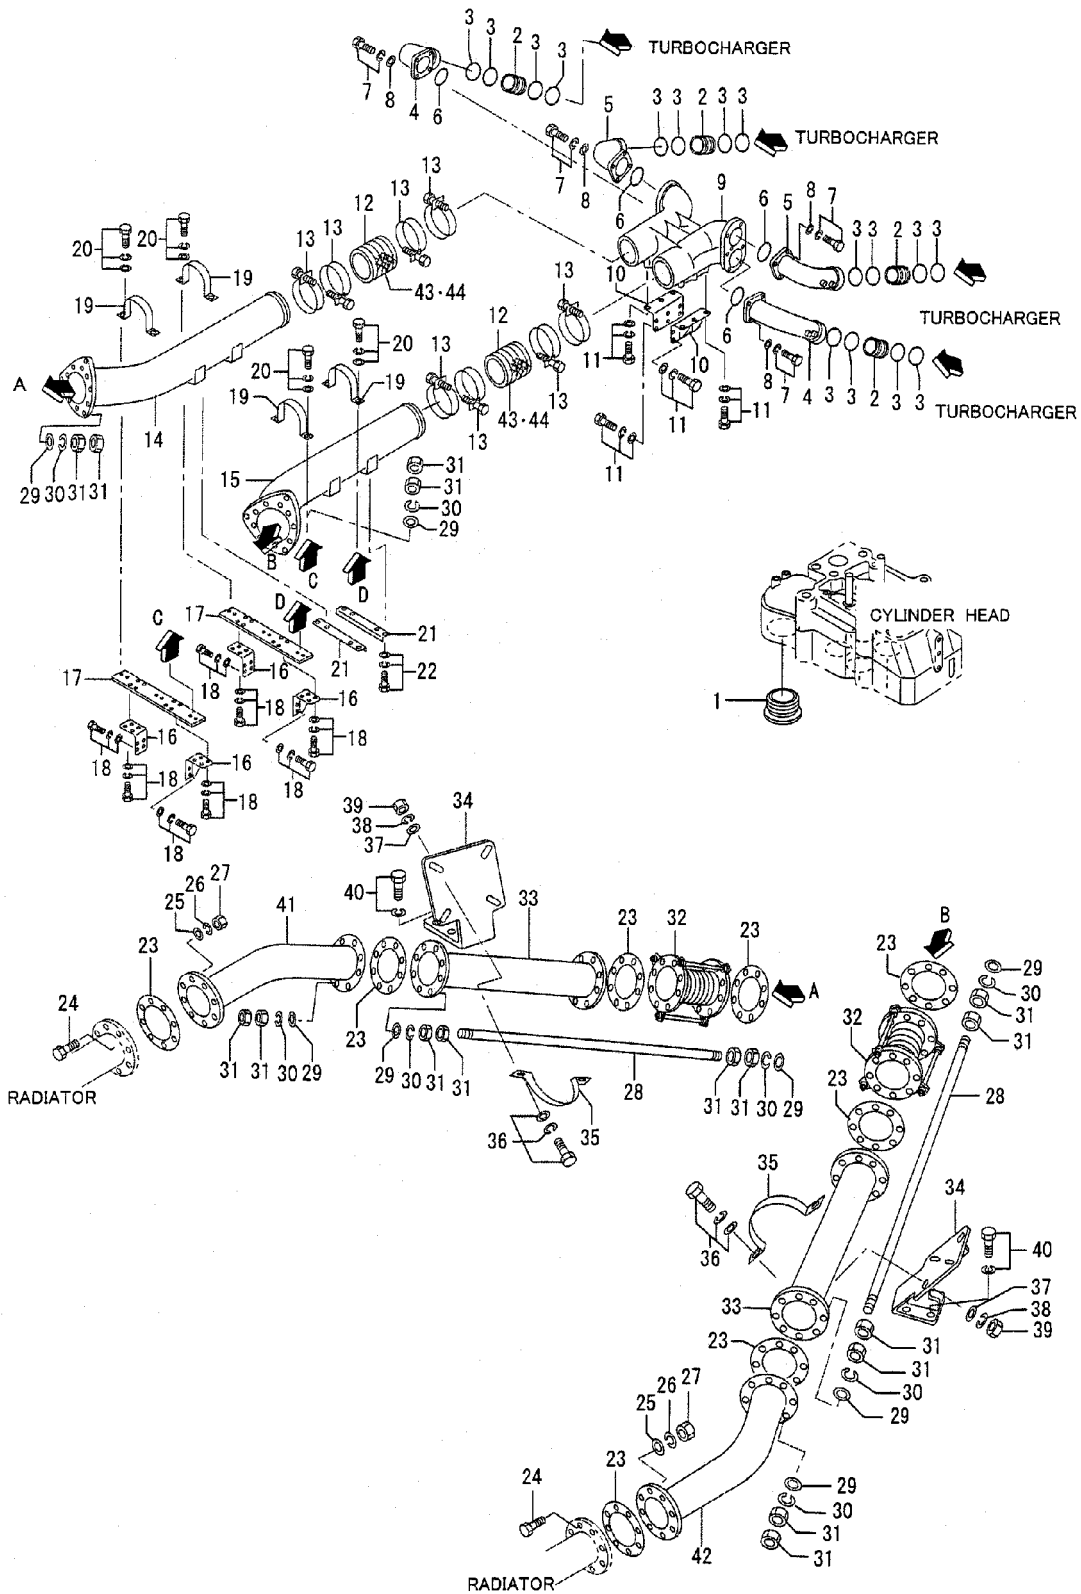

Group 30.1: Intake Tubes

6131_30.1

Group 30.1: Intake Tubes

Item	Part No.	Description	Qty.
			Var. 1
1	GM15693	Packing	16
2	GM21671	Connector	4
3	GM14648	O-ring	16
4	GM21946	Duct, air, lower	2
5	GM21947	Duct, air, upper	2
6	GM21615	O-ring	4
7	GM15145	Bolt	16
8	GM15174	Washer, plain	16
9	GM21953	Duct, air	1
10	GM21941	Stay, air	2
11	GM15157	Bolt	18
12	GM21717	Hose, rubber	2
13	GM21607	Clamp	8
14	GM21948	Duct, air, right side	1
15	GM21949	Duct, air, left side	1
16	GM21942	Stay, air	4
17	GM21943	Plate, air	2
18	GM15157	Bolt	32
19	GM21137	Clamp, air duct	4
20	GM15154	Bolt	8
21	GM21940	Support, air	2
22	GM15157	Bolt	8
23	GM21146	Gasket	8
24	GM21148	Bolt	80
25	GM21149	Washer	80
26	GM22120	Washer, spring	80
26	GM15182	Washer, spring	80
27	GM15984	Nut	80
28	GM21128	Turnbuckle, M10 L1520	6
29	GM15174	Washer, plain	24
30	GM15179	Washer, spring	24
31	GM15164	Nut	48
32	GM21141	Joint, flexible	2
33	GM21935	Duct, air	2
34	GM21139	Stay, air duct	2
35	GM21137	Clamp, air duct	2
36	GM15154	Bolt	4
37	GM15174	Washer, plain	4
38	GM15179	Washer, spring	4
39	GM15164	Nut	4
40	GM15140	Bolt	8
41	GM21936	Duct, air, right side	1
42	GM21937	Duct, air, left side	1
43	GM14890	Insulator, heat	2
44	GM14900	Wire	2