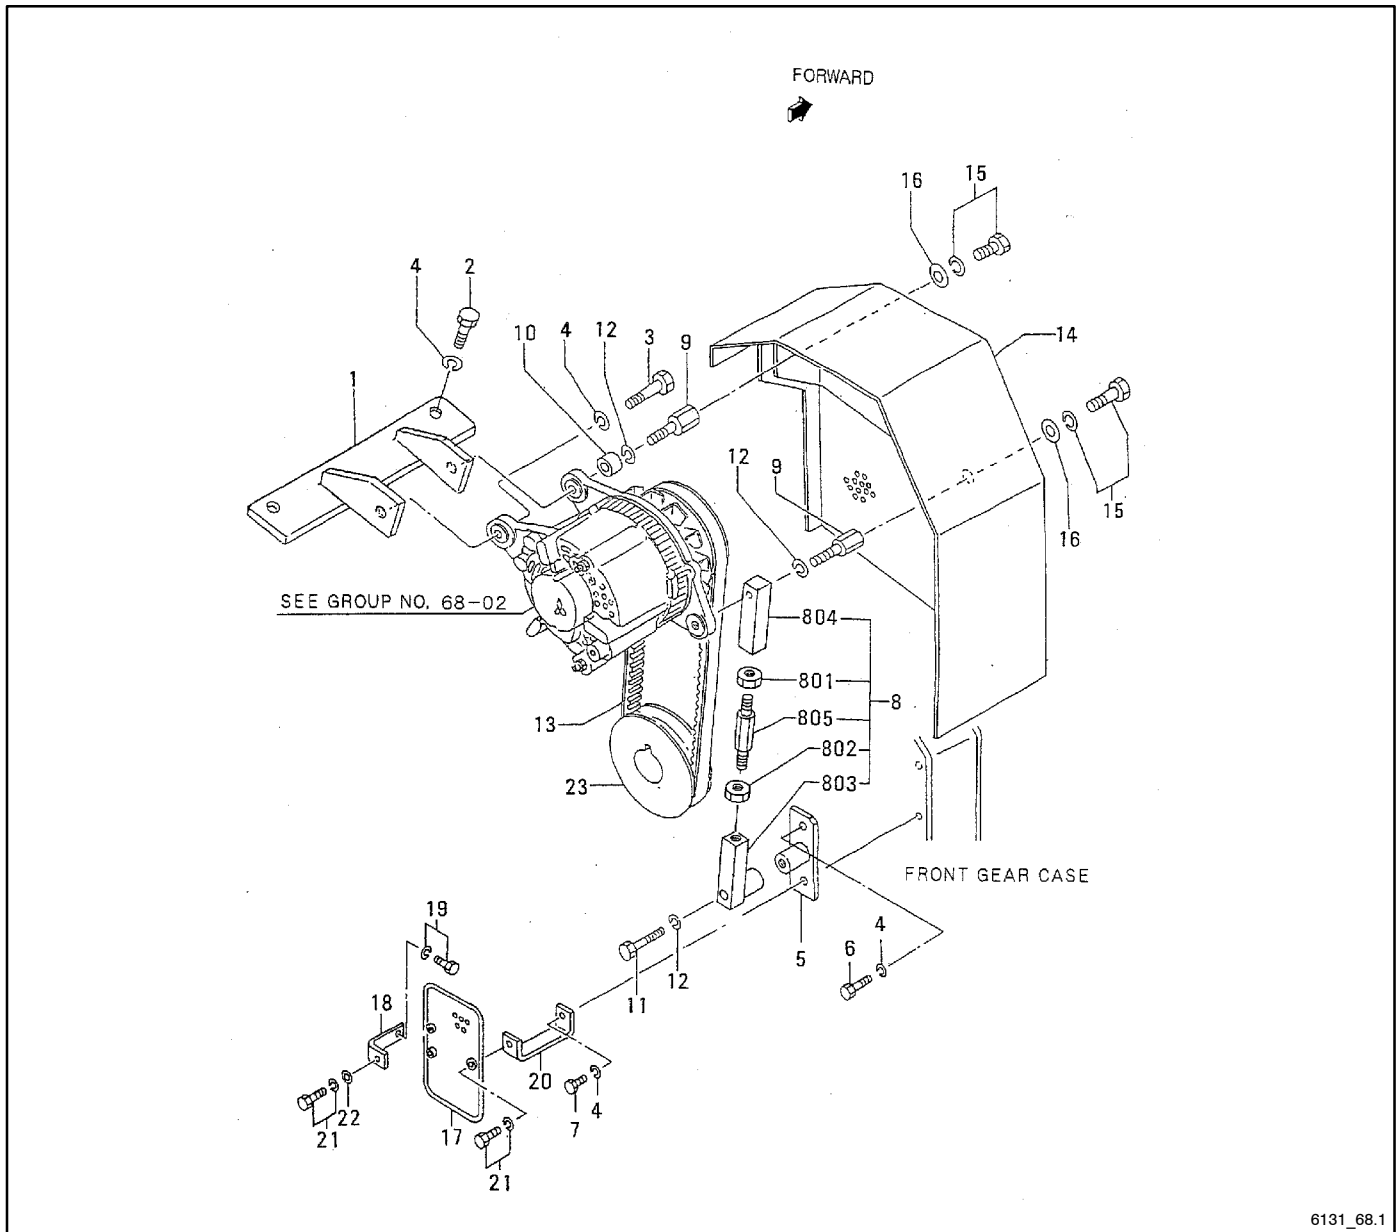

Group 68.1: Alternator Mounting

Item	Part No.	Description	Qty.
			Var.
1	GM21918	Bracket, alternator	1
2	GM15108	Bolt	2
3	GM15109	Bolt	1
4	GM15180	Washer, spring	5
5	GM21919	Bracket, alternator	1
6	GM15109	Bolt	1
7	GM15110	Bolt	1
8	GM21743	Rod, adjusting	1
9	GM14469	Bolt, alternator	2
10	GM14468	Spacer, alternator	1
11	GM15114	Bolt	1
12	GM15180	Washer, spring	3
13	GM21917	V-belt, alternator	1
14	GM21920	Cover, alternator	1
15	GM15140	Bolt	2

Item	Part No.	Description	Qty.
			Var.
16	GM15174	Washer, plain	2
17	GM21914	Cover, belt	1
18	GM21915	Stay, cover	2
19	GM15150	Bolt	2
20	GM21916	Stay, cover	1
21	GM15139	Bolt w/washer	3
22	GM15174	Washer, plain	2
23	GM14966	Pulley, alternator	1
801	GM15172	Nut	1
802	GM21638	Nut, lock	1
803	GM15851	Rod	1
804	GM14951	Rod	1
805	GM14986	Rod, adjusting	1