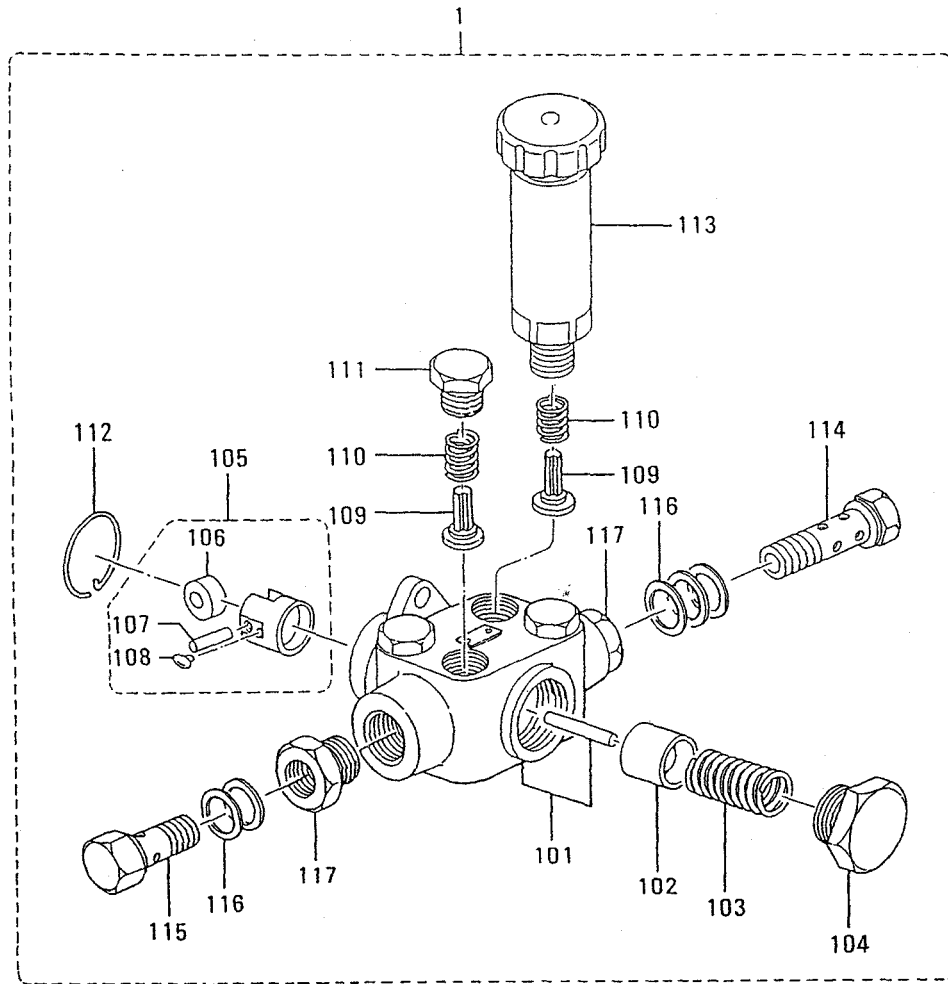

Group 61.8: Fuel Feed Pump

6131_61.8

Item	Part No.	Description	Qty.
			Var.
			1
1	GM15514	Pump, fuel	1
101	GM15532	Housing	1
102	GM15533	Piston	1
103	GM15534	Spring, piston	1
104	GM15535	Plug	1
105	GM15536	Tappet assembly	1
106	GM15537	Roller	1
107	GM15538	Pin	1
108	GM15539	Guide	2
109	GM15540	Valve	4
110	GM15541	Spring	4
111	GM15542	Plug	3
112	GM15543	Ring, snap	1
113	GM15544	Pump, priming	1
114	GM15545	Eyebolt	1
115	GM15513	Eyebolt	1
116	GM14530	Washer, sealing	5
117	GM15546	Adapter	2