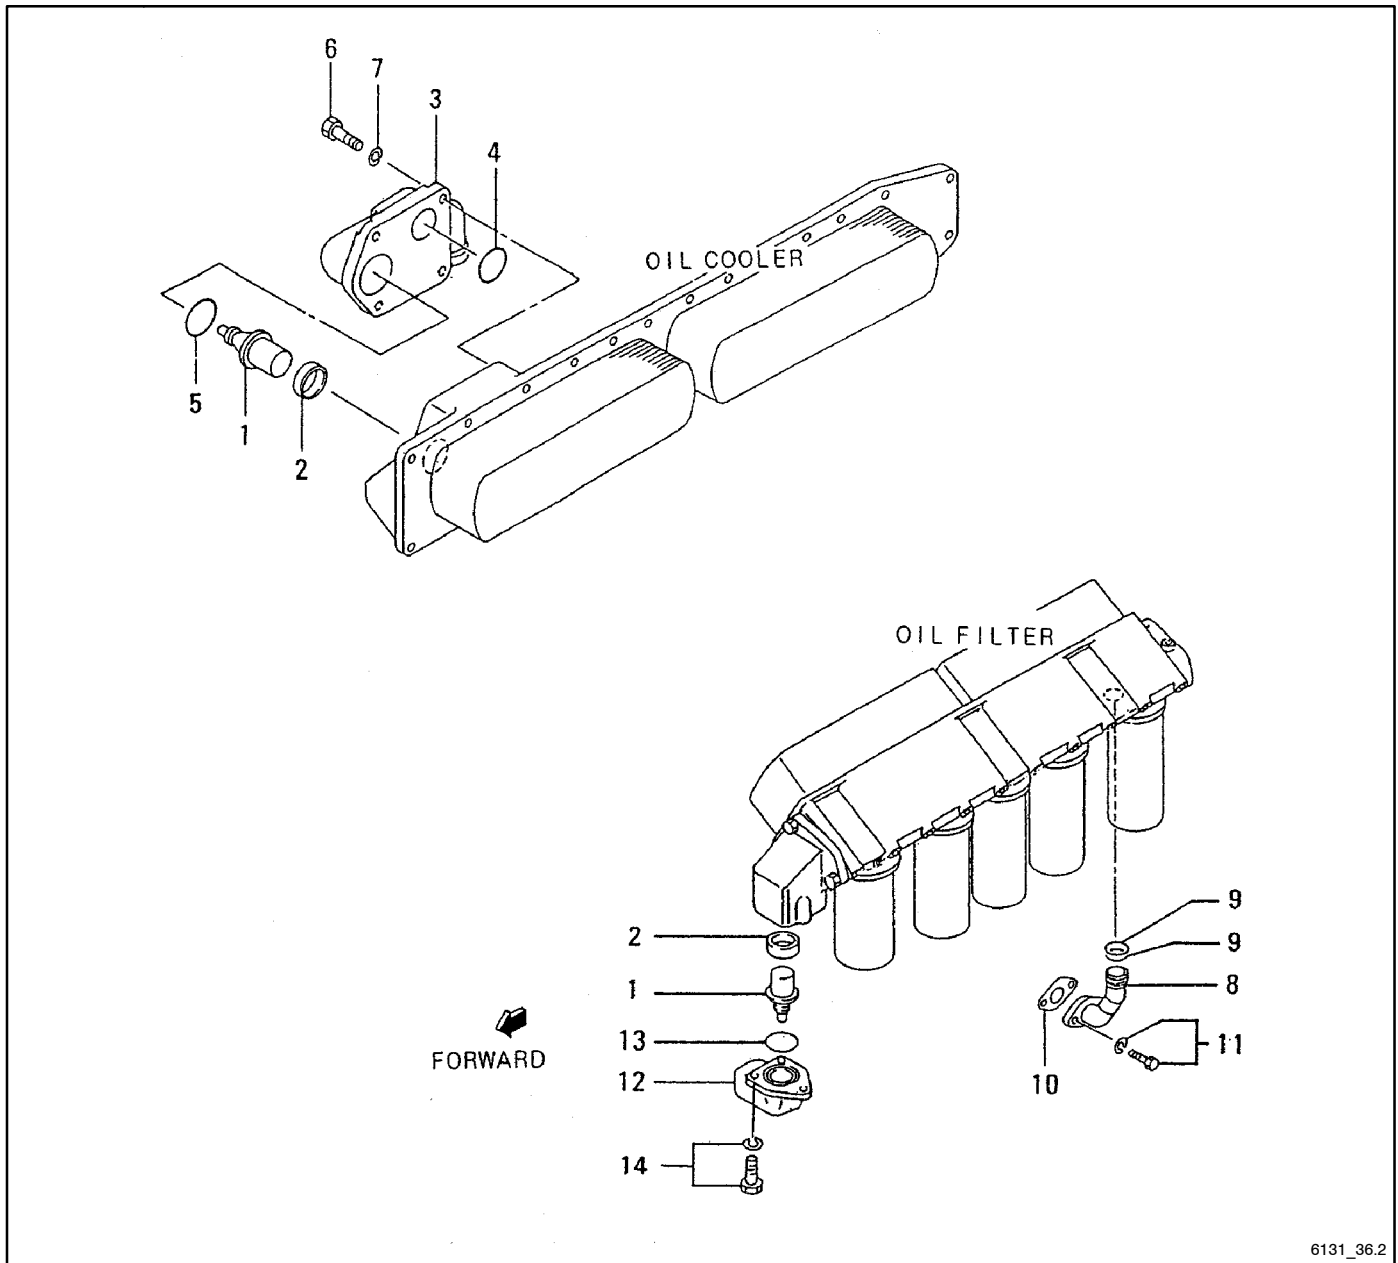

Group 36.2: Oil Thermostat

6131_36.2

Item	Part No.	Description	Qty.
			Var.
1	GM21844	Thermostat, oil	2
2	GM21724	Seal, thermostat	2
3	GM21833	Connector, right hand	1
4	GM21617	O-ring	1
5	GM21621	O-ring	1
6	GM15120	Bolt	4
7	GM15180	Washer, spring	4
8	GM21837	Pipe, oil	1
9	GM21616	O-ring	2
10	GM21668	Gasket	1
11	GM15140	Bolt	2
12	GM21829	Connector, left hand	1
13	GM14519	O-ring	1
14	GM15150	Bolt	3