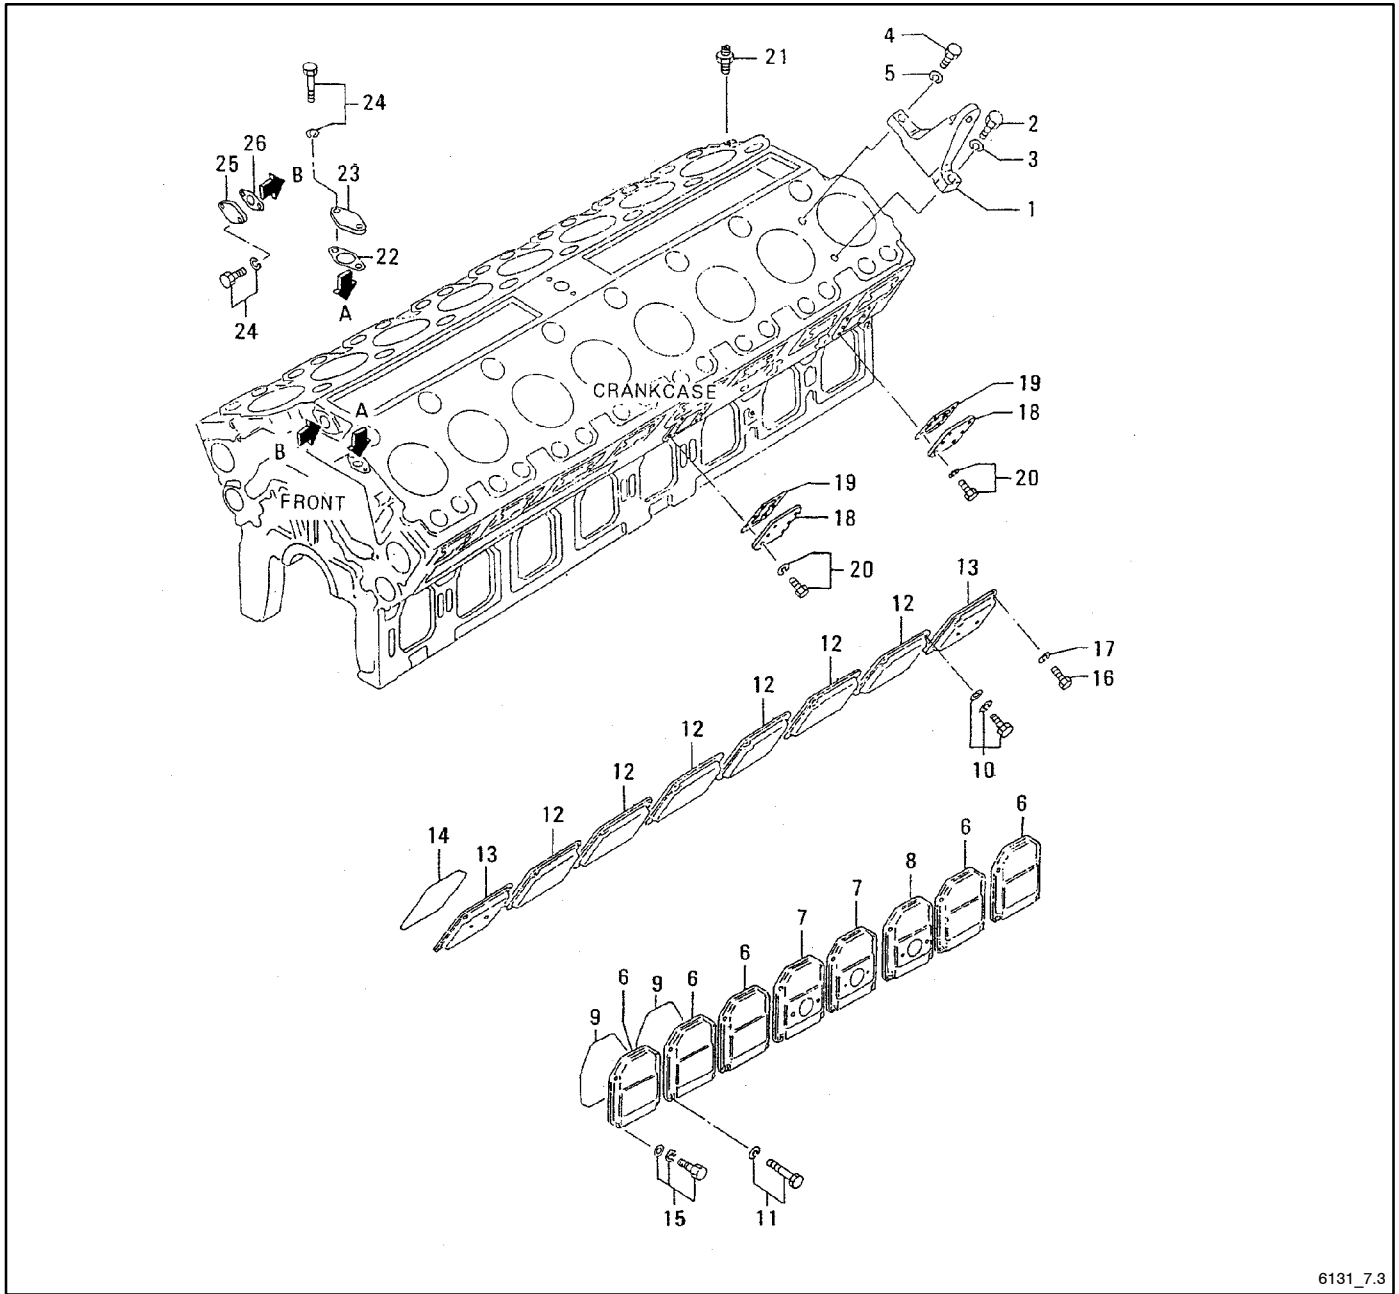

Group 7.3: Crankcase Covers

6131_7.3

Item	Part No.	Description	Qty.
			Var.
1	GM21750	Hanger	4
2	GM15125	Bolt	4
3	GM15184	Washer, spring	4
4	GM22099	Bolt	4
5	GM22120	Washer, spring	4
5	GM15182	Washer, spring	4
6	GM21699	Cover, side	13
7	GM21700	Cover, side	2
8	GM21930	Cover, side	1
9	GM15642	O-ring	16
10	GM15157	Bolt	58
11	GM22109	Bolt	6
12	GM21702	Cover, cam room	13
13	GM21703	Cover, cam room	3
14	GM15643	O-ring	16

Item	Part No.	Description	Qty.
			Var.
15	GM15157	Bolt	60
16	GM15115	Bolt	4
17	GM15180	Washer, spring	4
18	GM21927	Cover	4
19	GM21929	Packing	4
20	GM15150	Bolt	24
21	GM15150	Bolt	1
22	GM21667	Packing	2
23	GM14895	Cover	2
24	GM15151	Bolt	8
25	GM21698	Cover	2
26	GM21730	Gasket	2