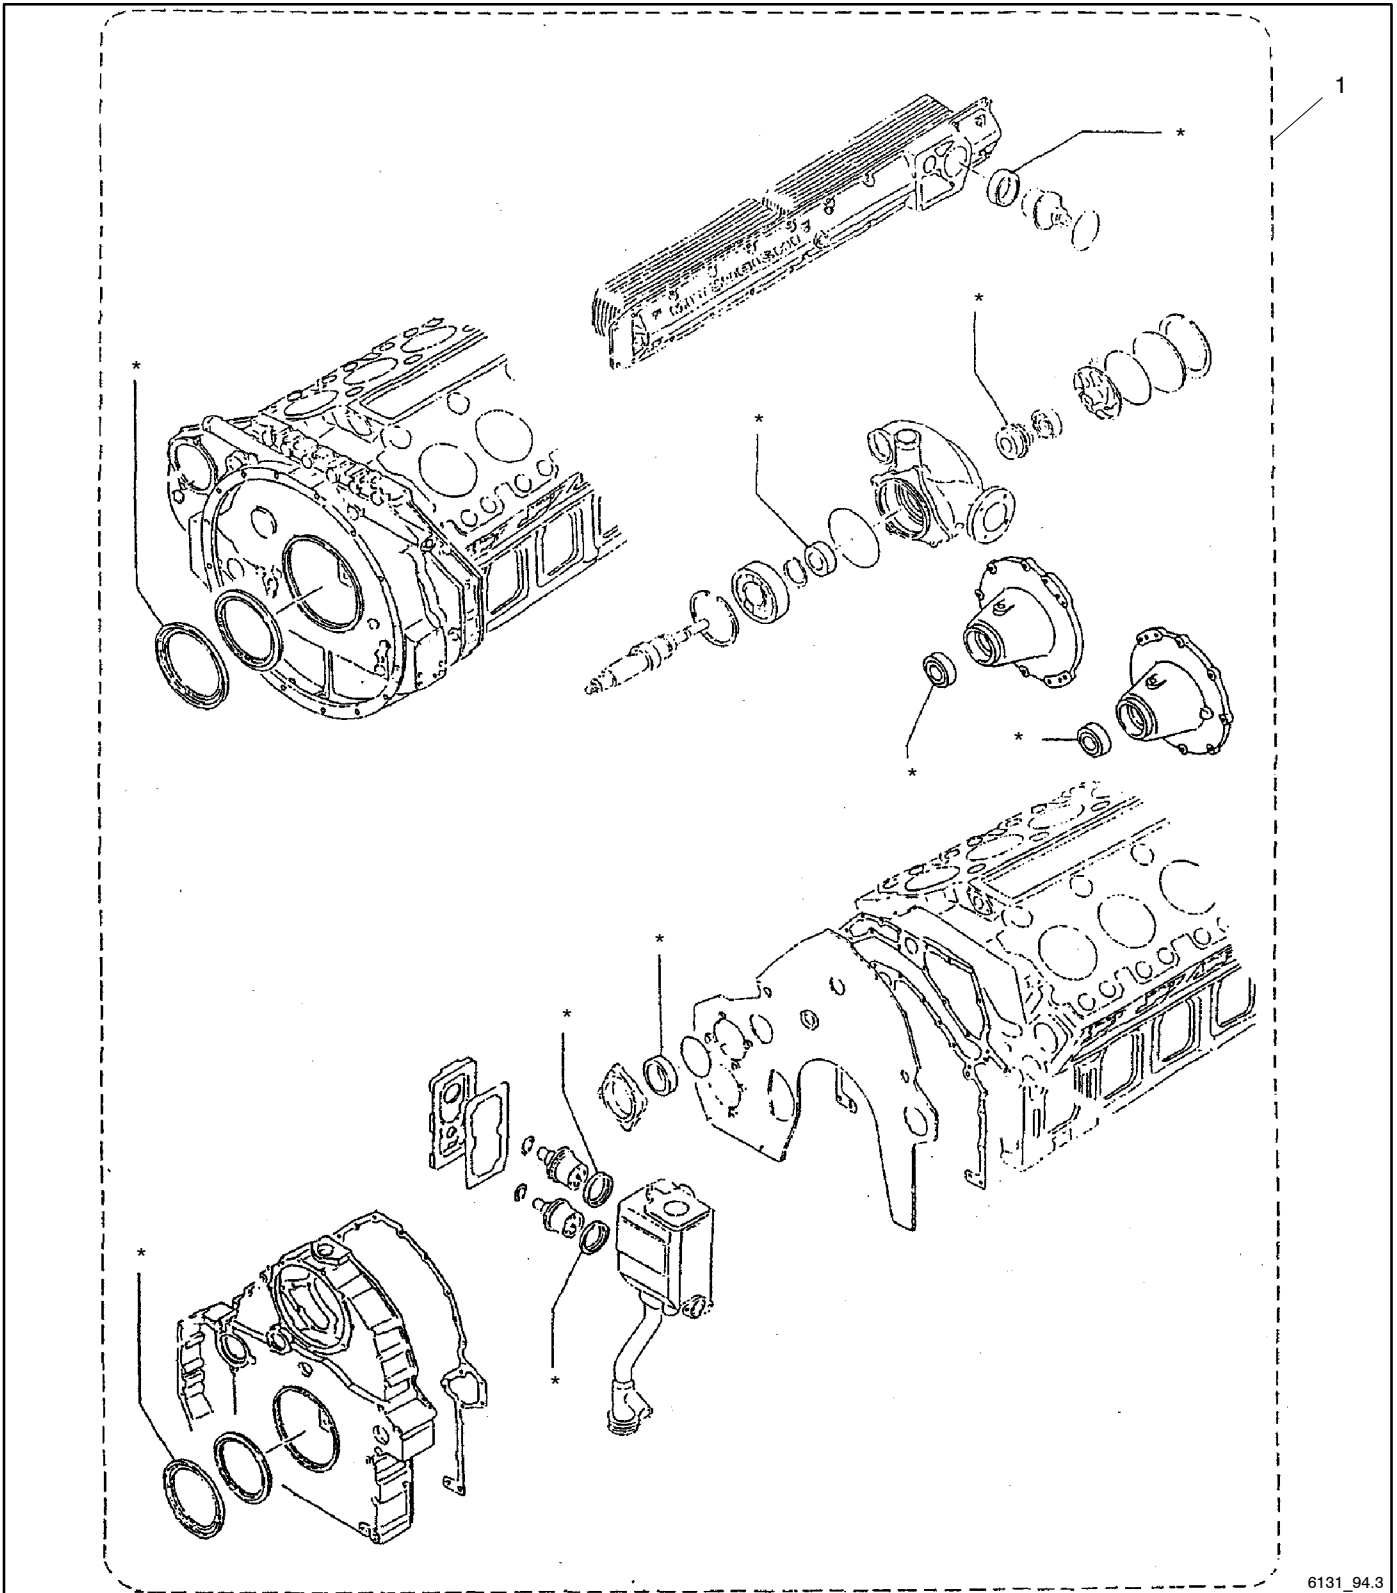

Group 94.3: Oil Seal Kit

6131_94.3

Item	Part No.	Description	Qty.
1	GM21924	Kit, oil seal (includes items marked with *)	1