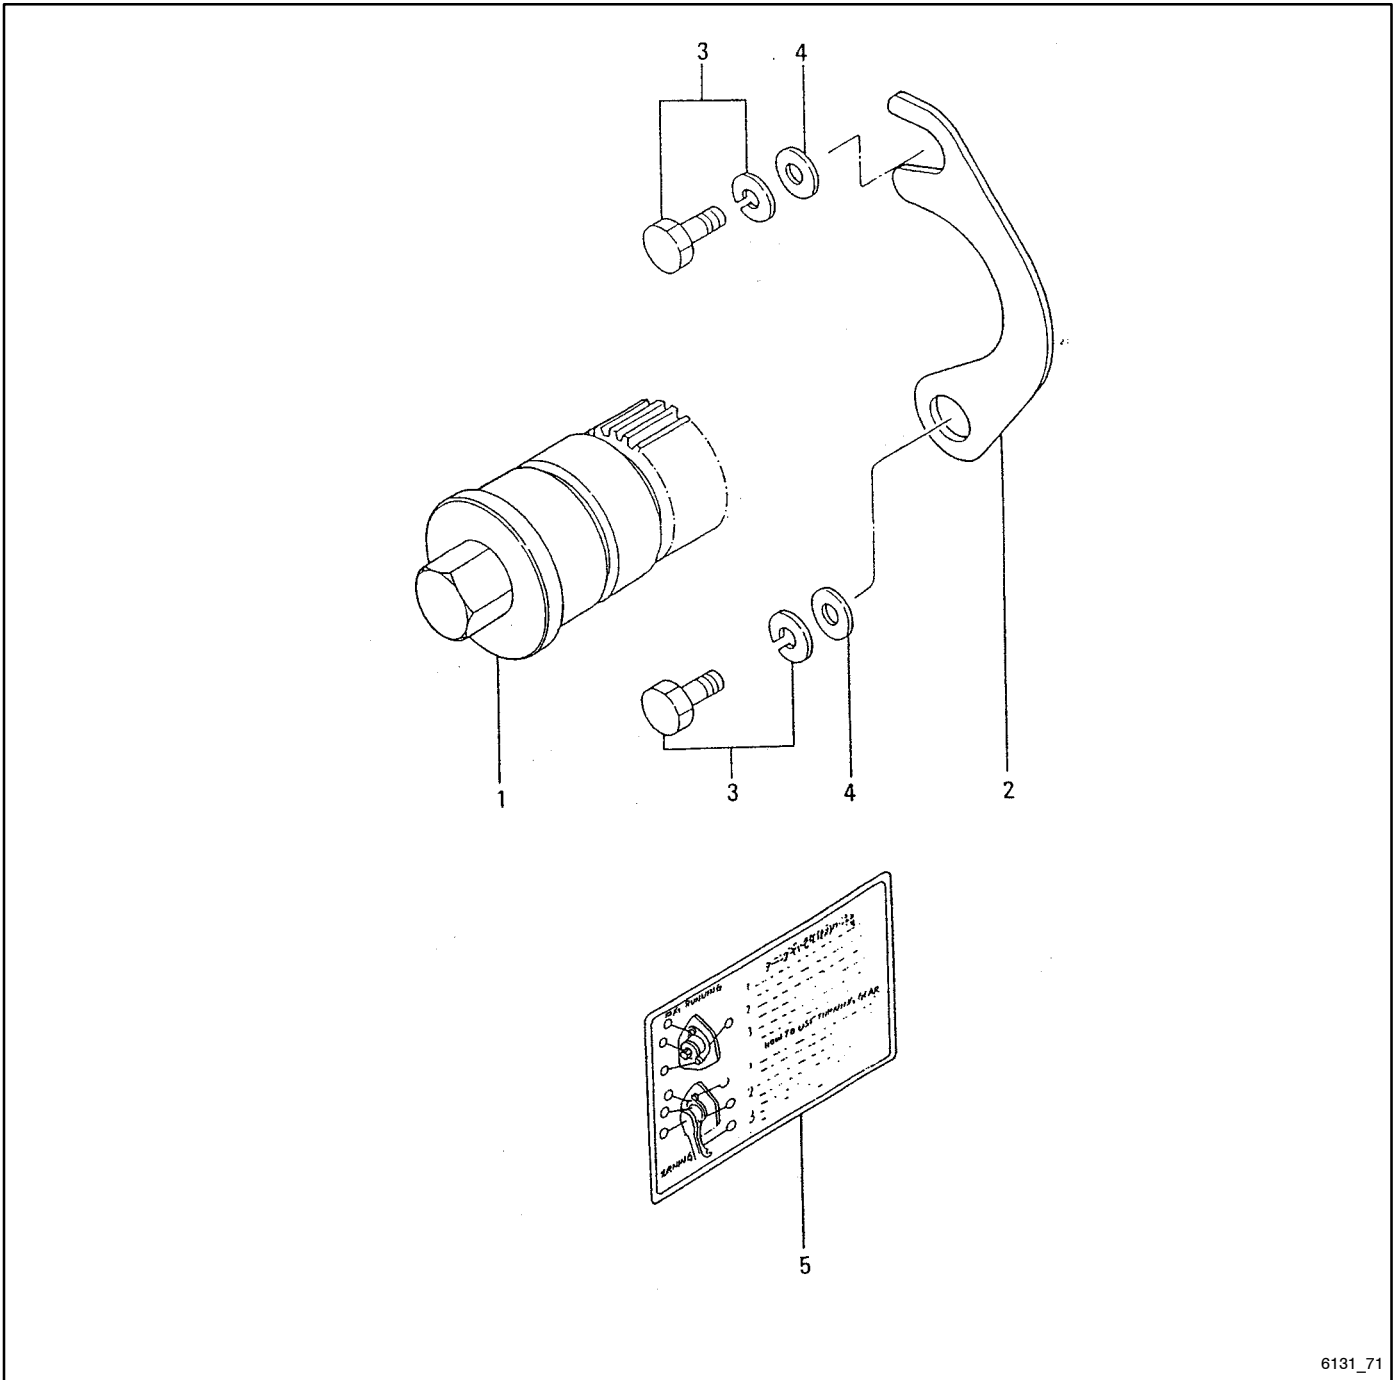

Group 71: Turning Gear

6131_71

Item	Part No.	Description	Qty.
			Var.
1	GM21921	Gear, turning	1
2	GM15853	Flange	1
3	GM15149	Bolt w/washer	2
4	GM15175	Washer	2
5	GM14952	Plate, caution	1