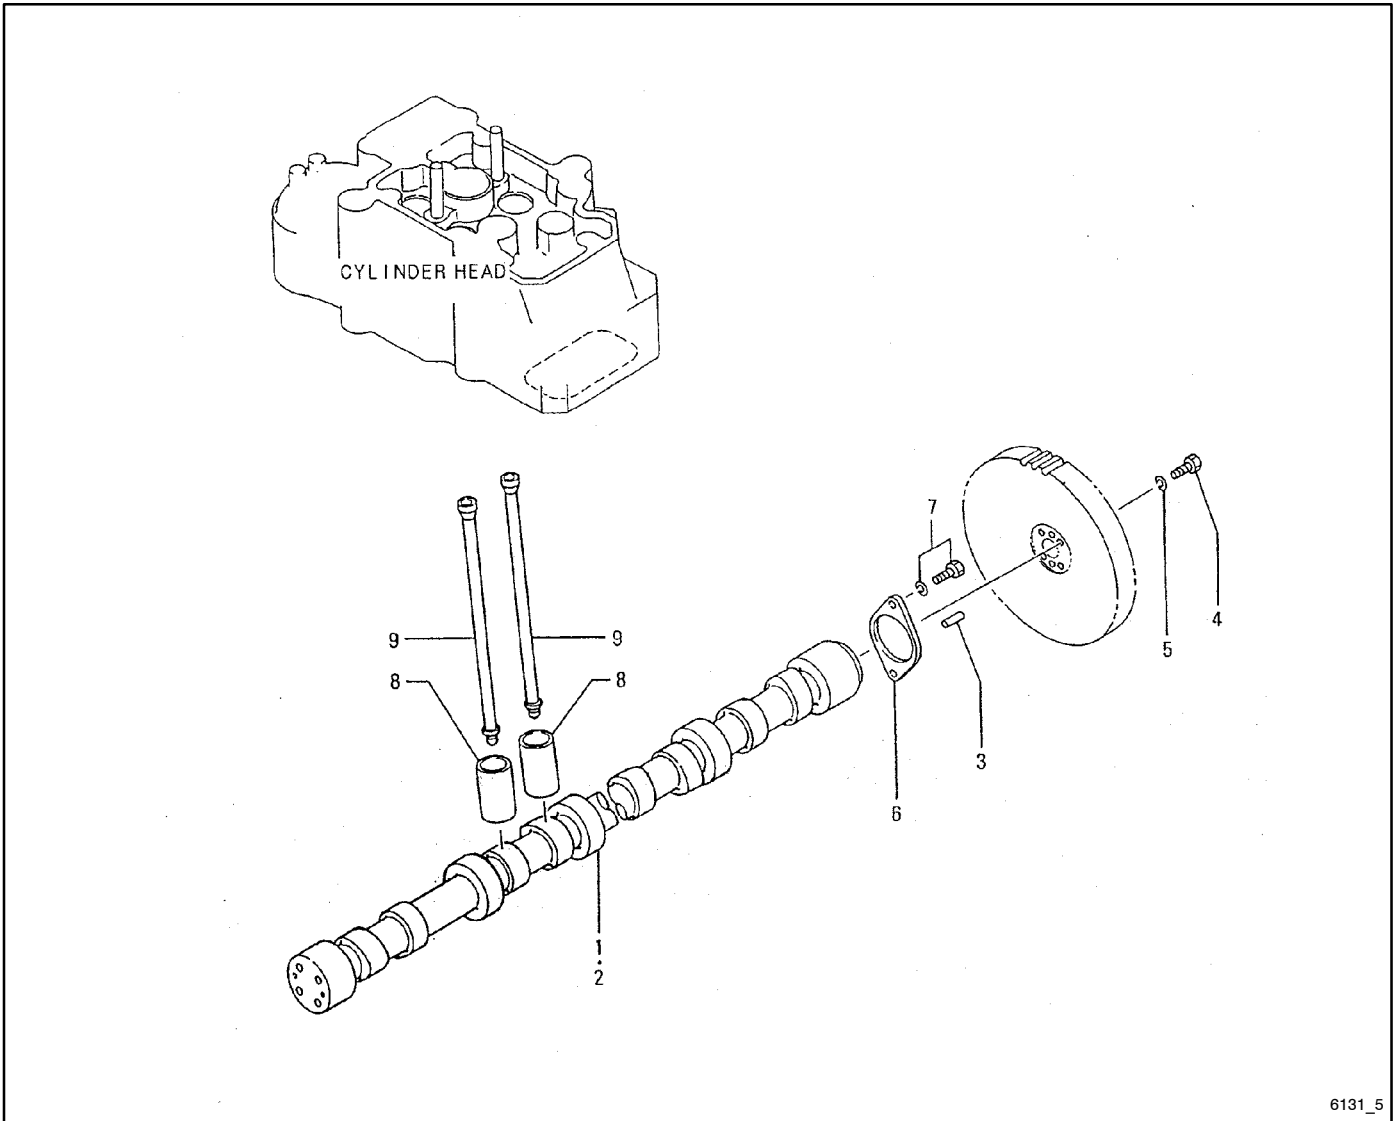

Group 5: Camshaft

6131_5

Item	Part No.	Description	Qty.
			Var.
1	GM21925	Camshaft, right side	1
2	GM21926	Camshaft, left side	1
3	GM15187	Pin	4
4	GM15118	Bolt	8
5	GM21715	Washer	8
6	GM15618	Plate, cam thrust	2
7	GM15151	Bolt	4
8	GM15621	Tappet	32
9	GM22915	Rod, push	32