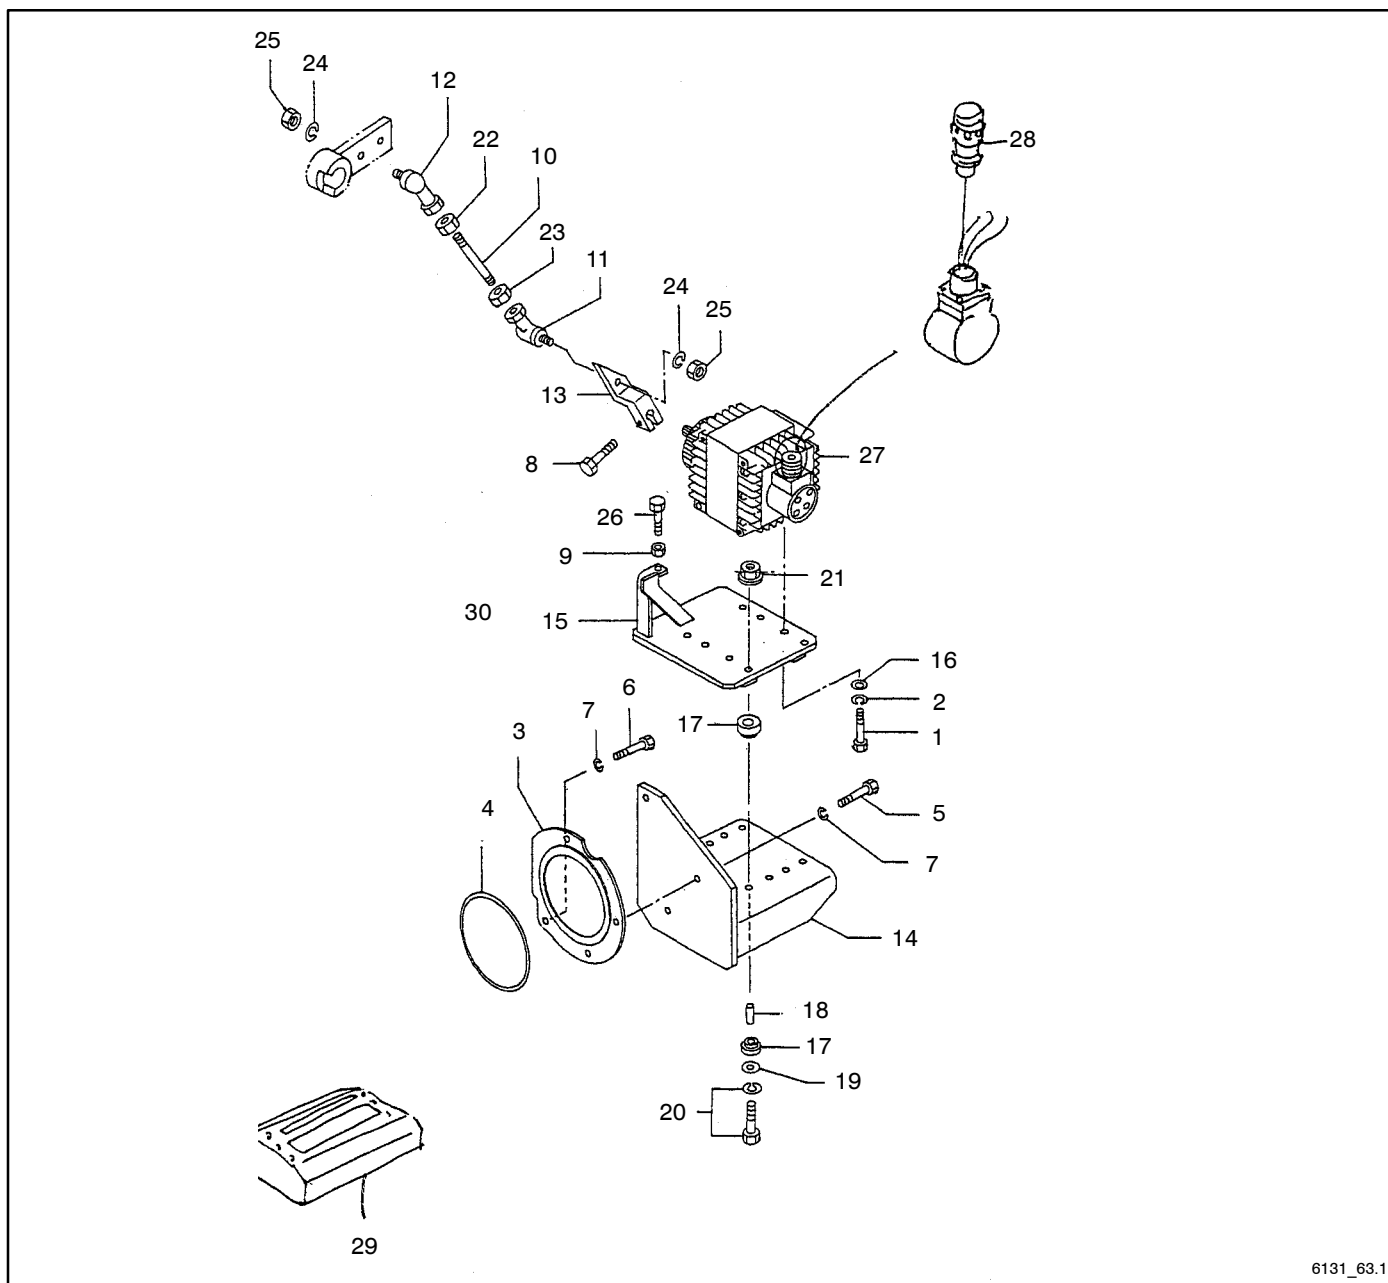

Group 63.1: Governor Control

6131_63.1

Item	Part No.	Description	Qty.	
			Var.	1
1	GM21906	Bolt	4	
2	GM15178	Washer, spring	4	
3	GM15868	Cover	1	
4	GM21624	O-ring	1	
5	GM15109	Bolt	3	
6	GM15109	Bolt	1	
7	GM15180	Washer, spring	4	
8	GM15127	Bolt	1	
9	GM15163	Nut	1	
10	GM21626	Bolt	1	
11	GM21676	Joint, ball	1	
12	GM21677	Joint, ball	1	
13	GM21909	Lever, throttle	1	
14	GM21910	Bracket, proact	1	
15	GM21911	Plate, proact	1	

Item	Part No.	Description	Qty.	
			Var.	1
16	GM15173	Washer, plain	4	
17	GM21637	Mount	8	
18	GM21674	Spacer	4	
19	GM22087	Washer	4	
20	GM22107	Bolt, w/washer	4	
21	GM21908	Nut, lock	4	
22	GM15531	Nut, lock	2	
23	GM15985	Nut	1	
24	GM15178	Washer, spring	2	
25	GM15163	Nut	2	
26	GM15808	Bolt	1	
27	GM21678	Actuator, proact	1	
28	GM22021	Cap, proact	1	
29	GM21679	Controller	1