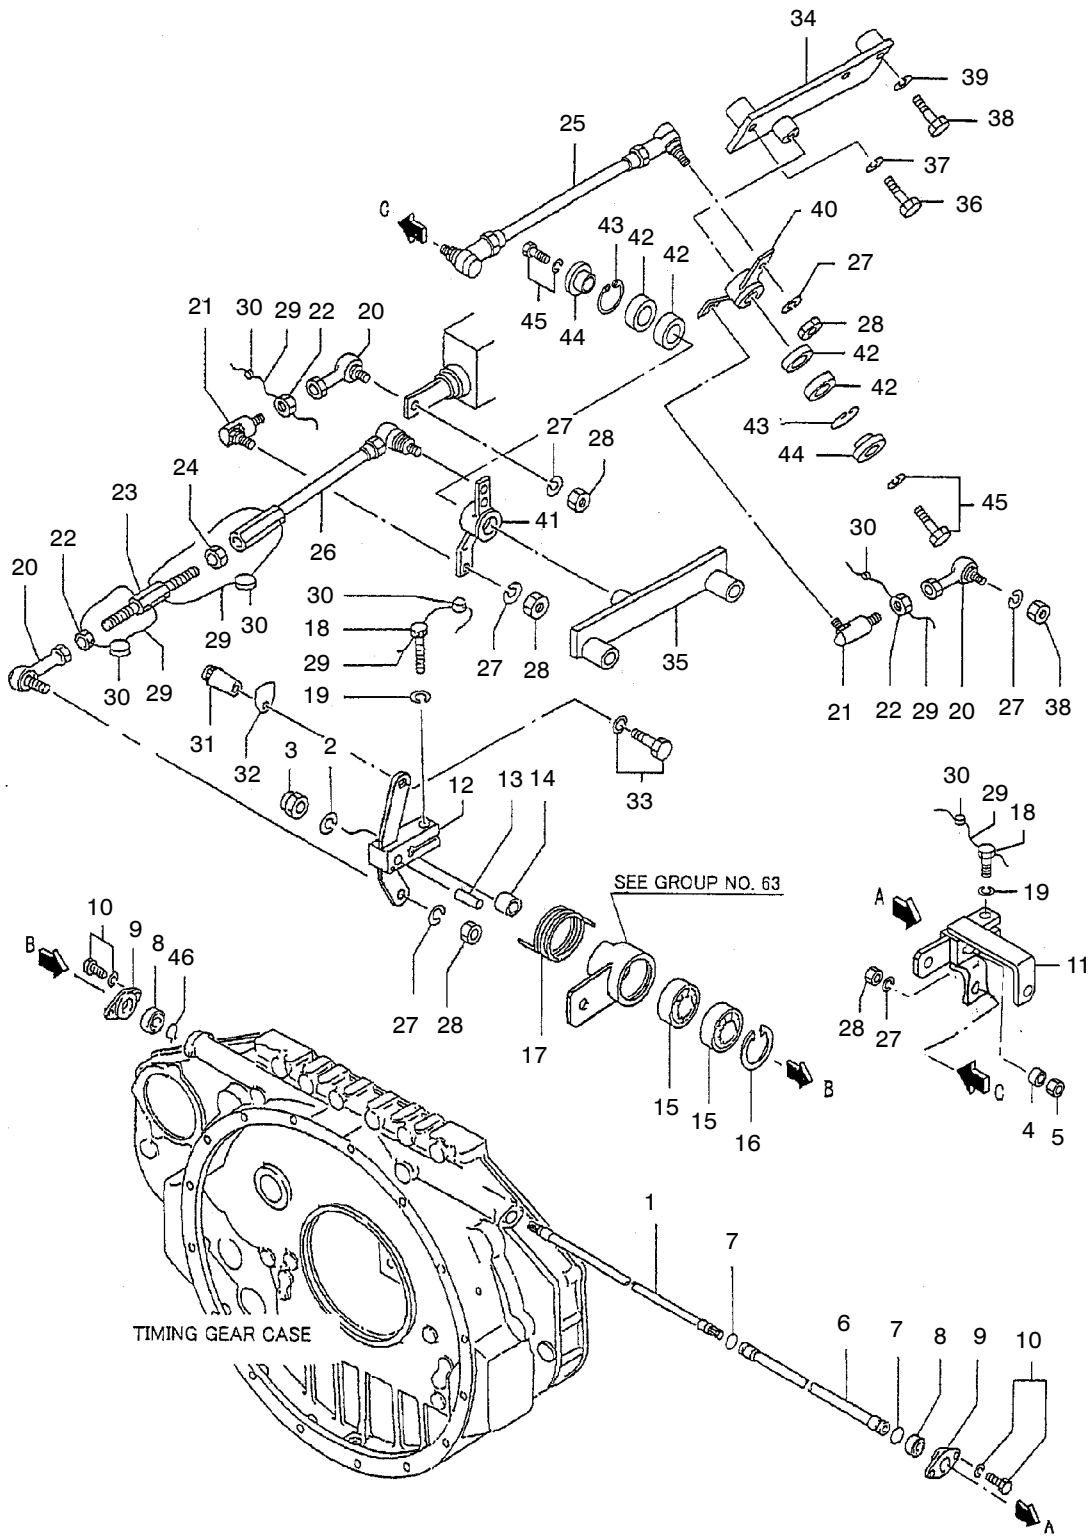

Group 61.2: Fuel Rack Control

6131_61.2

Group 61.2: Fuel Rack Control

Item	Part No.	Description	Qty.
			Var. 1
1	GM21889	Shaft, control	1
2	GM15179	Washer, spring	1
3	GM22119	Nut, self-locking	1
4	GM21907	Spacer	1
5	GM21908	Nut, lock	1
6	GM21885	Pipe	1
7	GM14508	O-ring	2
8	GM15258	Bearing, ball	2
9	GM14913	Cover	2
10	GM15137	Bolt w/washer	4
11	GM21882	Lever, right hand	1
12	GM21894	Lever, left hand	1
13	GM21883	Pin, dowel	1
14	GM15088	Spacer	1
15	GM15257	Bearing, ball	2
16	GM15220	Ring, snap	1
17	GM21661	Spring	1
18	GM15127	Bolt	2
19	GM15178	Washer, spring	2
20	GM21676	Joint, ball	3
21	GM21742	Joint, ball	2
22	GM14621	Nut	5
23	GM22027	Rod	1
24	GM15531	Nut, lock	1
25	GM21892	Link, right hand	1
26	GM21893	Link, left hand	1
27	GM15178	Washer, spring	8
28	GM15163	Nut	6
29	GM14463	Wire, seal	6
30	GM15001	Seal	6
31	GM14474	Grip	1
32	GM14473	Plate, caution	1
33	GM15975	Bolt w/washer	1
34	GM21890	Bracket, lever, right hand	1
35	GM21891	Bracket, lever, left hand	1
36	GM21887	Bolt, lever bracket	1
37	GM15181	Washer, spring	2
38	GM15115	Bolt	2
39	GM15180	Washer, spring	2
40	GM21880	Lever, link	1
41	GM21886	Lever, link	1
42	GM15256	Bearing, ball	4
43	GM16017	Ring, snap	2
44	GM14608	Plate, end	2
45	GM15144	Bolt	2
46	GM22126	Ring, snap	1