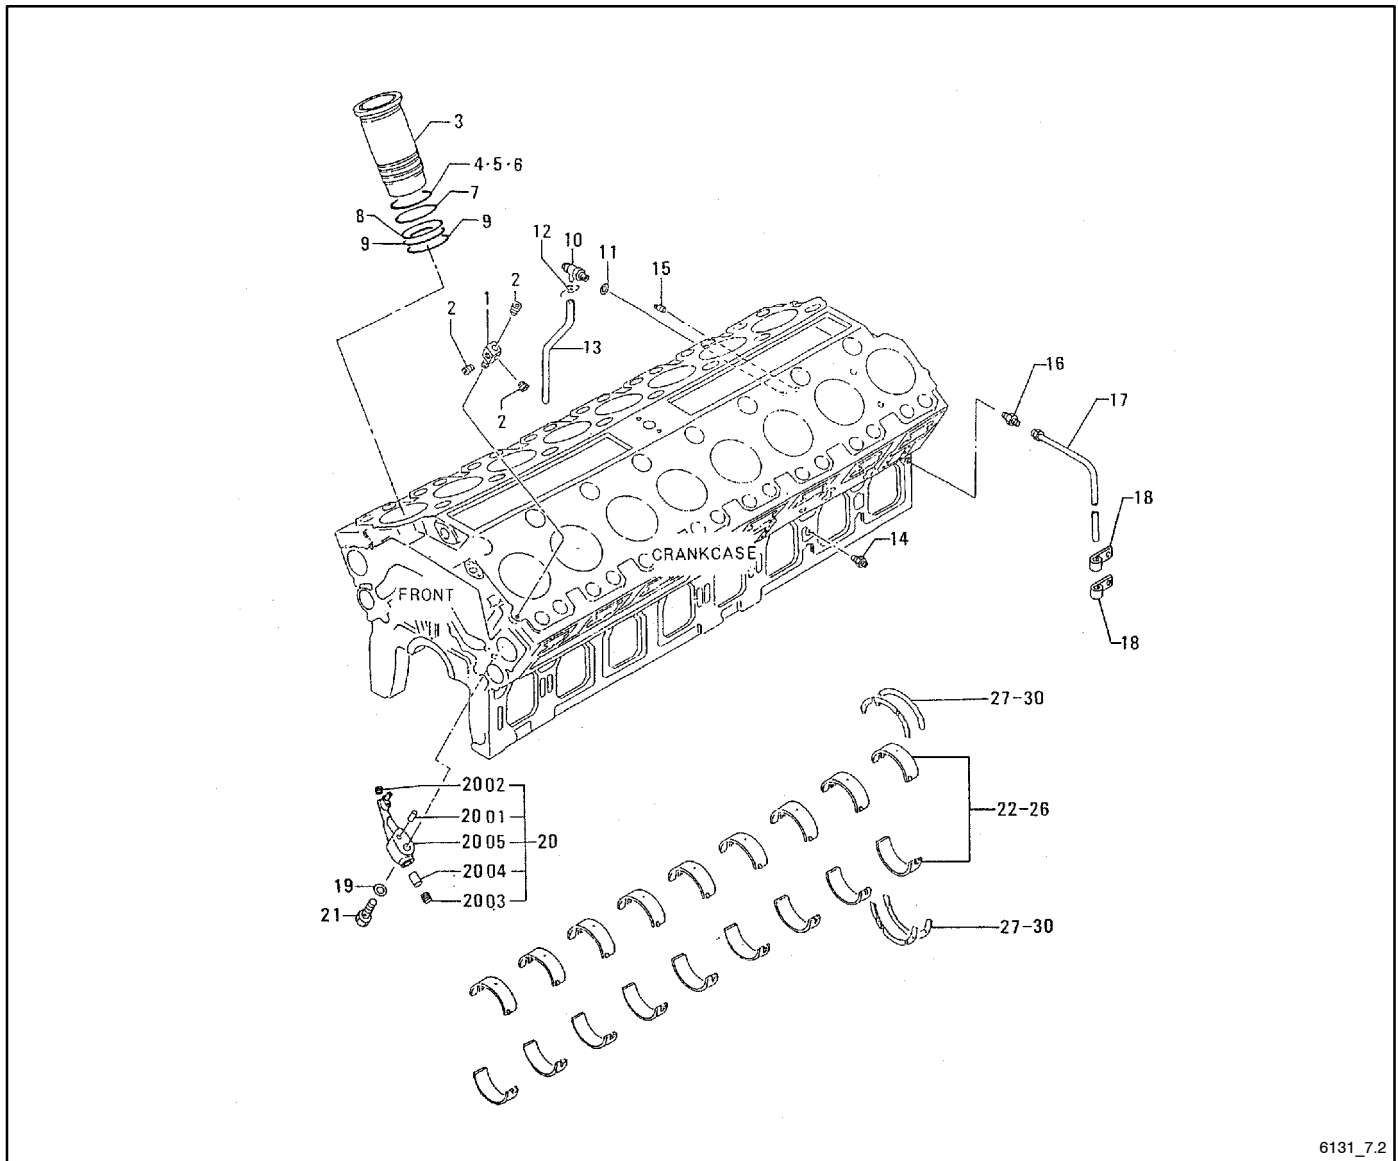

Group 7.2: Crankcase Bearings

6131_7.2

Item	Part No.	Description	Qty.
			Var.
1	GM21832	Connector	1
2	GM15246	Plug, tapered	3
3	GM21701	Liner, cylinder	16
4	GM21695	Ring, liner, 1.00 mm	AR
5	GM21696	Ring, liner, 0.05 mm	AR
6	GM21697	Ring, liner, 0.15 mm	AR
7	GM15641	O-ring, liner	16
8	GM15591	O-ring, liner	16
9	GM15592	O-ring, liner	32
10	GM14622	Cock, drain	2
11	GM14532	Washer, sealing	2
12	GM14558	Clamp	2
13	GM14620	Pipe, drain	2
14	GM16029	Connector	2
15	GM15246	Plug, tapered	1
16	GM15230	Connector	1
17	GM22031	Pipe	1
18	GM15082	Clip	2

Item	Part No.	Description	Qty.
			Var.
19	GM14887	Washer	16
20	GM21749	Nozzle assembly	16
21	GM21747	Eyebolt	16
22	GM21751	Bearing set, standard	9
23	GM21752	Bearing set, 0.25 undersize	9
24	GM21753	Bearing set, 0.50 undersize	9
25	GM21754	Bearing set, 0.75 undersize	9
26	GM21755	Bearing set, 1.00 undersize	9
27	GM21756	Bearing, thrust, standard	4
28	GM21757	Bearing, thrust, 0.25 oversize	4
29	GM21758	Bearing, thrust, 0.50 oversize	4
30	GM21759	Bearing, thrust, 0.75 oversize	4
2001	GM22124	Pin, dowel	16
2002	GM21629	Screw, set	16
2003	GM21630	Screw, set	16
2004	GM21654	Valve, check	16
2005	—	Not sold separately	16

AR As Required