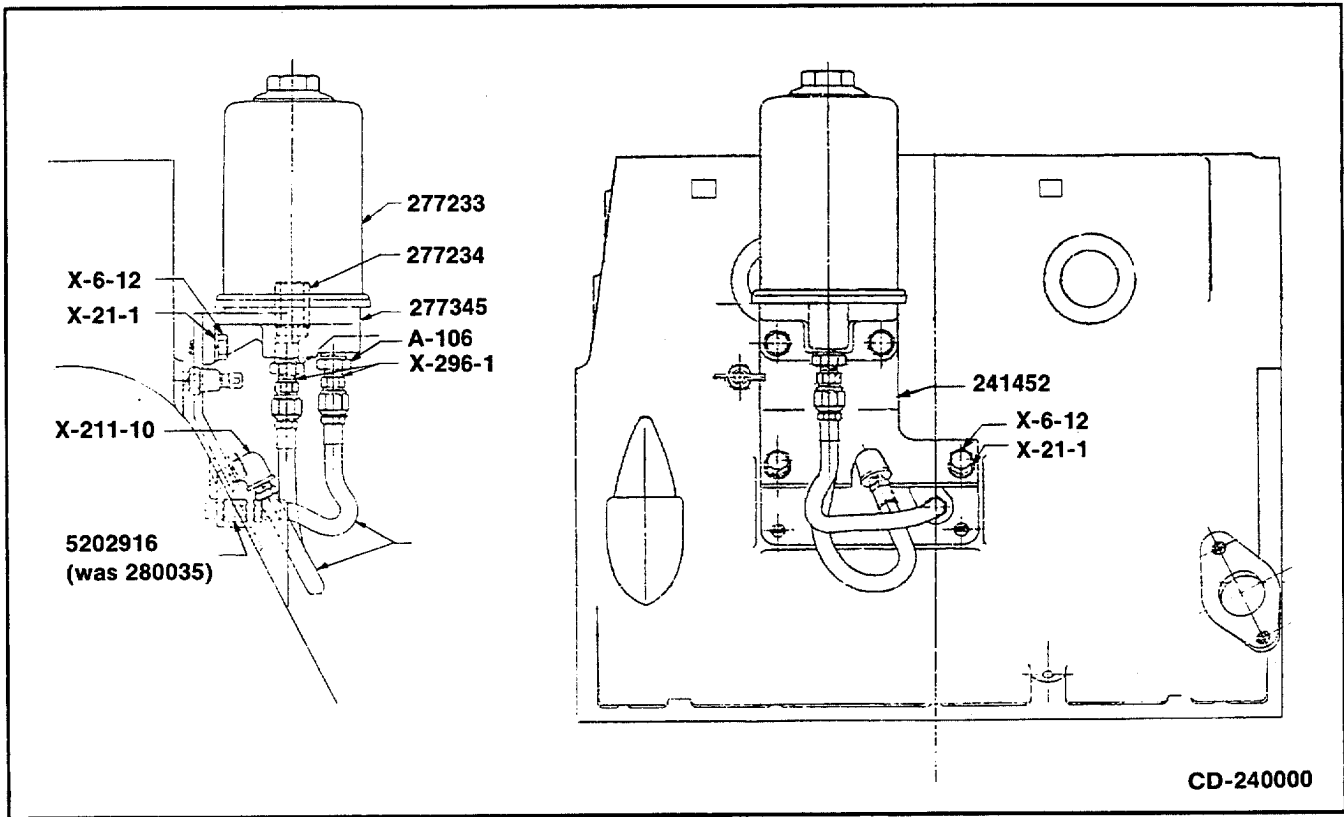

Oil Filter Kit 241484 Kohler L654 Engine

CD-240000

Parts Listing

Part No.	Description	Qty.
A-106	Bushing, 1/4-1/8 Reducer	2
X-6-12	Screw, 5/16-18 x 5/8"	4
X-21-1	Washer, 5/16 lock	4
X-211-10	Elbow, 1/8 (90)	1
X-296-1	Connector 1/8	2
241452	Bracket, Oil Filter	1
277233	Filter, Oil	1
277234	Nipple, 3/4-16	1
277345	Adapter, Oil Filter	1
277586	Decal, Oil Filter	1
280905	Line, Oil	2
5202916	Adapter, Pipe (was 280035)	1