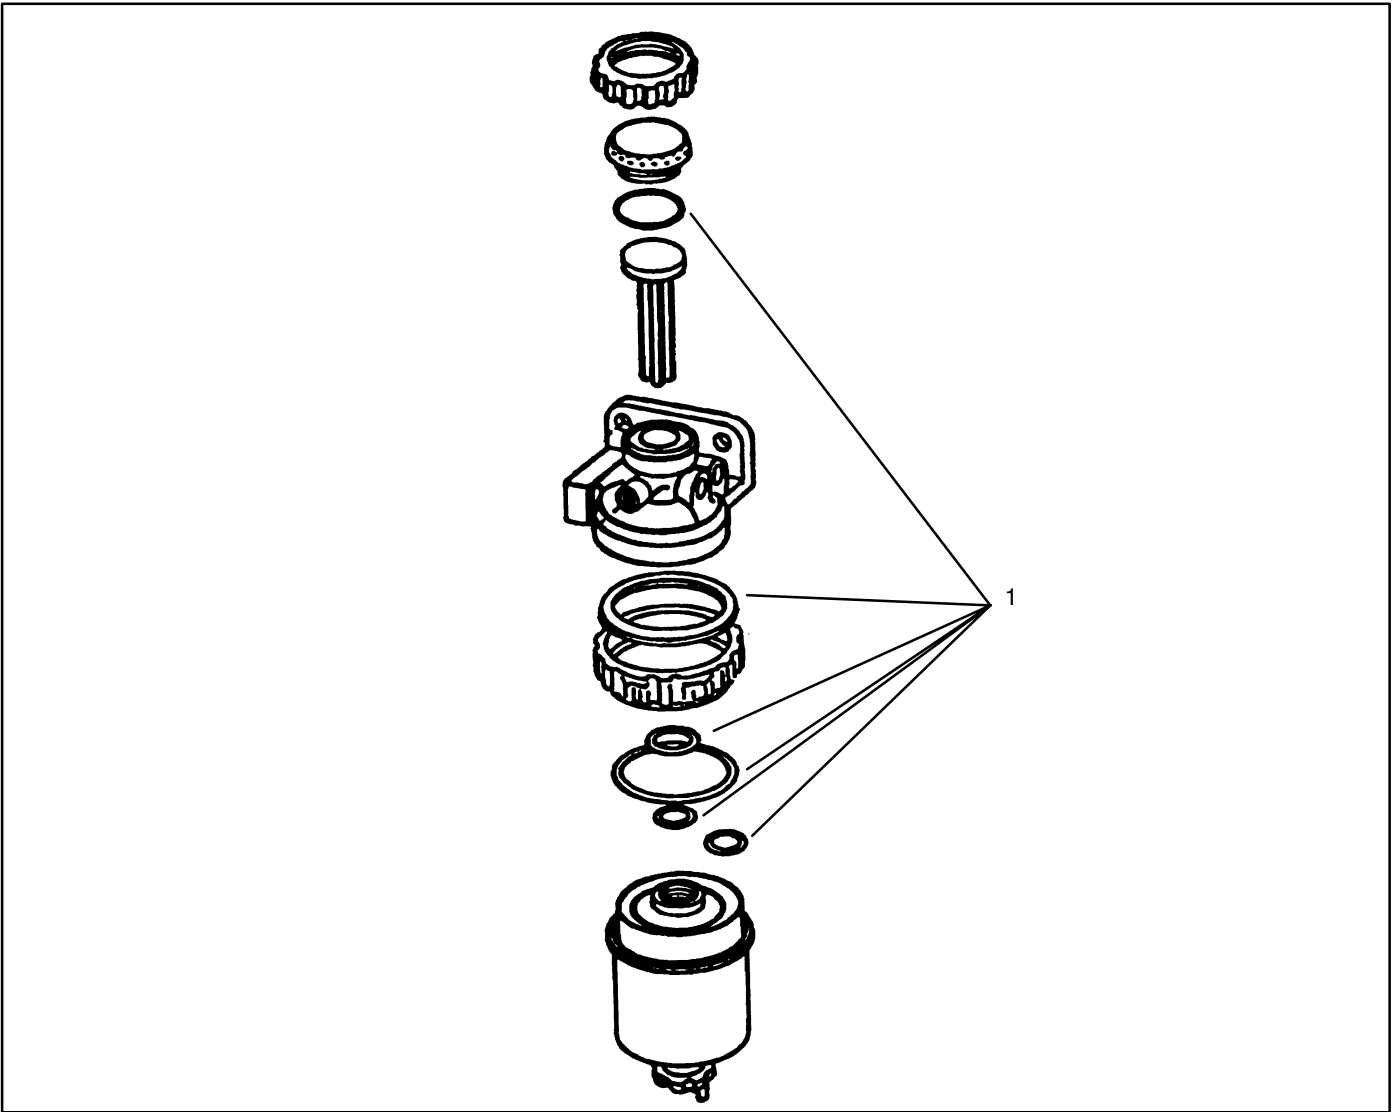

1. O-rings included in dust seal kit 222772

Figure 1. Dust Seal Kit 222772