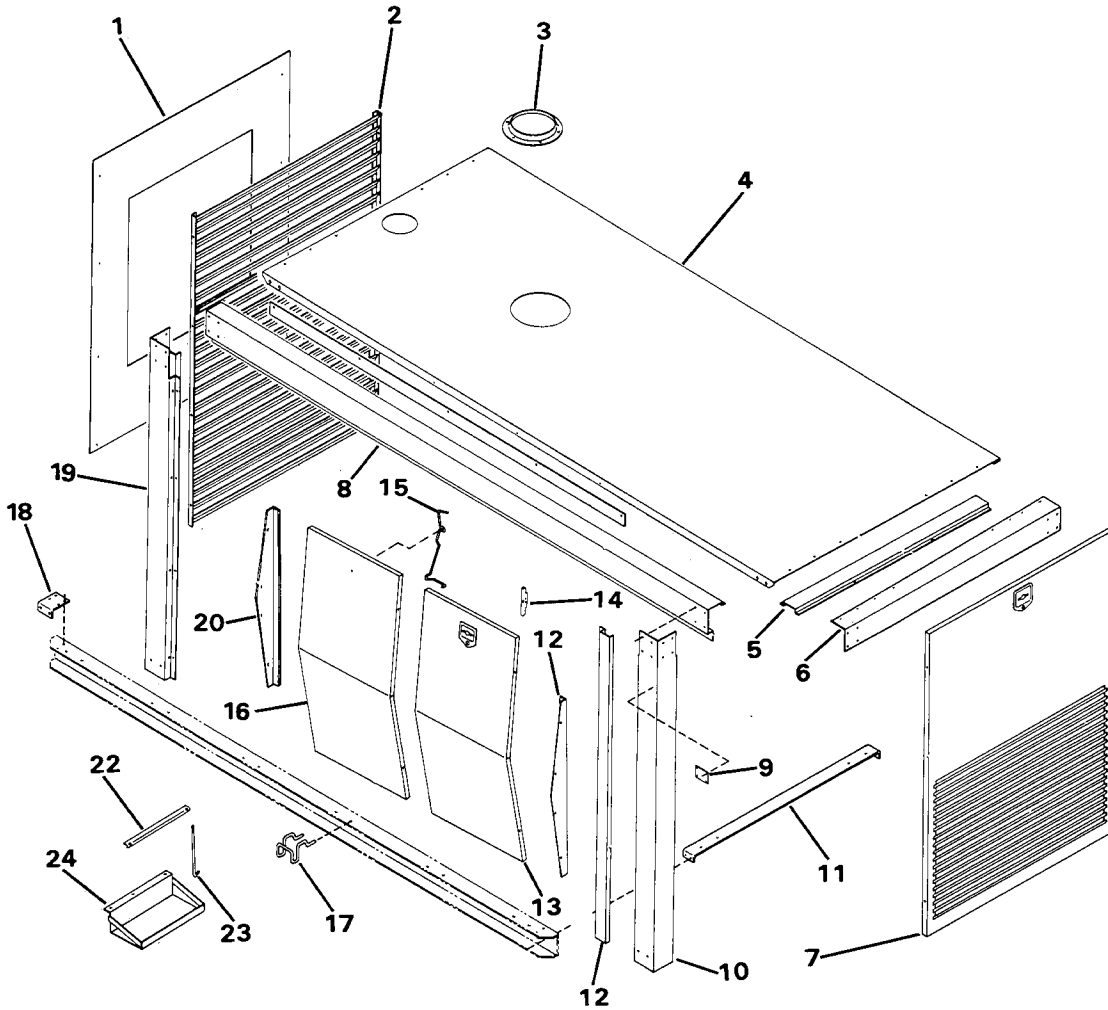

*Basic, no pre-drilled holes or cutouts.

Housing and Mounting 501

View A
Old Style

Housing and Mounting 501

**View B
New Style**

Suffix 6, Fuel Priming Or Float Tanks 30 kW, G2300 (Radiator) — Kit 290458

Description	Part Number	Description	Part Number
Line, flex. fuel, 36"	265464	Connector, tank inlet (disc.)	266104
Line, flex. fuel, 18"	265461	Line, flex. fuel, 22"	271500
Line, flex. fuel, 41"	265484	Elbow, overflow	280169
Damper, vibration (2)	265844	Bracket, tank mounting	285553
Tank, fuel	265845	Block, fuel	285960