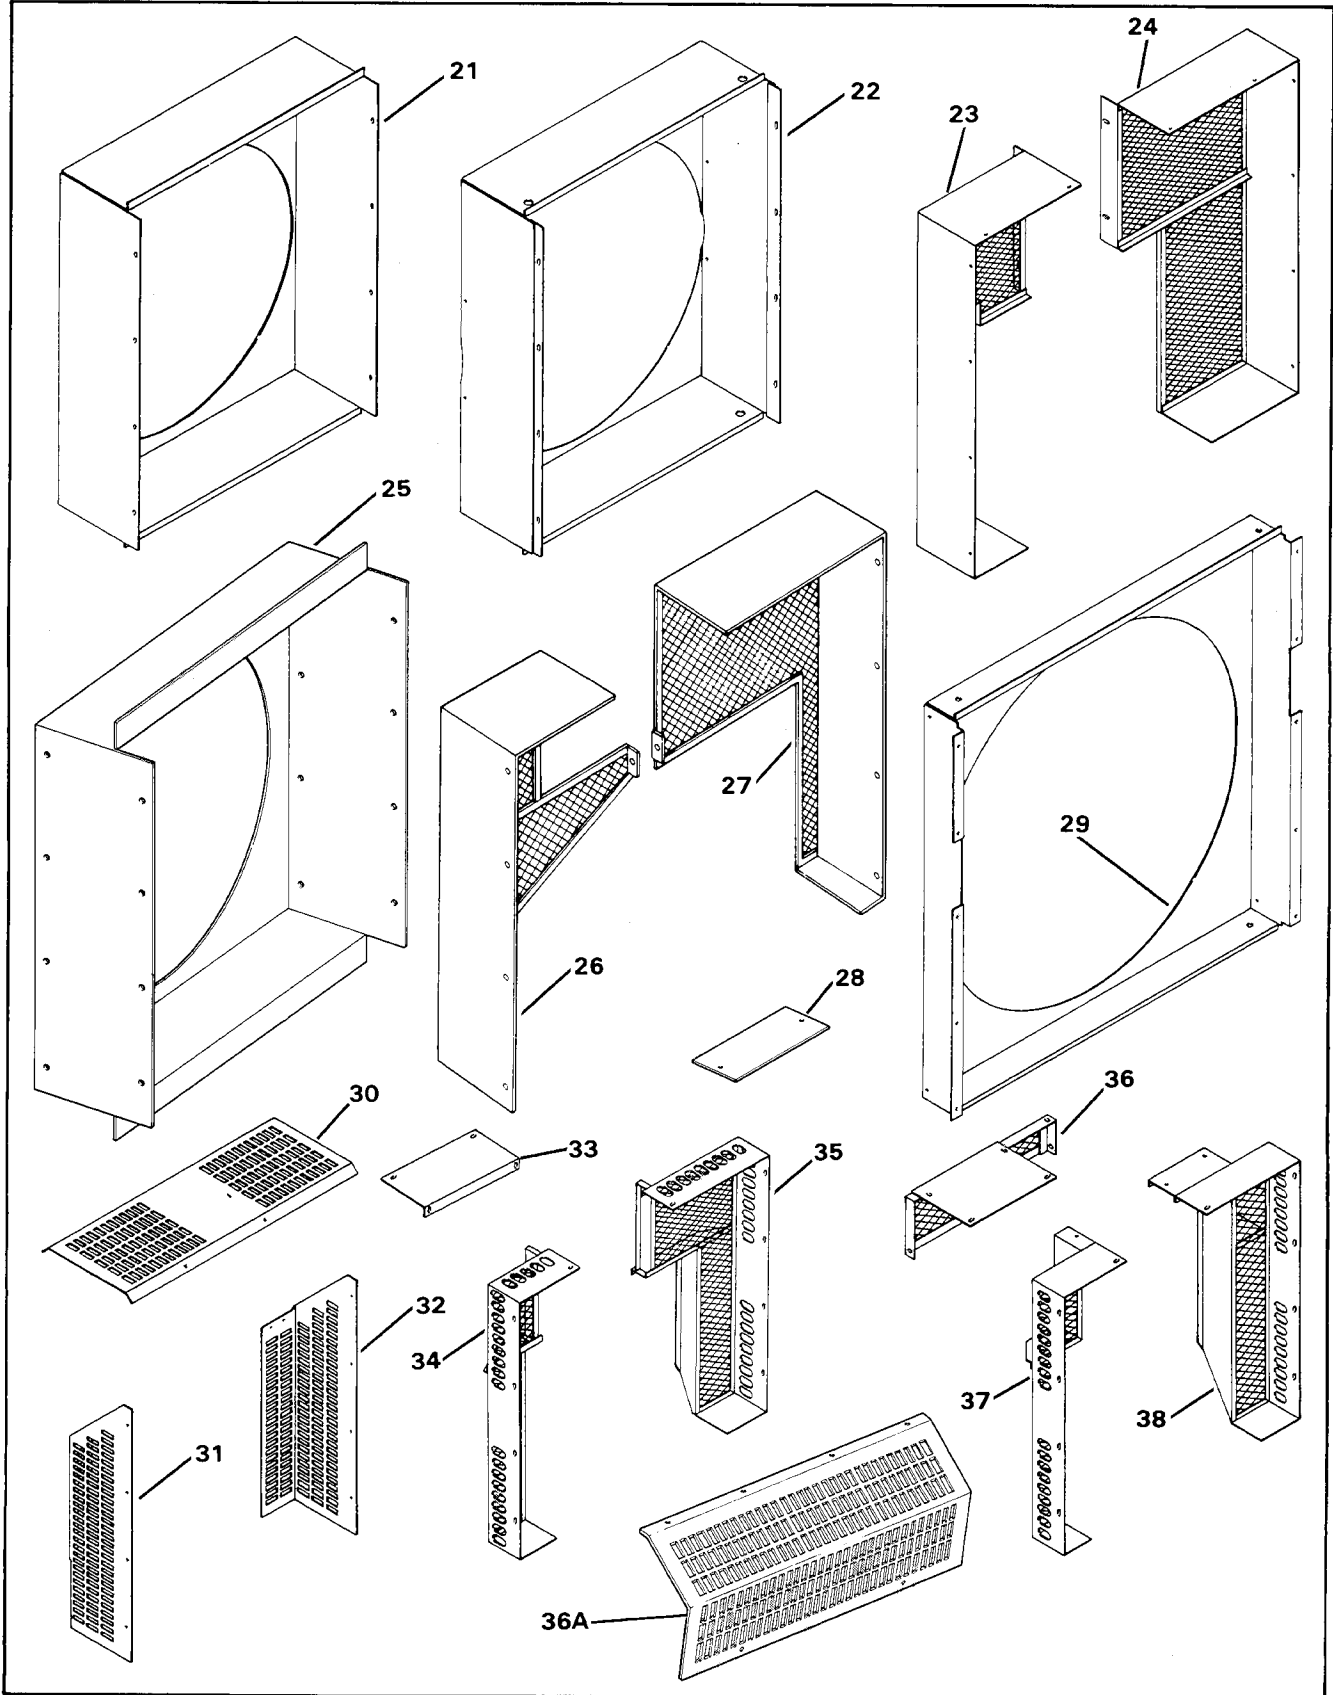

Cooling System

104