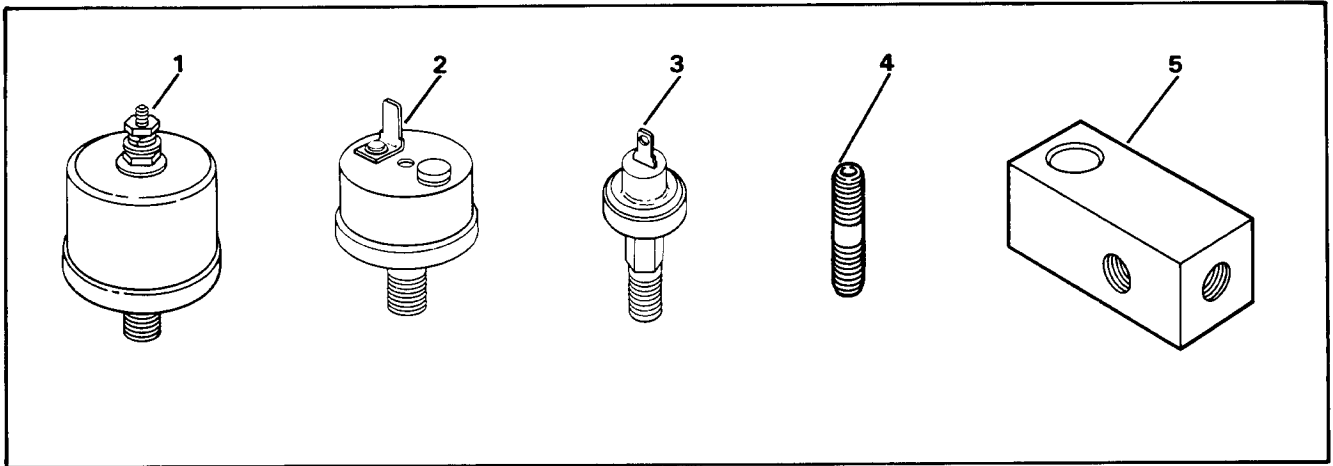

Low Oil Pressure Switch 108