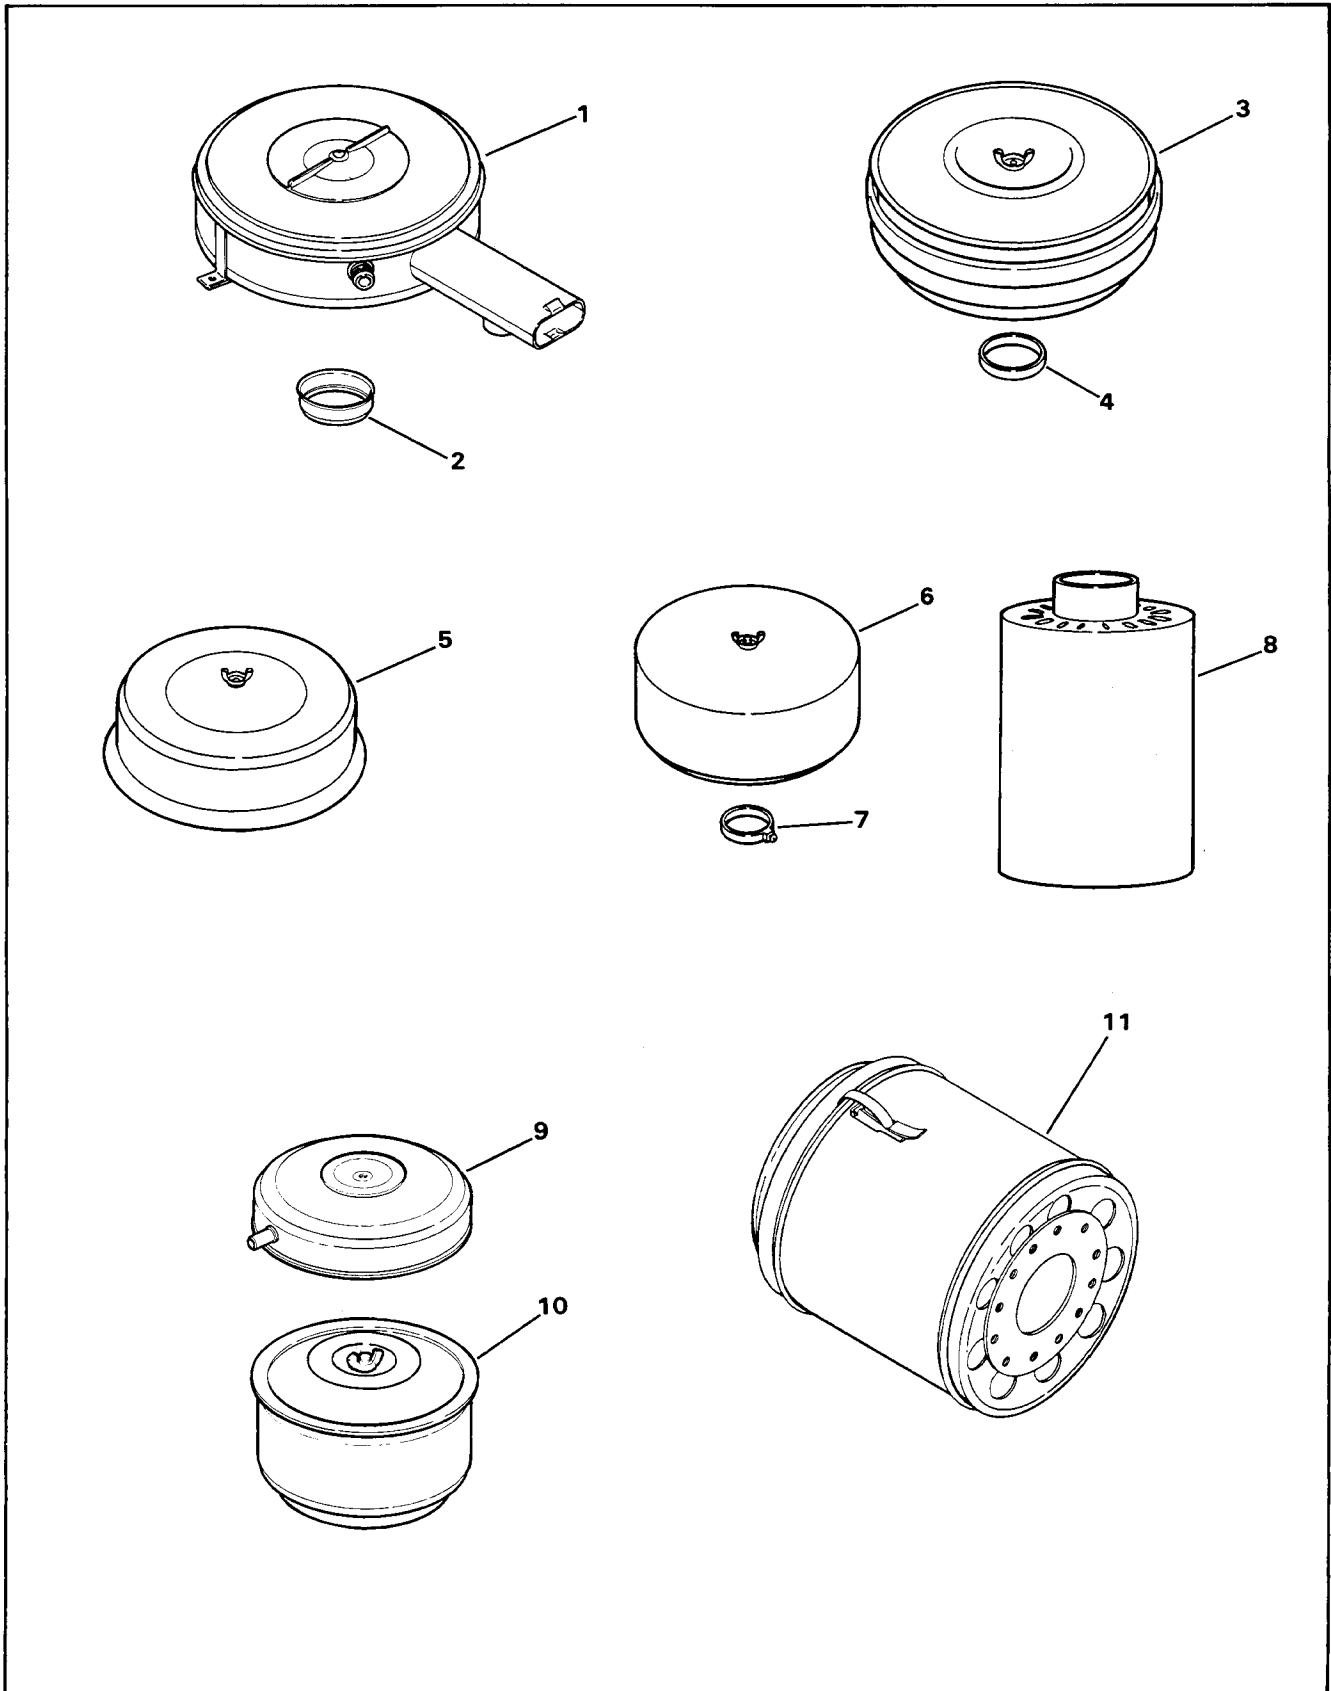

Air Intake 101