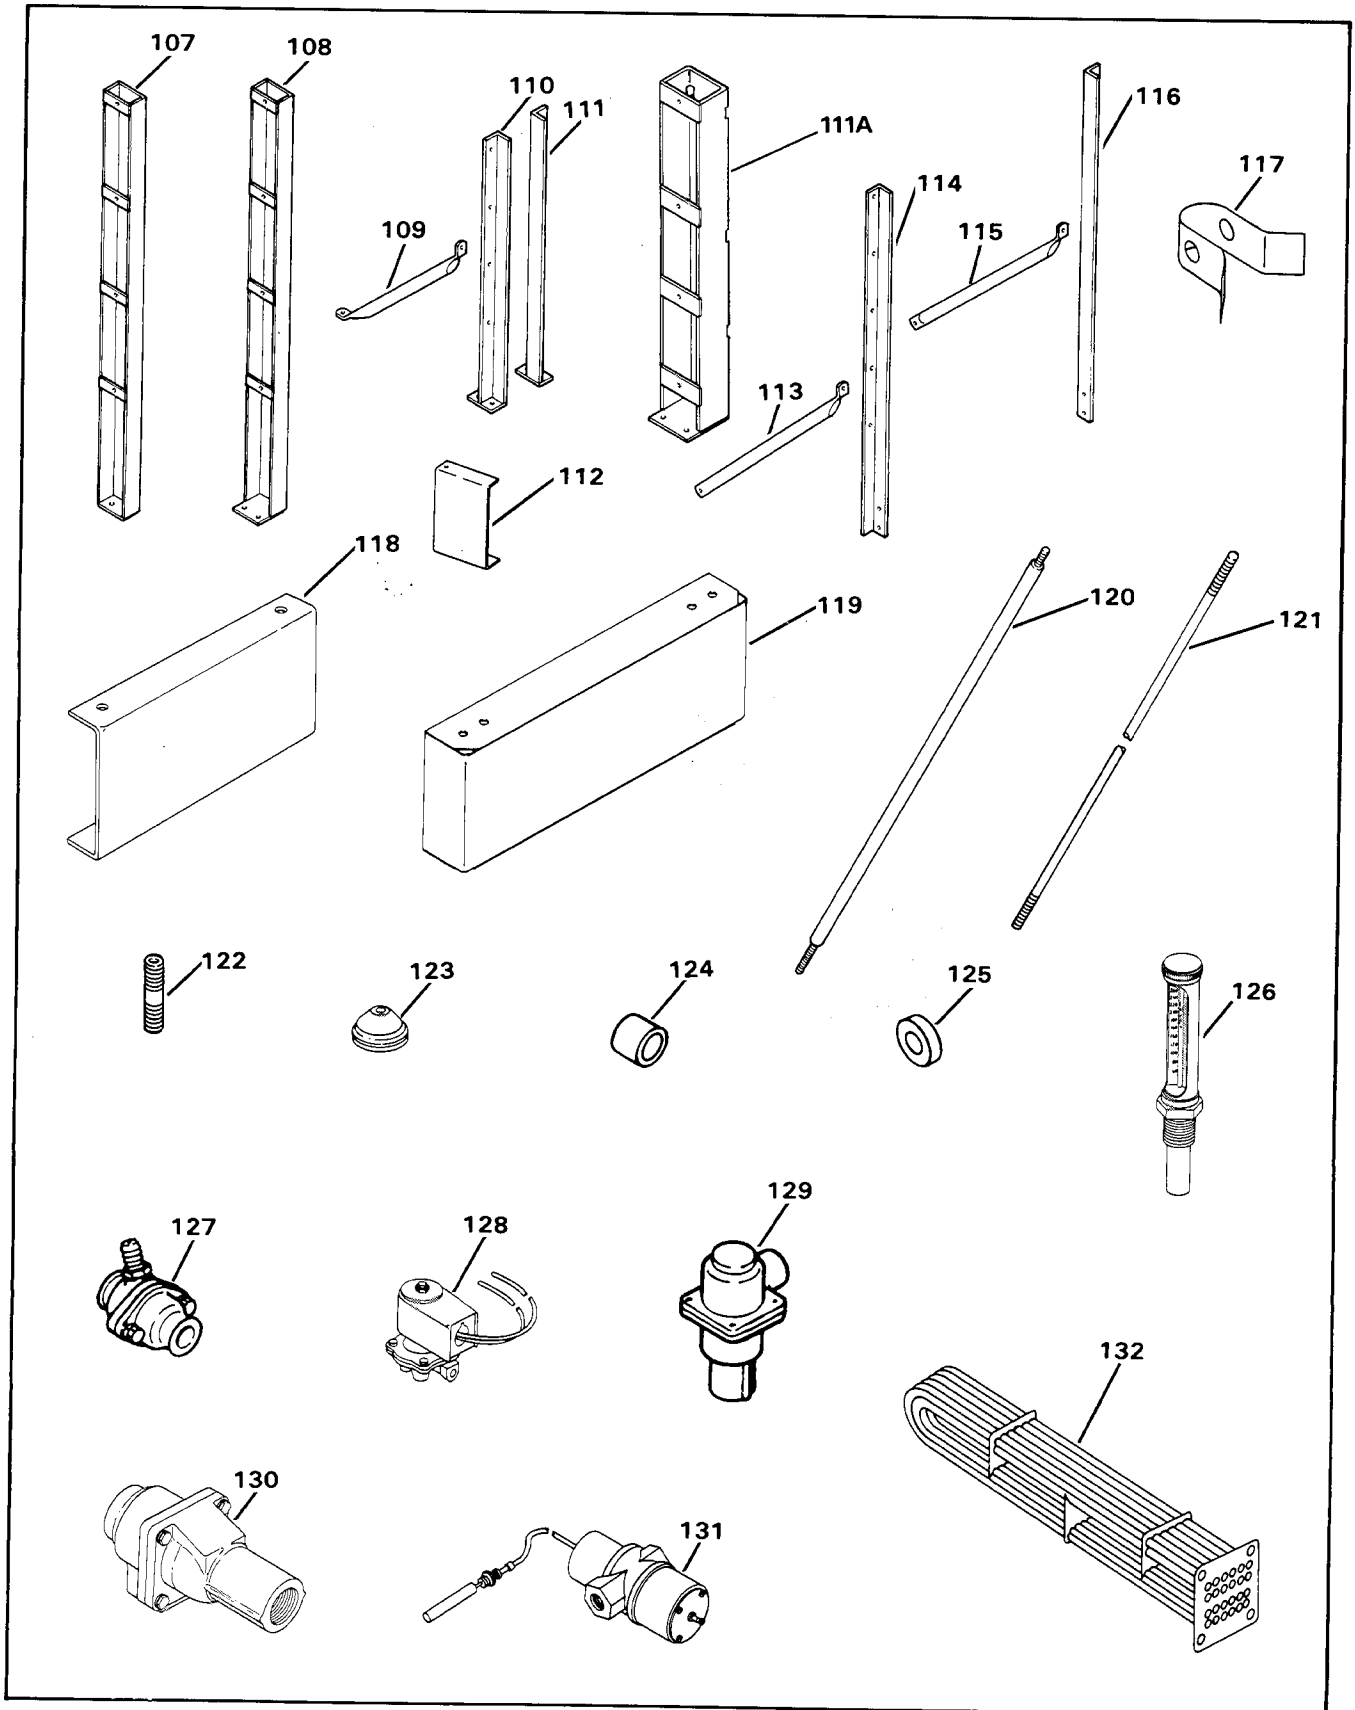

Cooling System 104