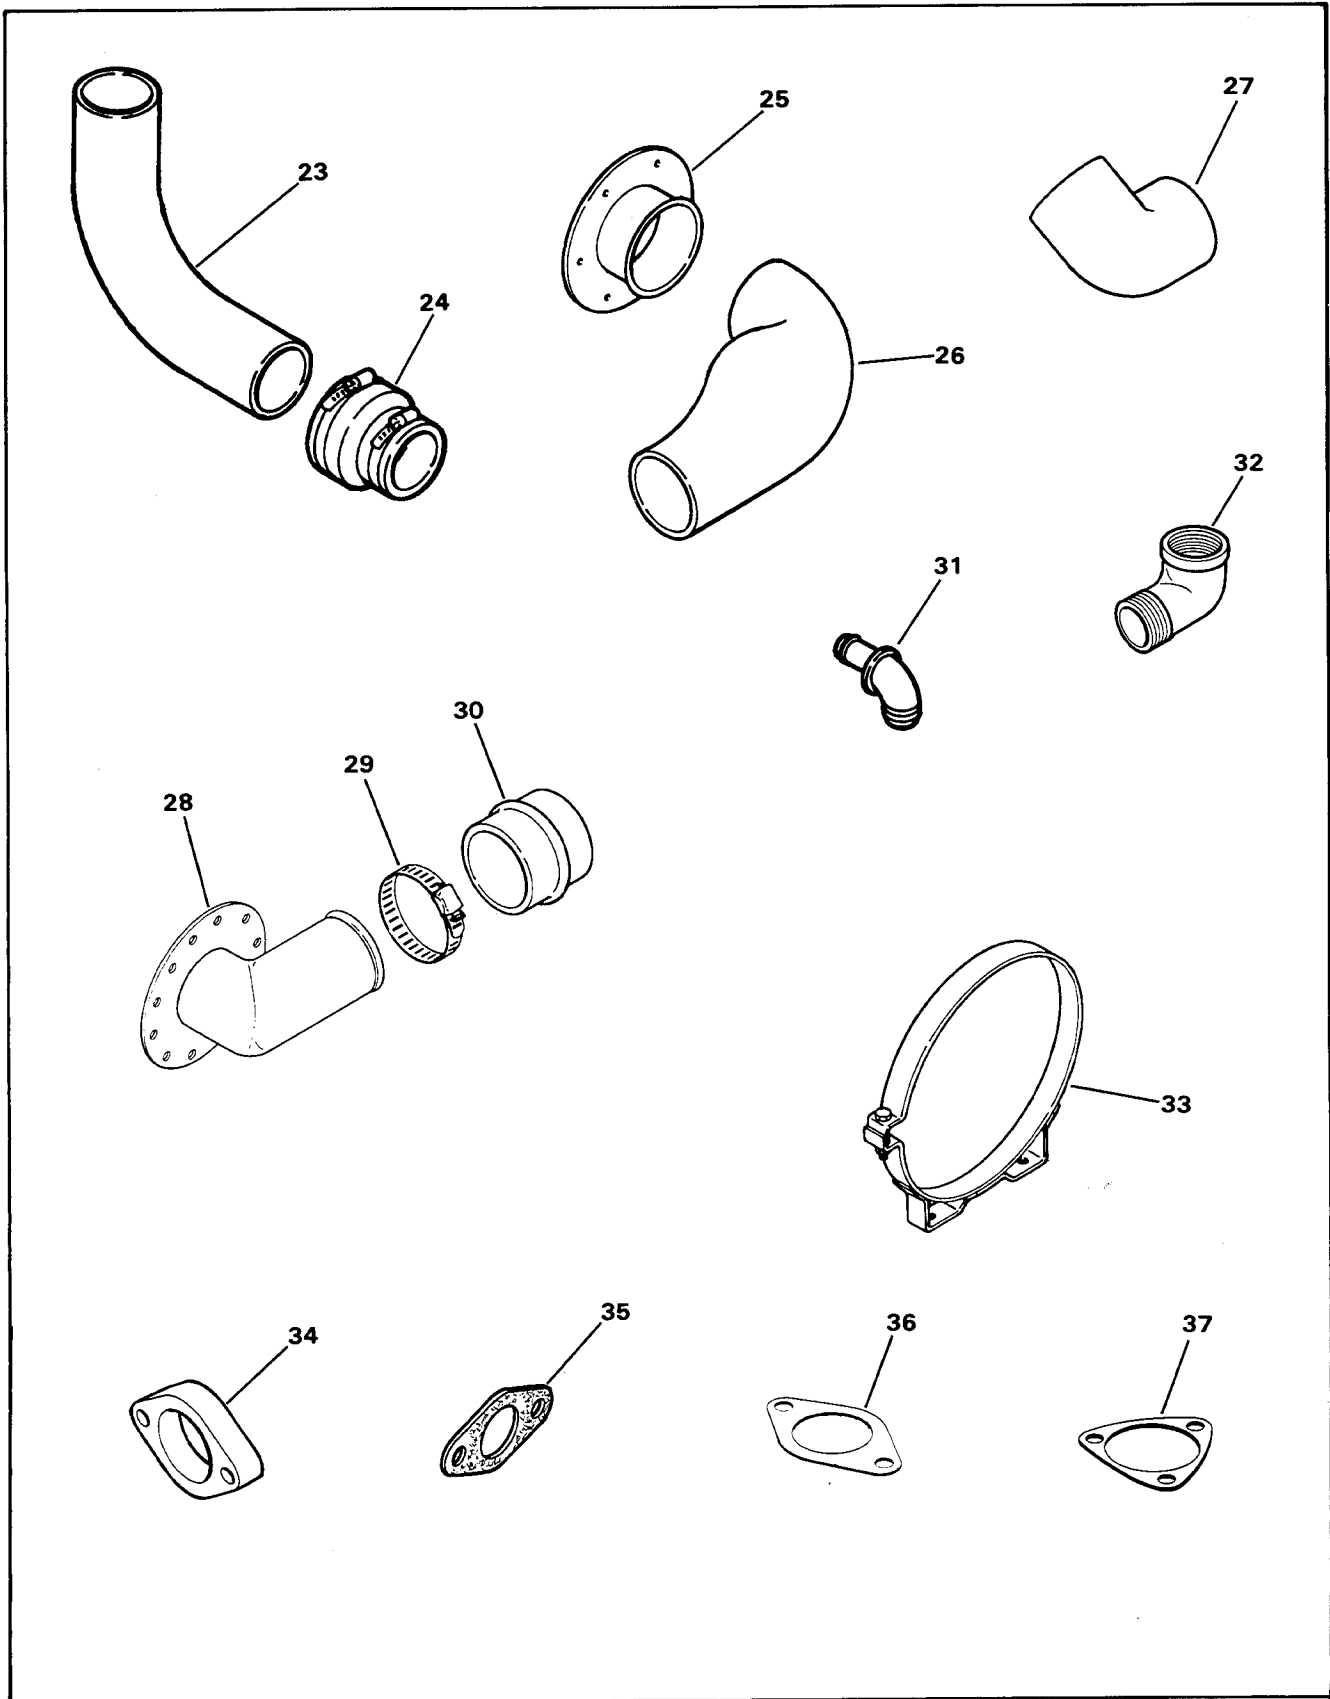

Air Intake 101