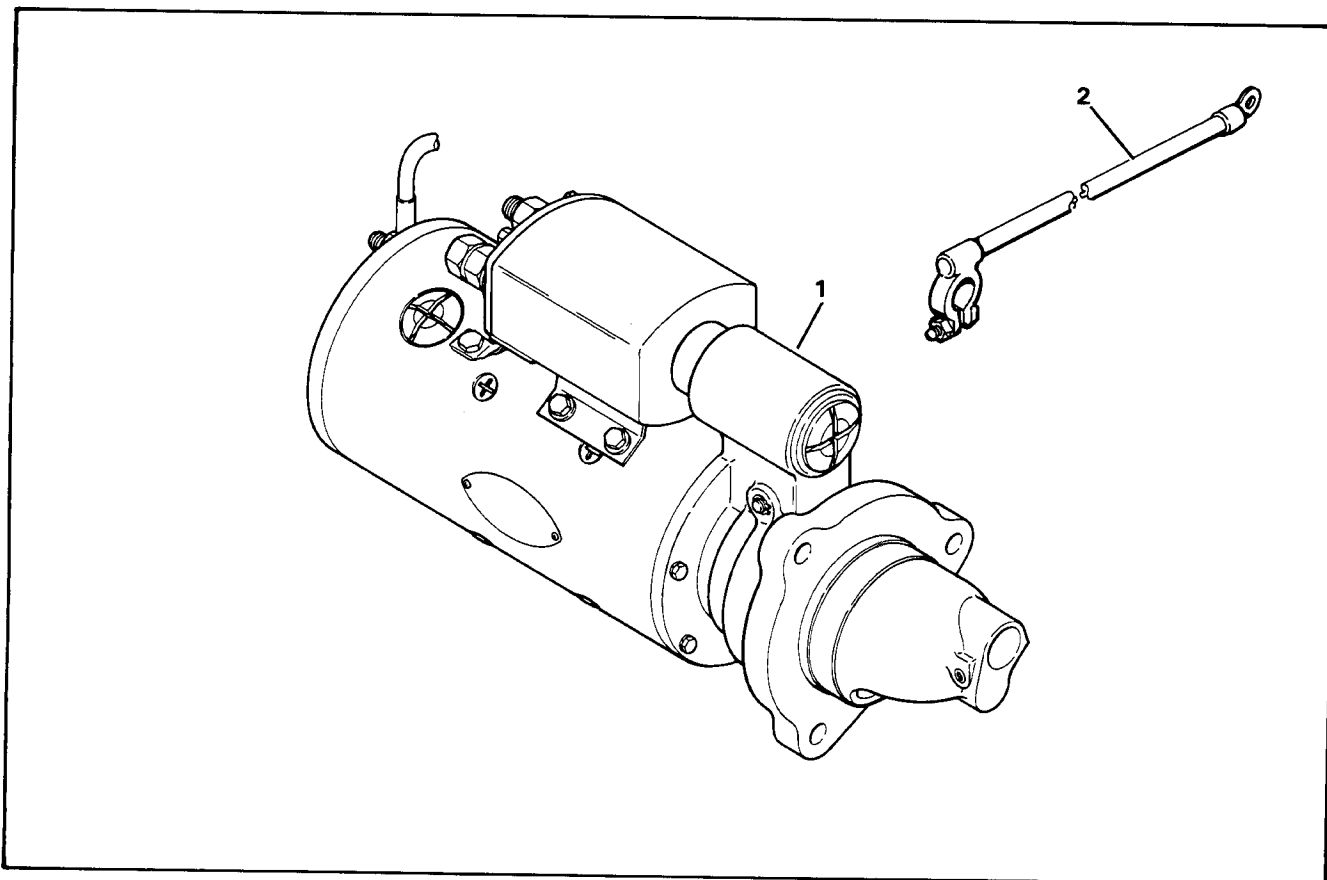

Starter 112