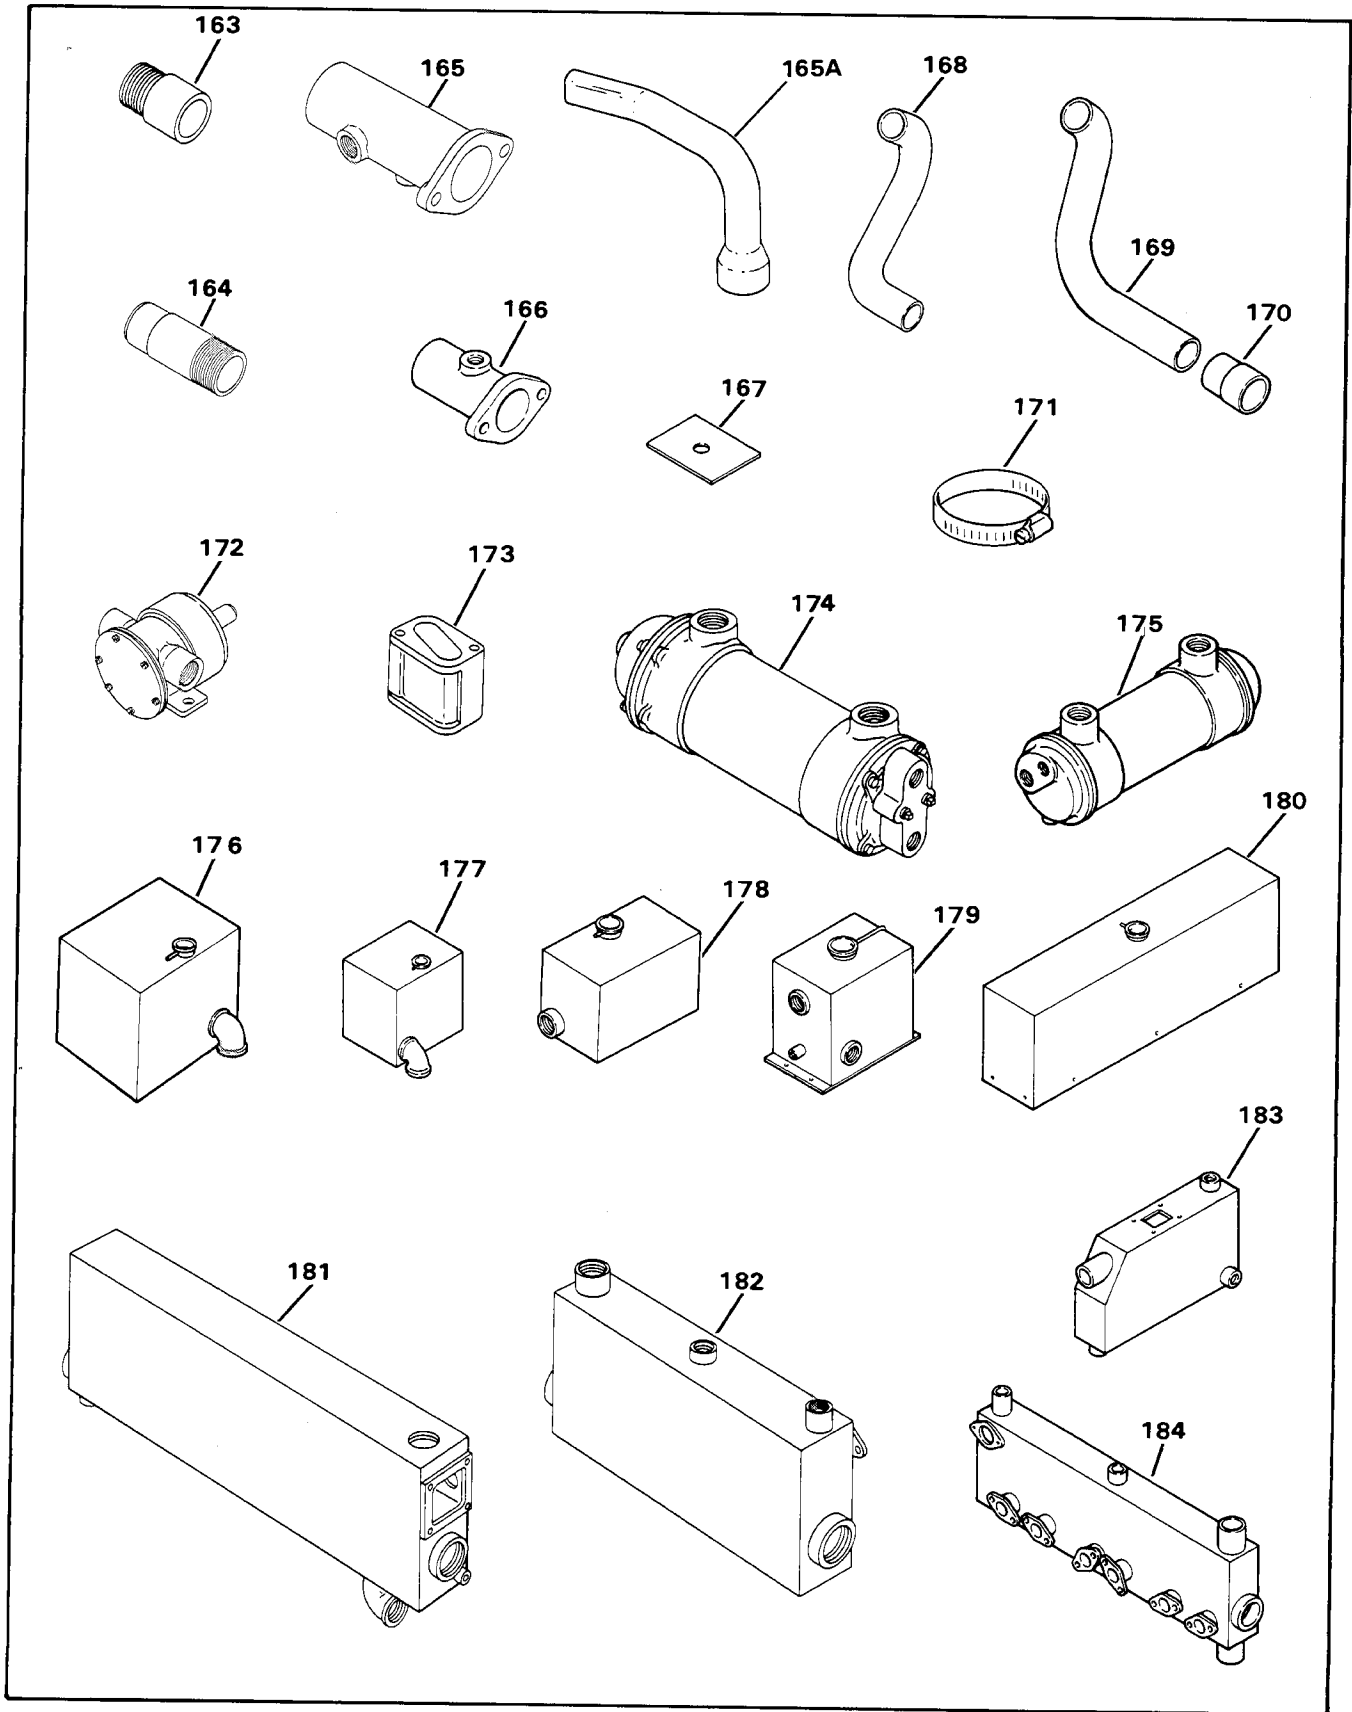

Cooling System

104