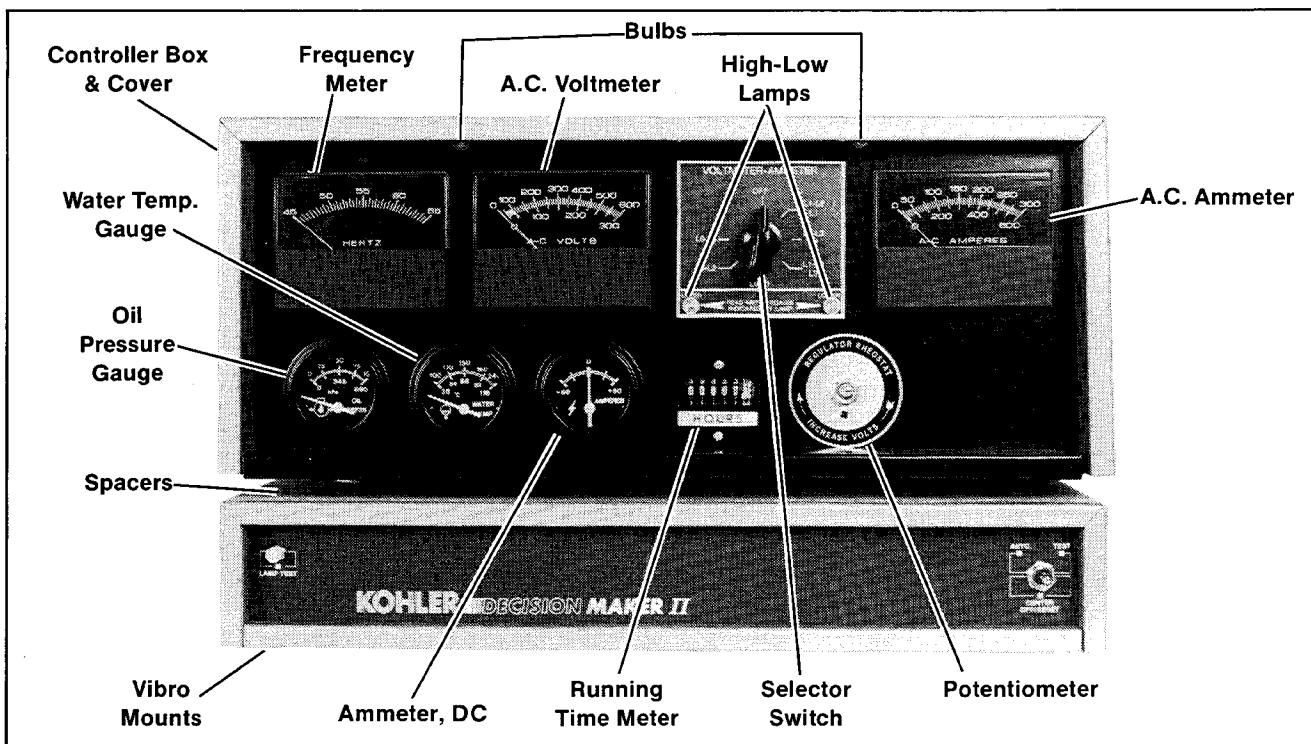

Controller and Mounting 301

Meter Box