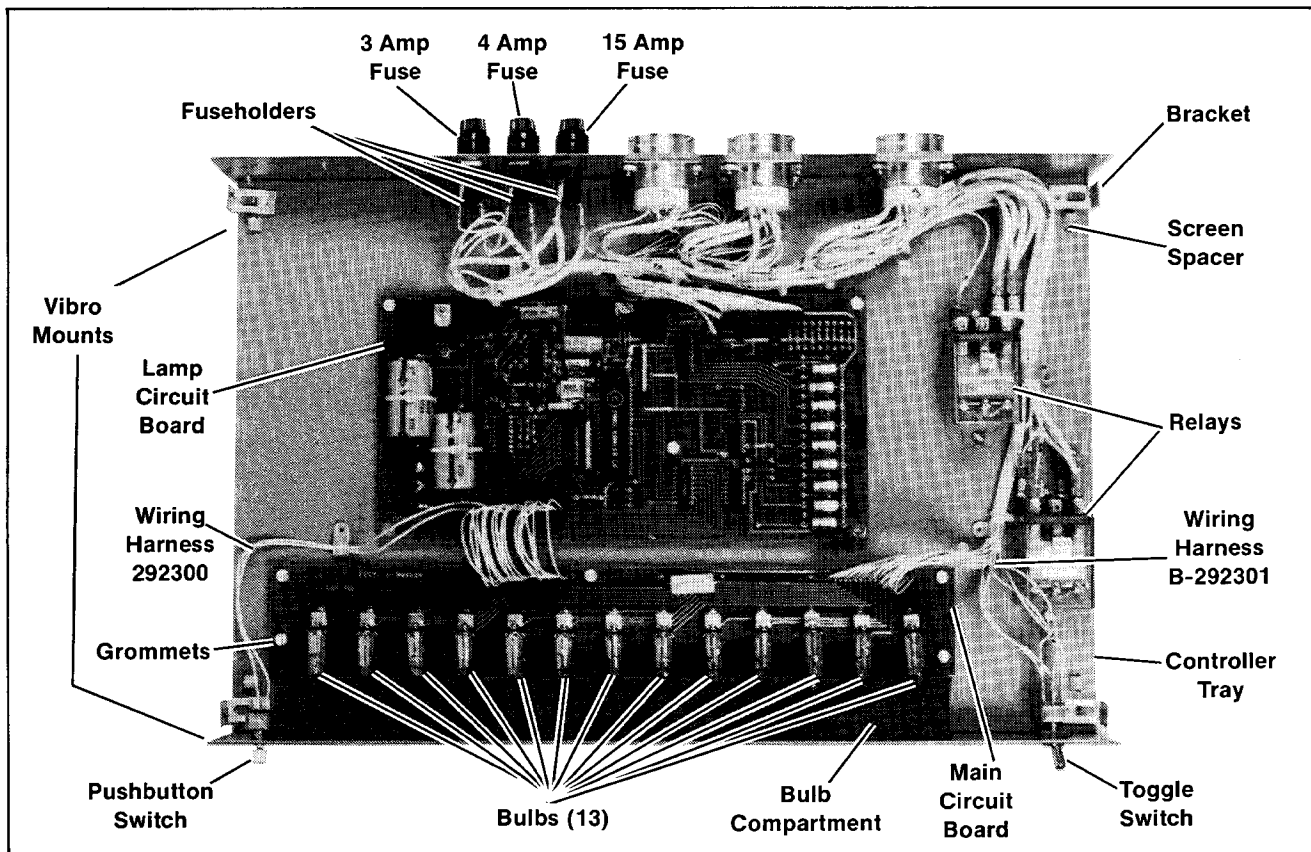

Controller and Mounting 301

Dec II Microprocessor Base Tray