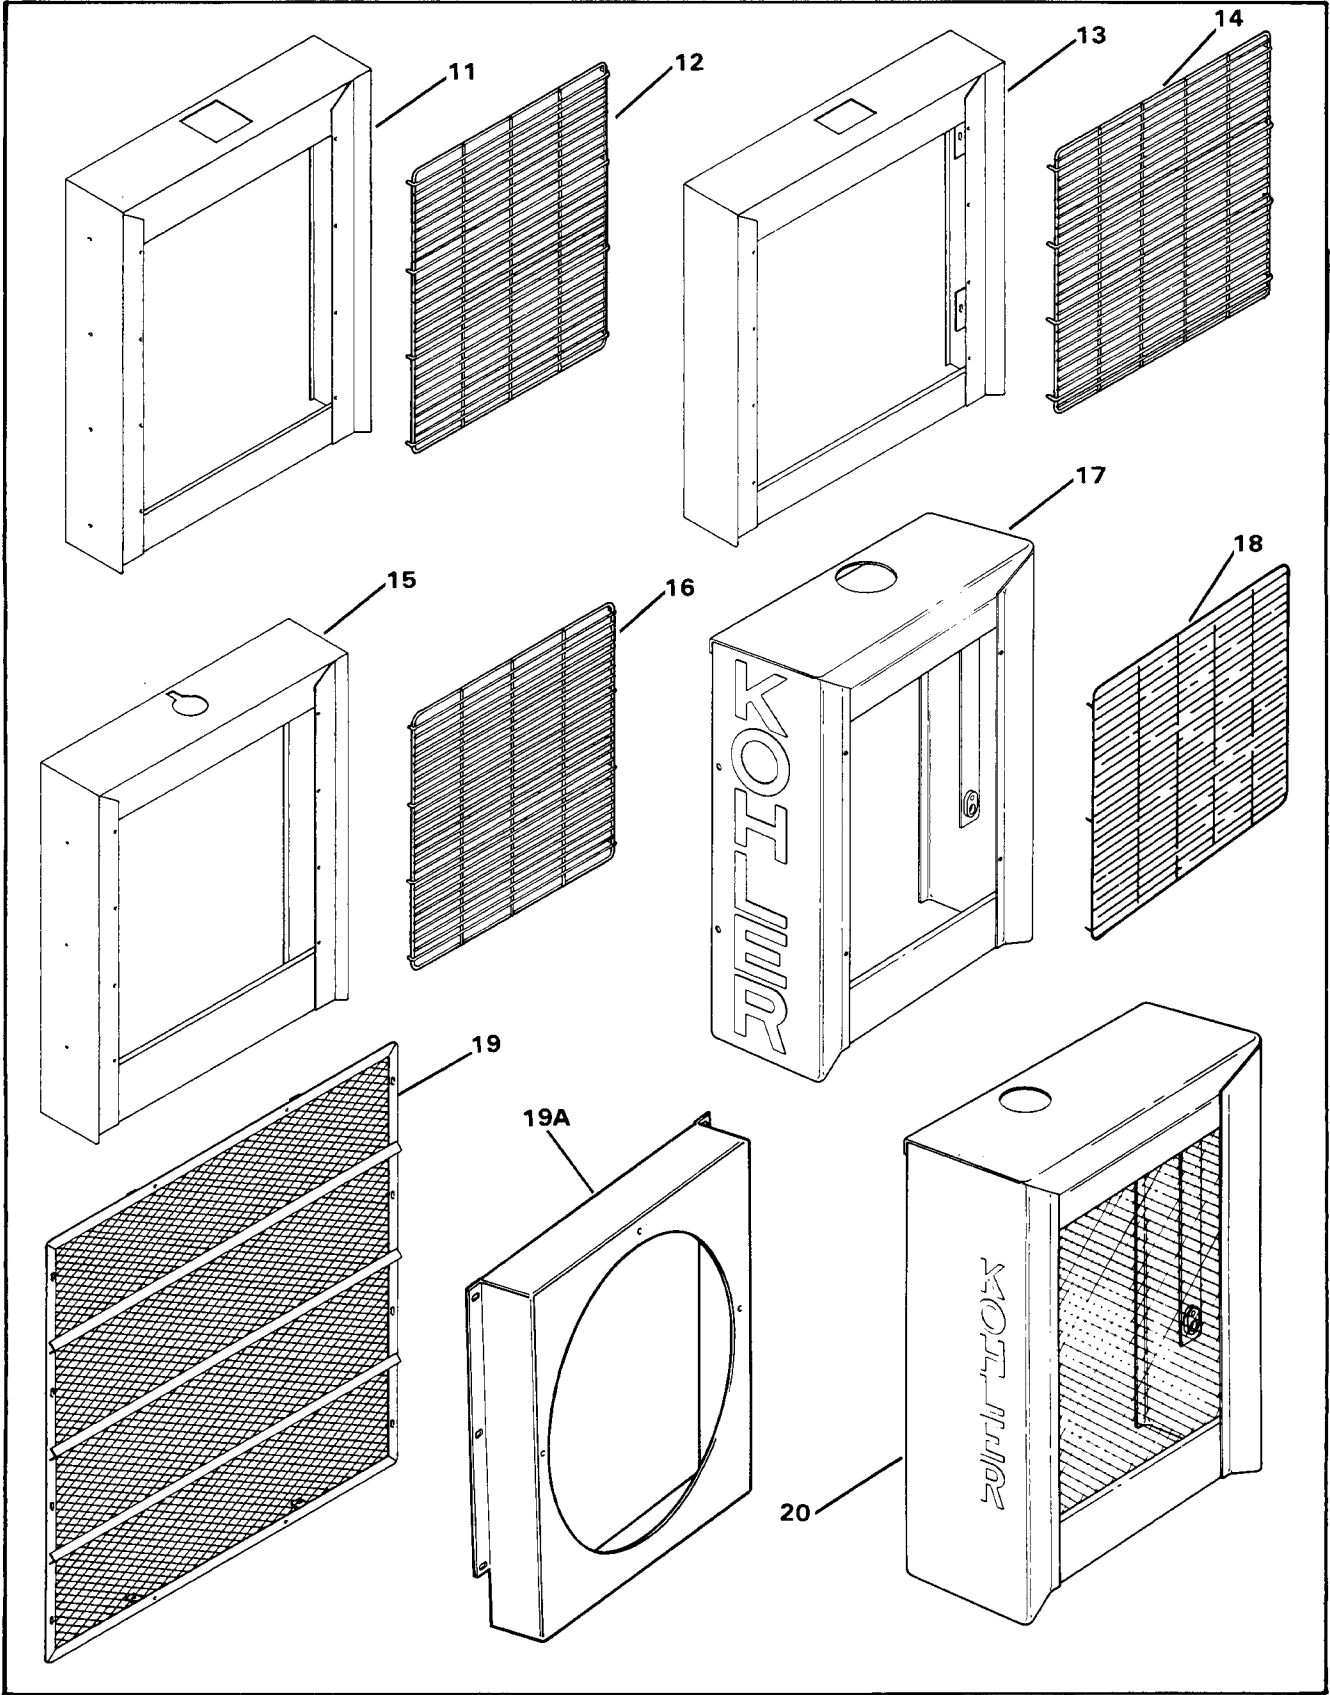

250 kW (21000)

Part Number	Description	Page	Ref. Number	Part Number	Description	Page	Ref. Number
160669	Hose (2) (disc.)	37	147	290410	Guard, belt (disc.)	33	49

Cooling System

104

Cooling System 104

Cooling System