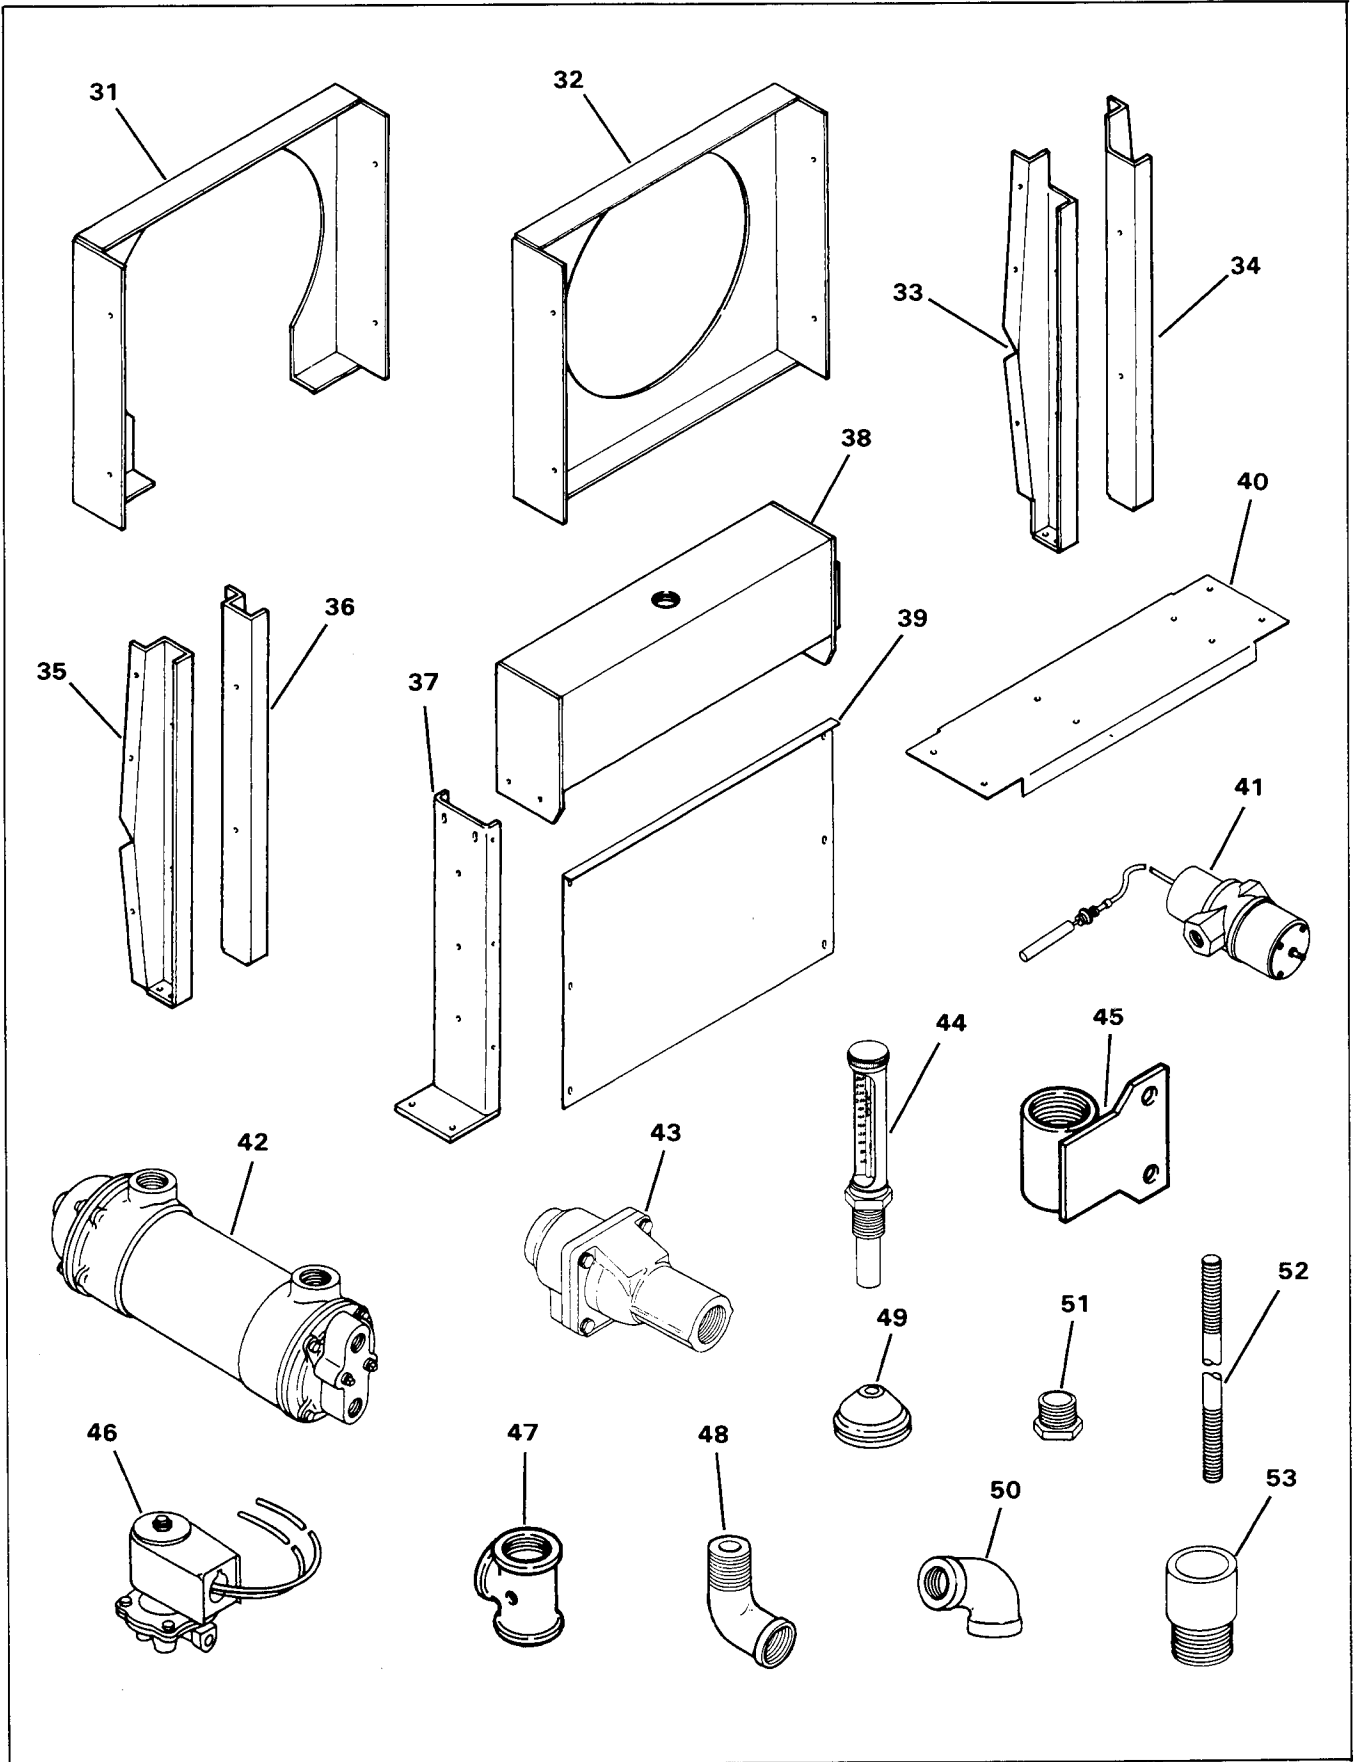

Cooling System

104