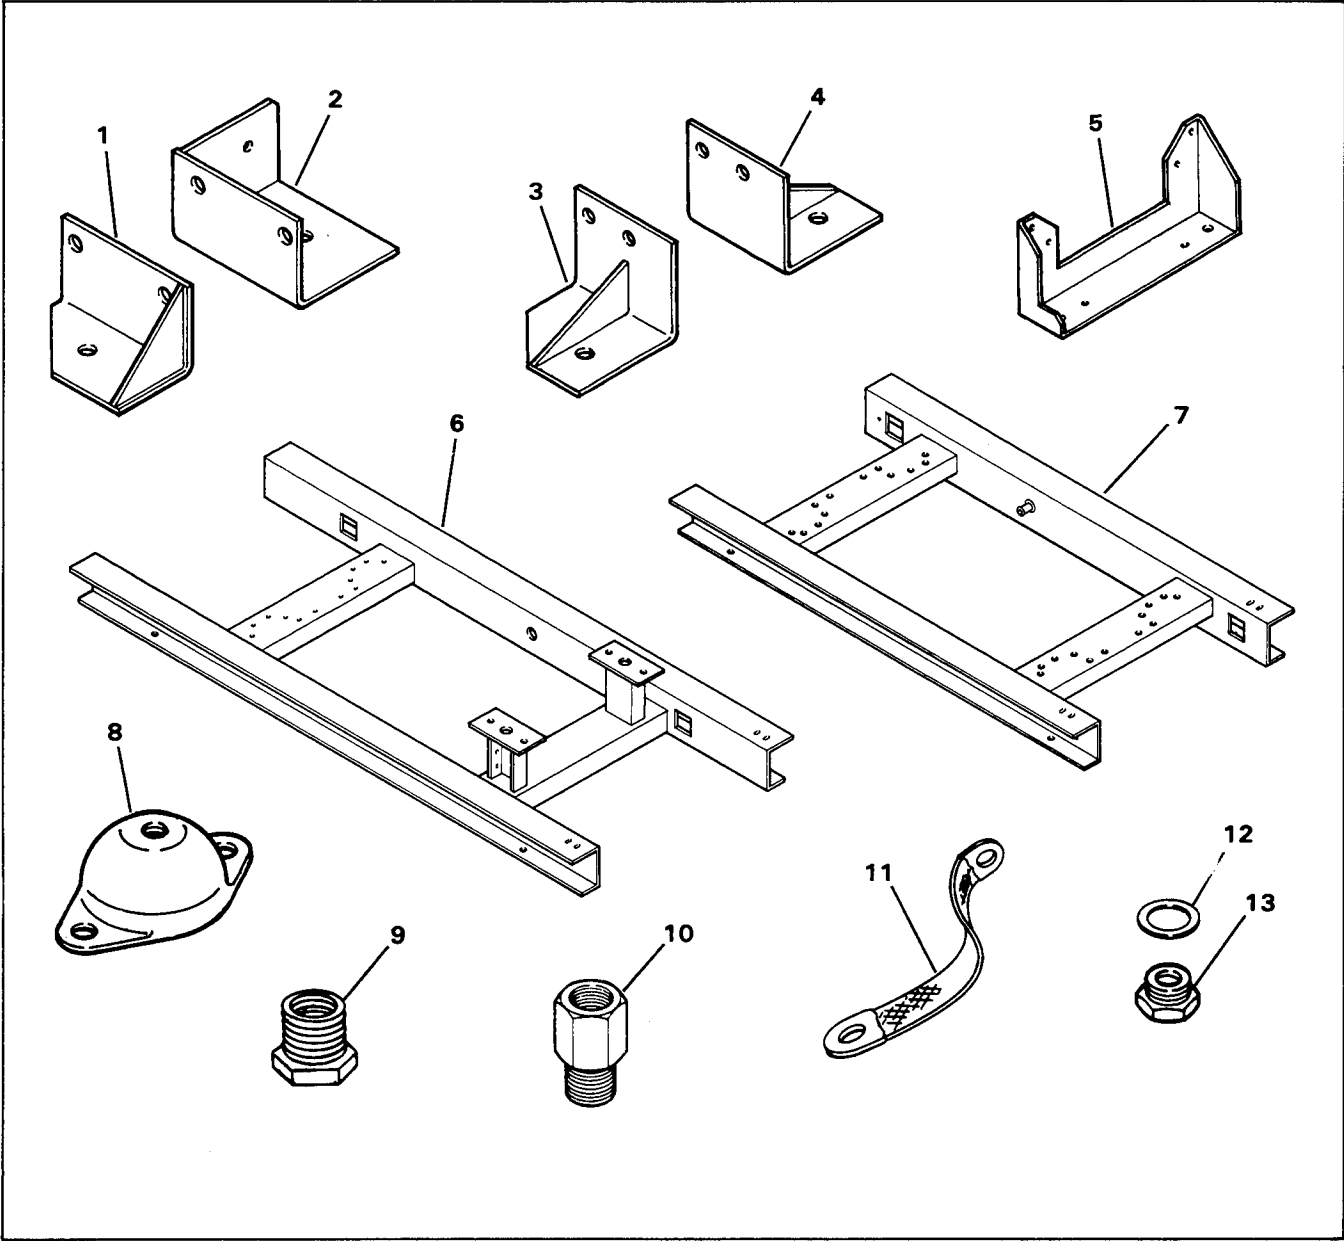

Skid and Mounting 109