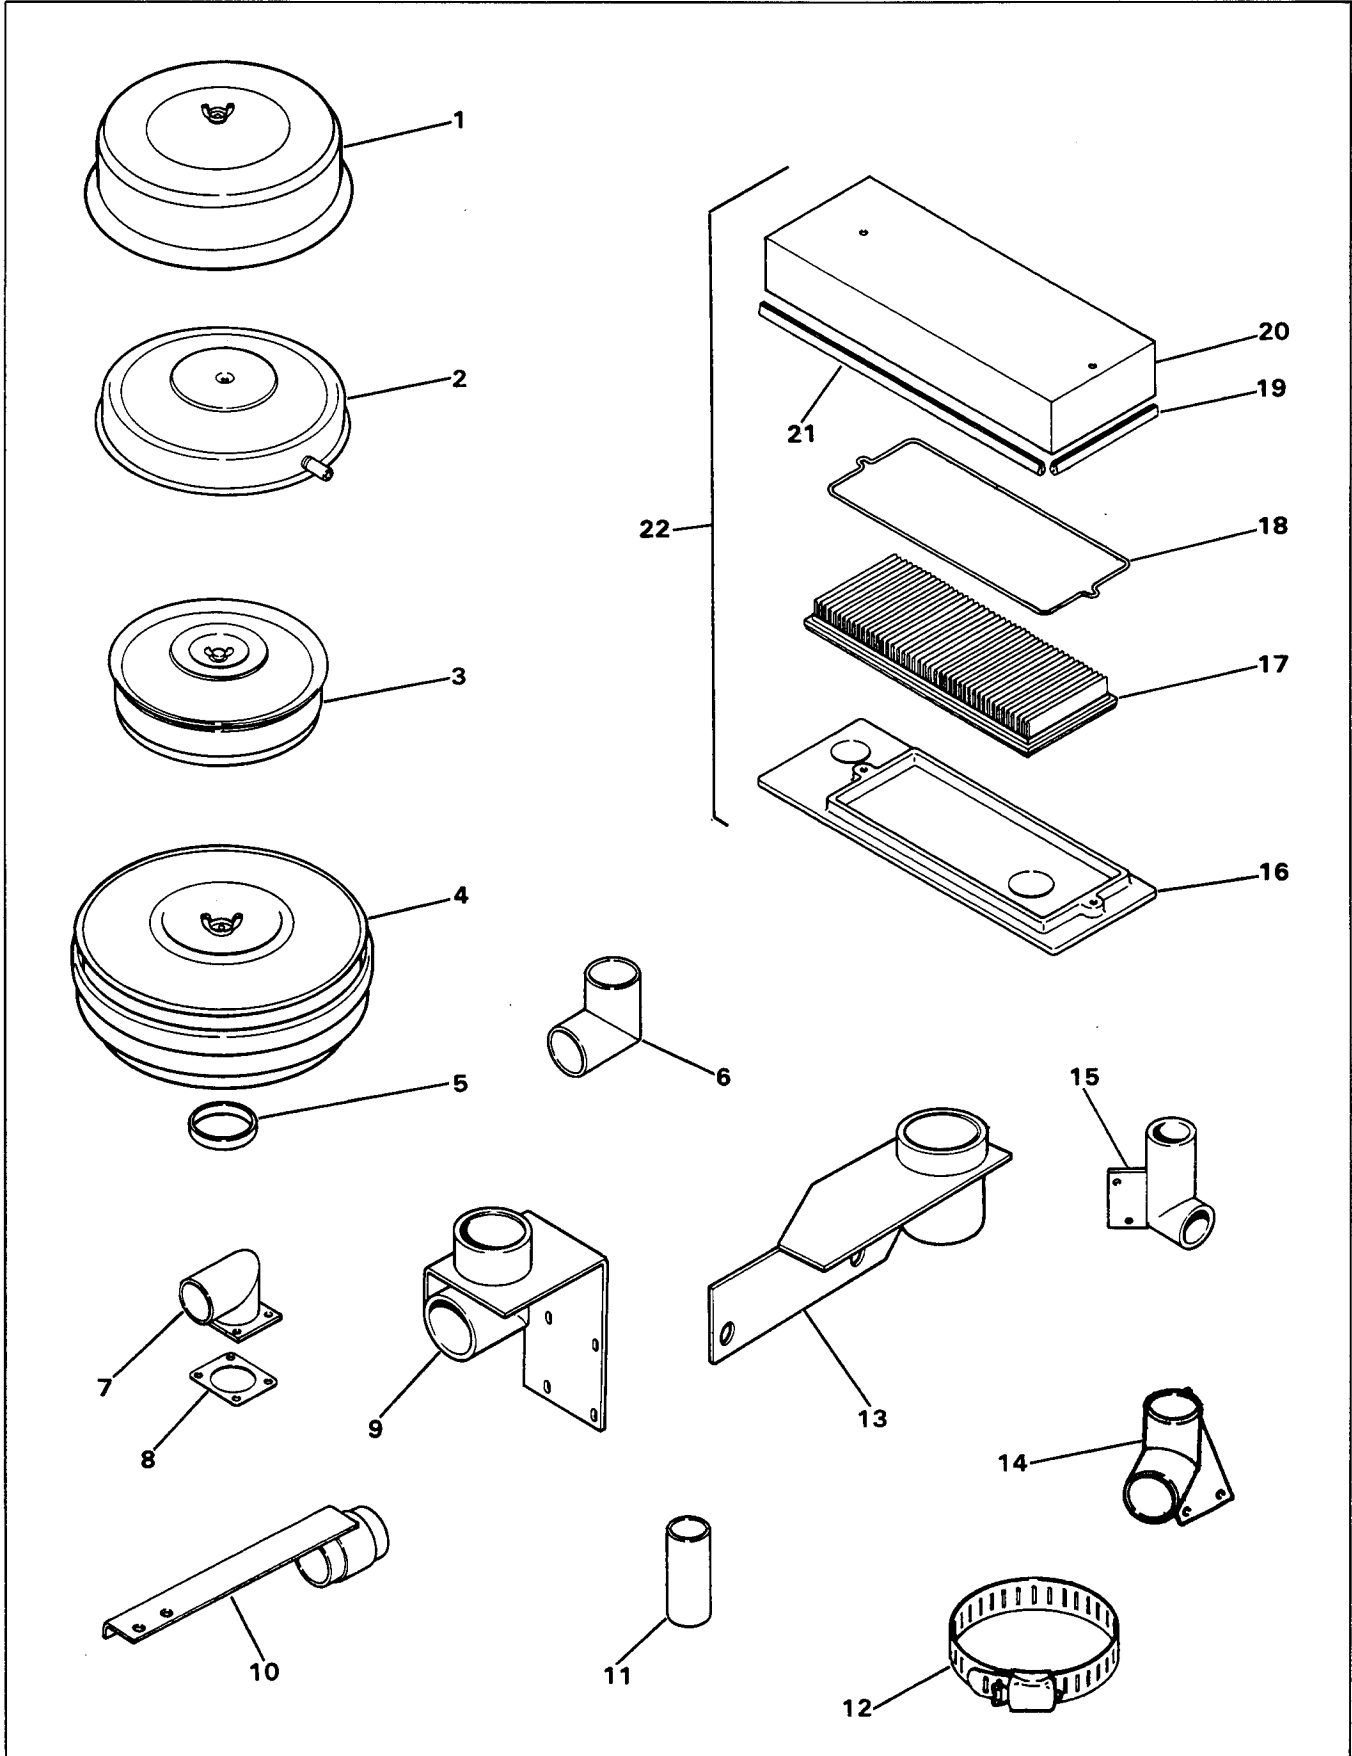

Air Intake 101