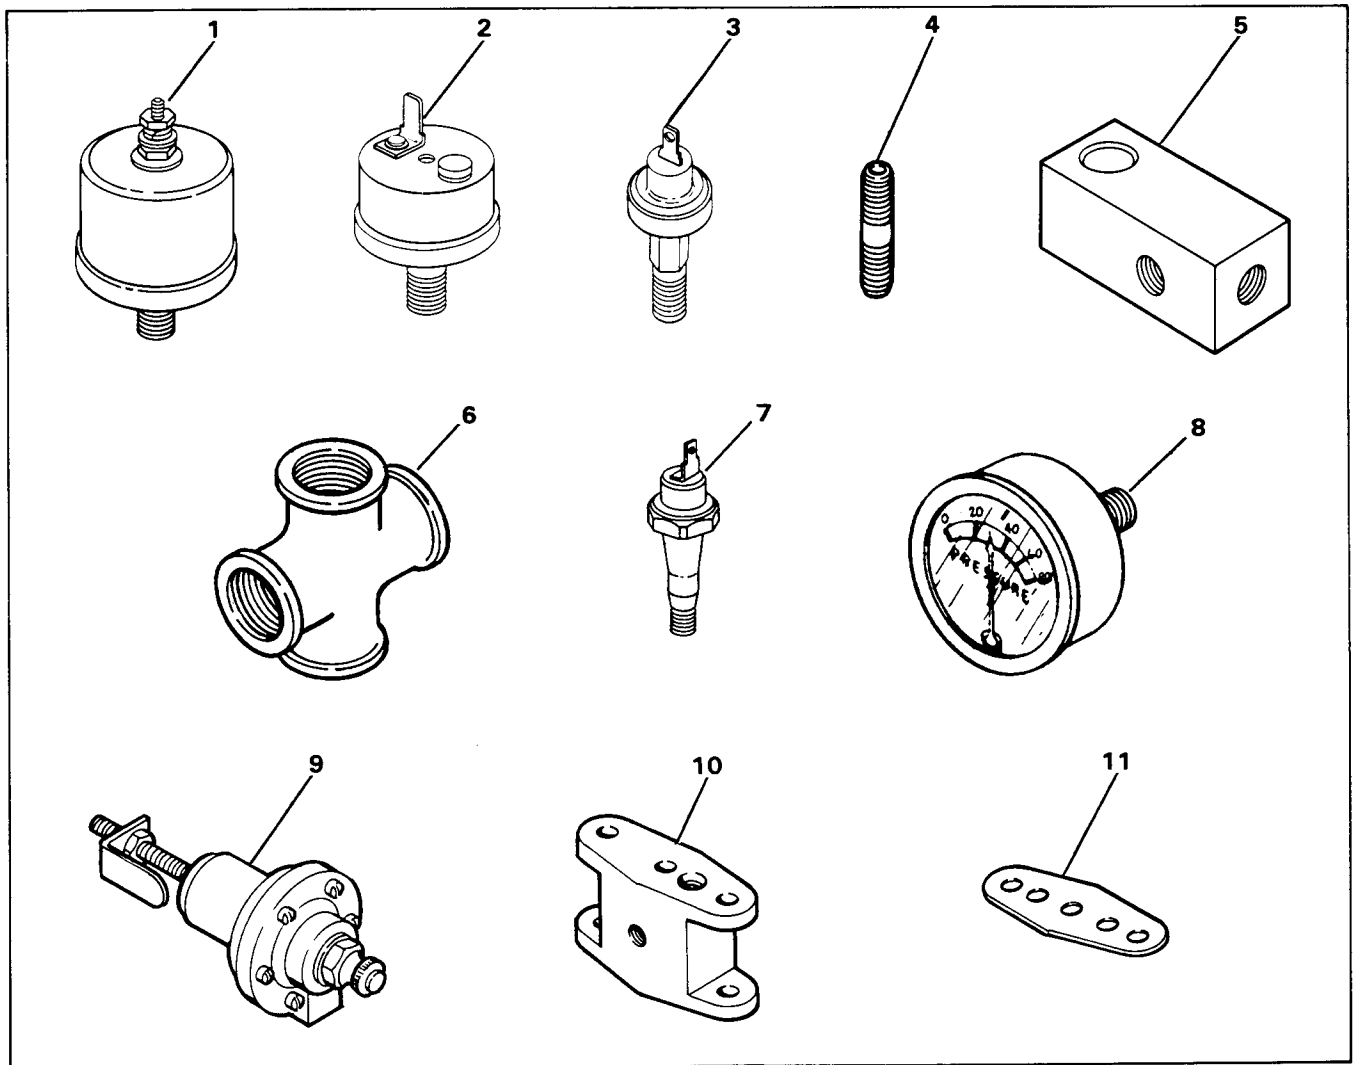

Oil Pressure Gauge 108

22.5RZ
32.5RZ

Part Number	Description	Page	Ref. Number	Part Number	Description	Page	Ref. Number
164037	Cross, pipe (22.5RZ)	108-2	6	271662	Switch, low oil pressure	108-2	3
264390	Sender, oil pressure	108-2	1	267548	Block, oil gauge	108-2	5
271425	Switch, anticipatory	108-2	2	289119	Gauge, oil pressure	108-2	8

32.5ROZ
47.5ROZ

Part Number	Description	Page	Ref. Number	Part Number	Description	Page	Ref. Number
264390	Sender, oil pressure	108-2	1	271662	Switch, pressure	108-2	3
267548	Block, oil gauge	108-2	5	289119	Gauge, pressure	108-2	8
271425	Switch, pressure anticipatory	108-2	2