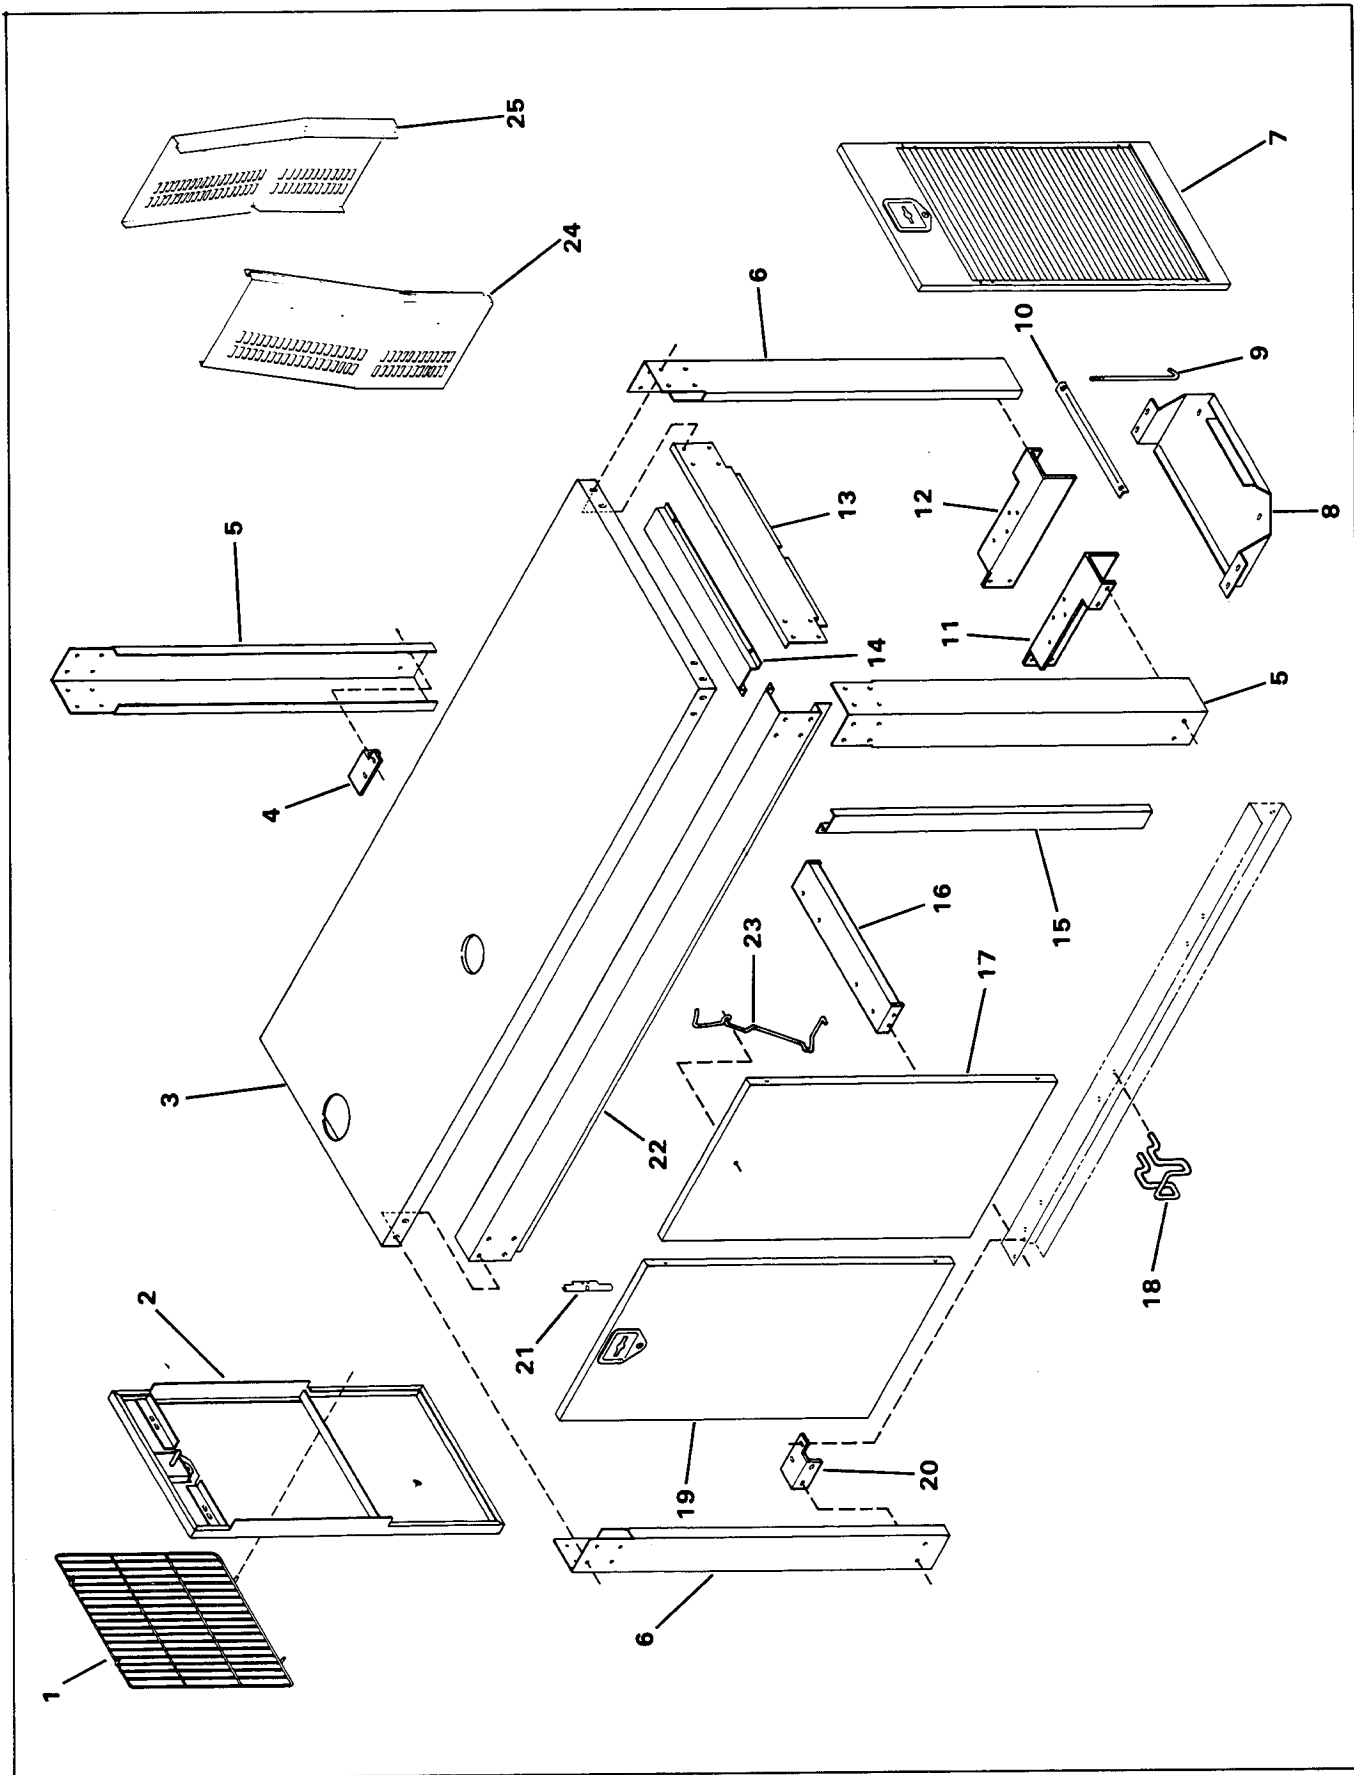

Housing and Mounting 501