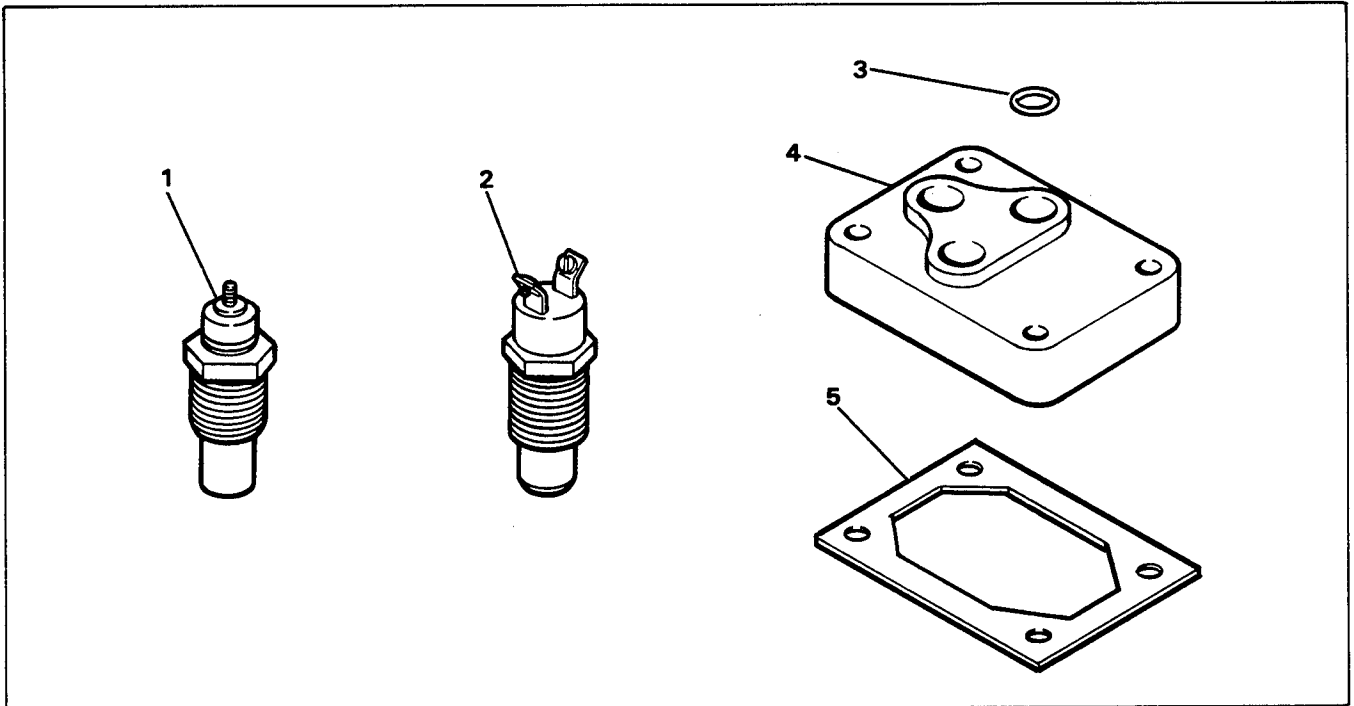

Temperature Switches 110

15ROY, 32.5RZ, 32.5ROZ, 47.5ROZ

Part Number	Description	Page	Ref. Number	Part Number	Description	Page	Ref. Number
240976	Switch, high temperature (205°)	110-1	1	268298	Sender, temperature	110-1	1
240977	Switch, high temperature anticipatory (190°)	110-1	1	X-400-82	Spacer (4) (32.5RZ)	110-1	3
290090	Switch, low temperature (80°)	110-1	2				

17.5ROY 24ROZ

Part Number	Description	Page	Ref. Number	Part Number	Description	Page	Ref. Number
241481	Switch, high temperature (218°)	110-1	1	268298	Sender, water temperature	110-1	1
258315	Gasket (2)	110-1	5	290090	Switch, low temperature (80°)	110-1	2
240976	Switch, high temperature anticipatory (205°)	110-1	1	258382	Sender, housing	110-1	4

22.5RZ 22.5ROZ

Part Number	Description	Page	Ref. Number	Part Number	Description	Page	Ref. Number
240976	Switch, high temperature anticipatory (205°)	110-1	1	268298	Sender, temperature	110-1	1
241481	Switch, high temperature (218°)	110-1	1	290090	Switch, low temperature (80°)	110-1	2