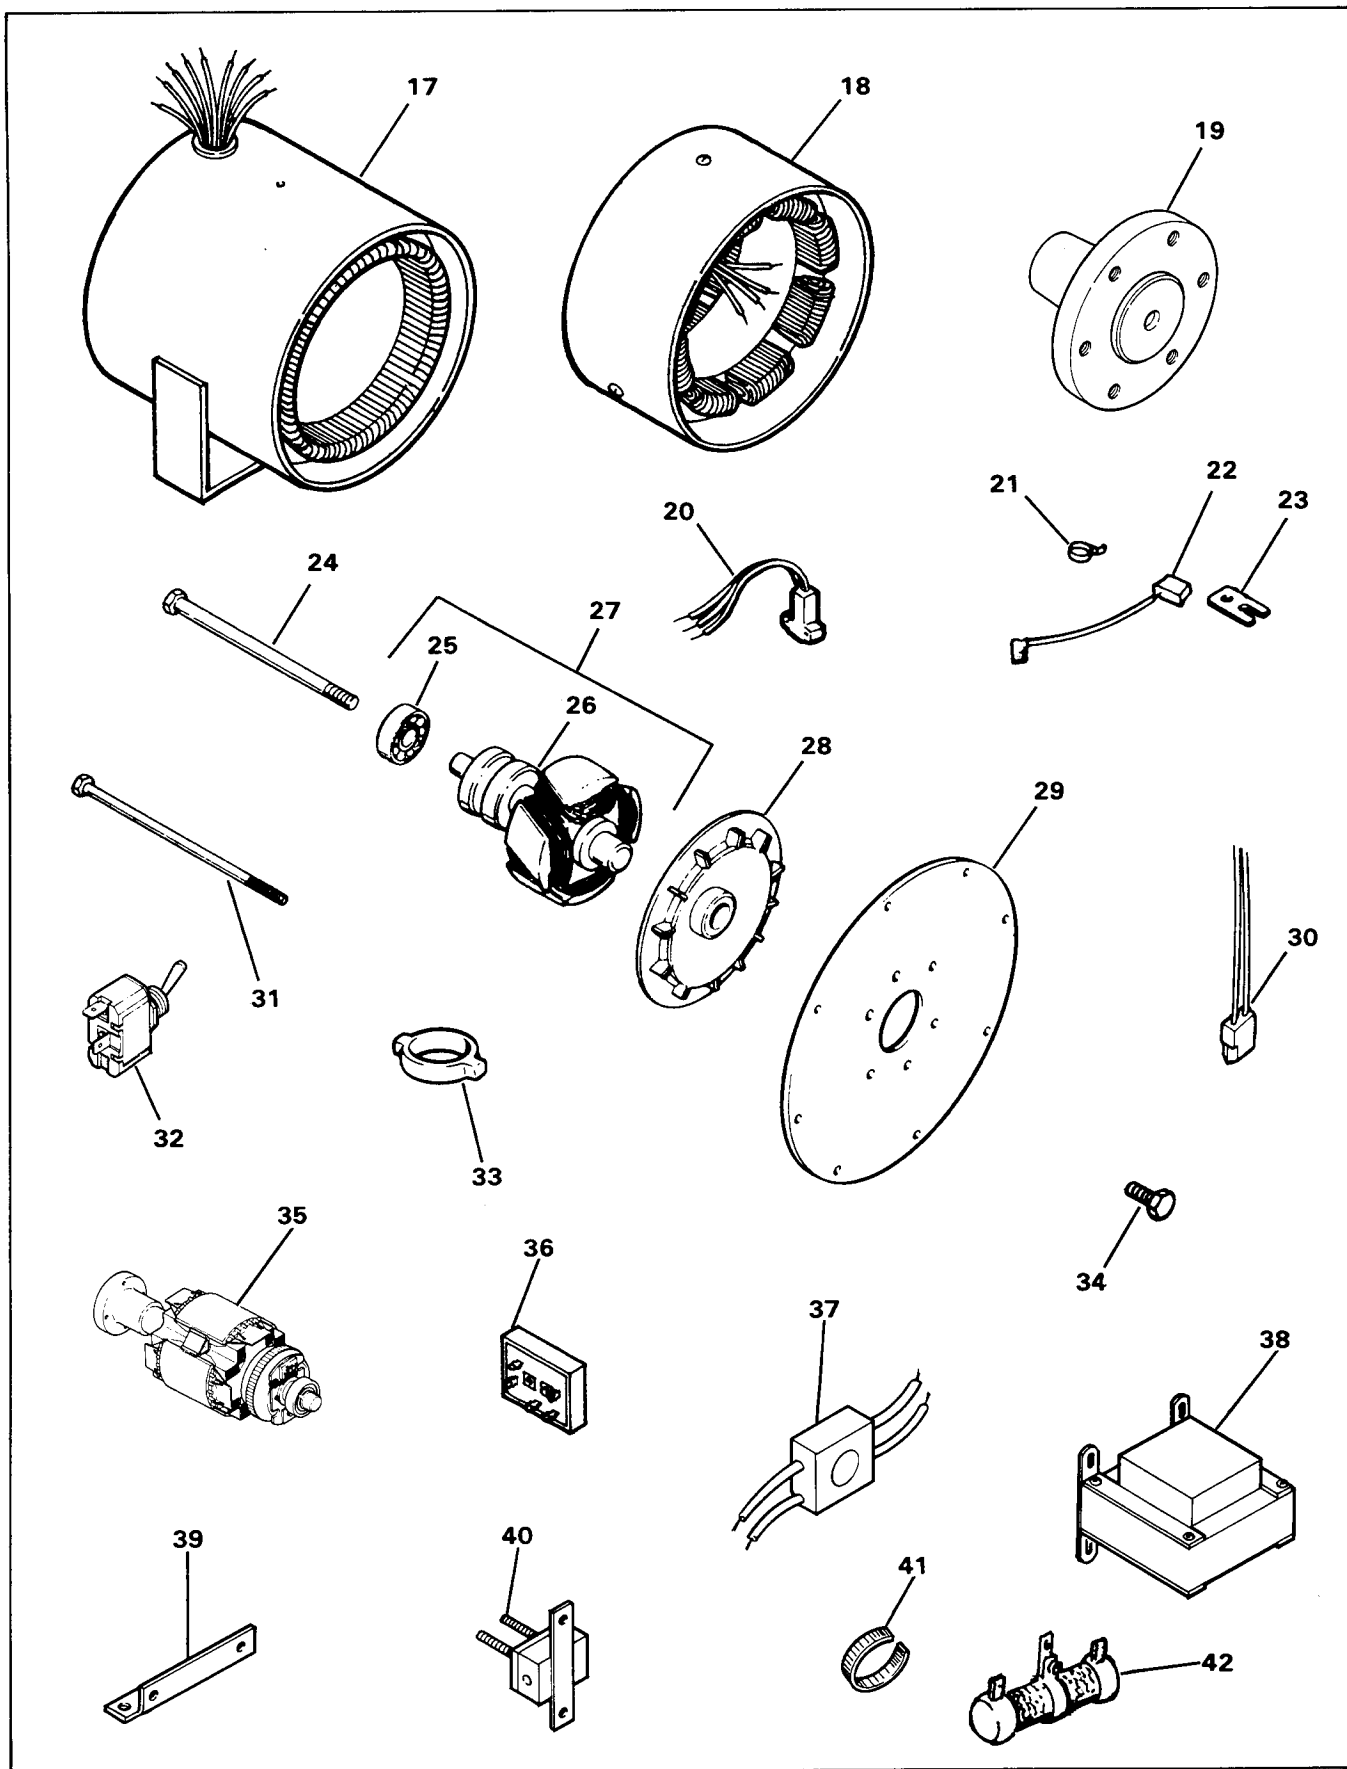

Generator and Mounting 201