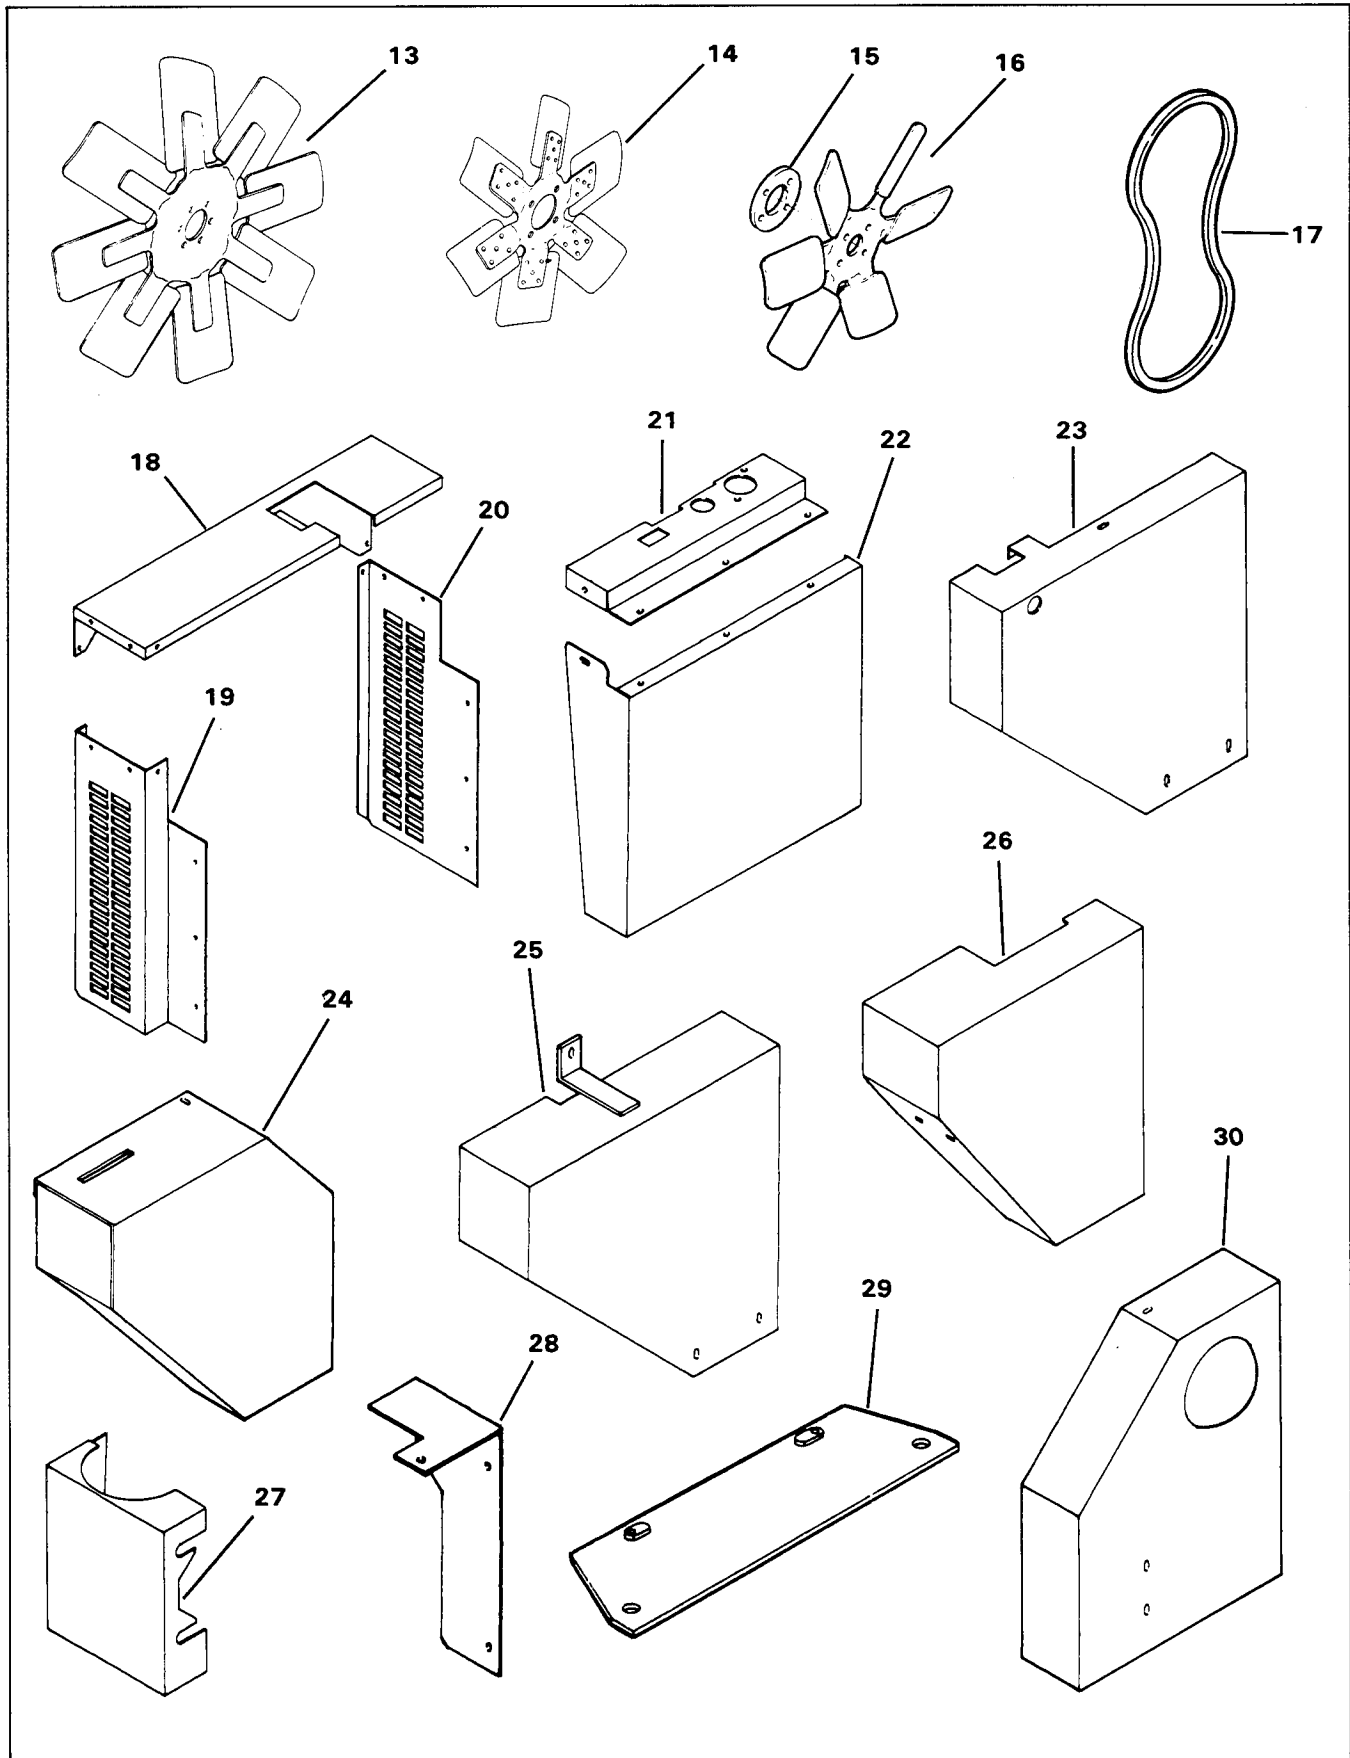

Cooling System 104