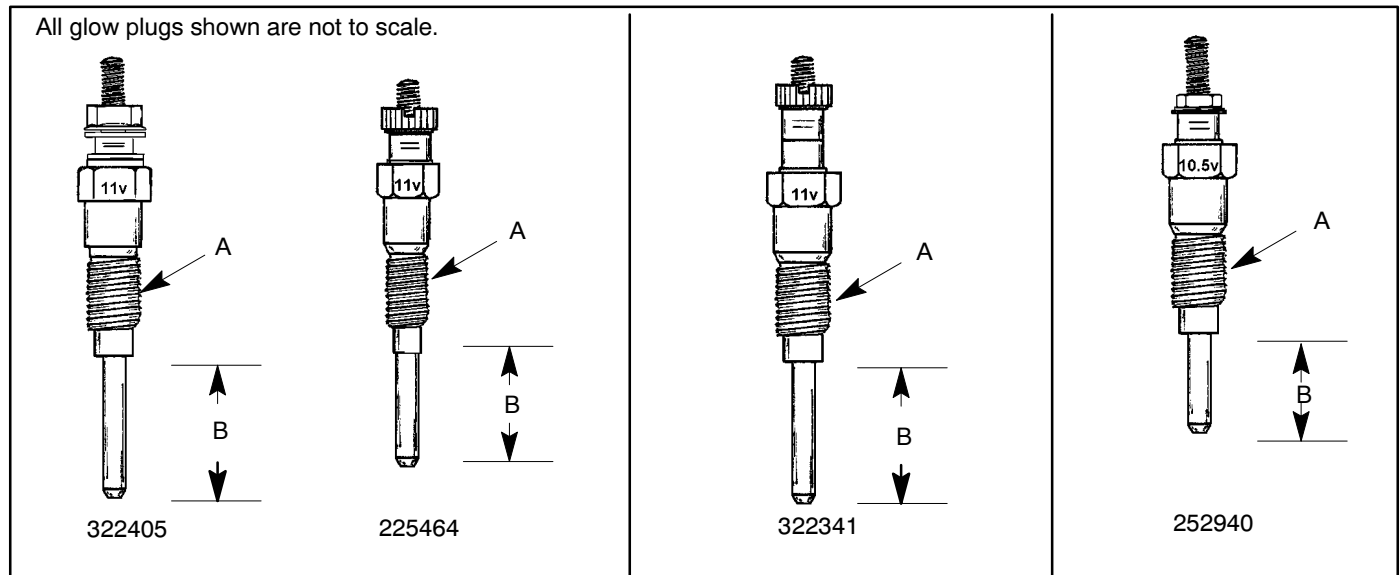

PARTS BULLETIN

Original Issue Date: 4/96

Model: 7/10CCO/CCOZ Kubota-Powered and 9-14.5CCO Yanmar-Powered

Market: RV Generator Sets

Subject: Glow Plugs

Use the chart and illustration below to determine the correct glow plug on 7/10CCO/CCOZ and 9-14.5CCO RV generator sets.

Please note this change in parts catalog TP-5596 5/93, 7-10CCO/CCOZ, page 43, item 14.

Generator Model	Engine Model	Engine Serial Numbers	Glow Plug Part Number	A Thread Dimension	B Length
7CCO/CCOZ	Kubota D905BG	before 489915	322405	M10 x 1.25	1 in. (25.40 mm)
		after 489915	225464	M8 x 1.0	.75 in. (19.05 mm)
10CCO/CCOZ	Kubota V1305BG	all	322341	M10 x 1.25	1 in. (25.40 mm)
9-14.5CCO	Yanmar 3/4TN-82E	before 203029	252940	M10 x 1.25	11/16 in. (17.53 mm)
		after 203029	not used		

Figure 1. RV Glow Plug Dimensions

Routing	Service Manager	Sales Manager	Parts Manager	Technician No. 1	Technician No. 2	Technician No. 3	Return This to
Initial Here							