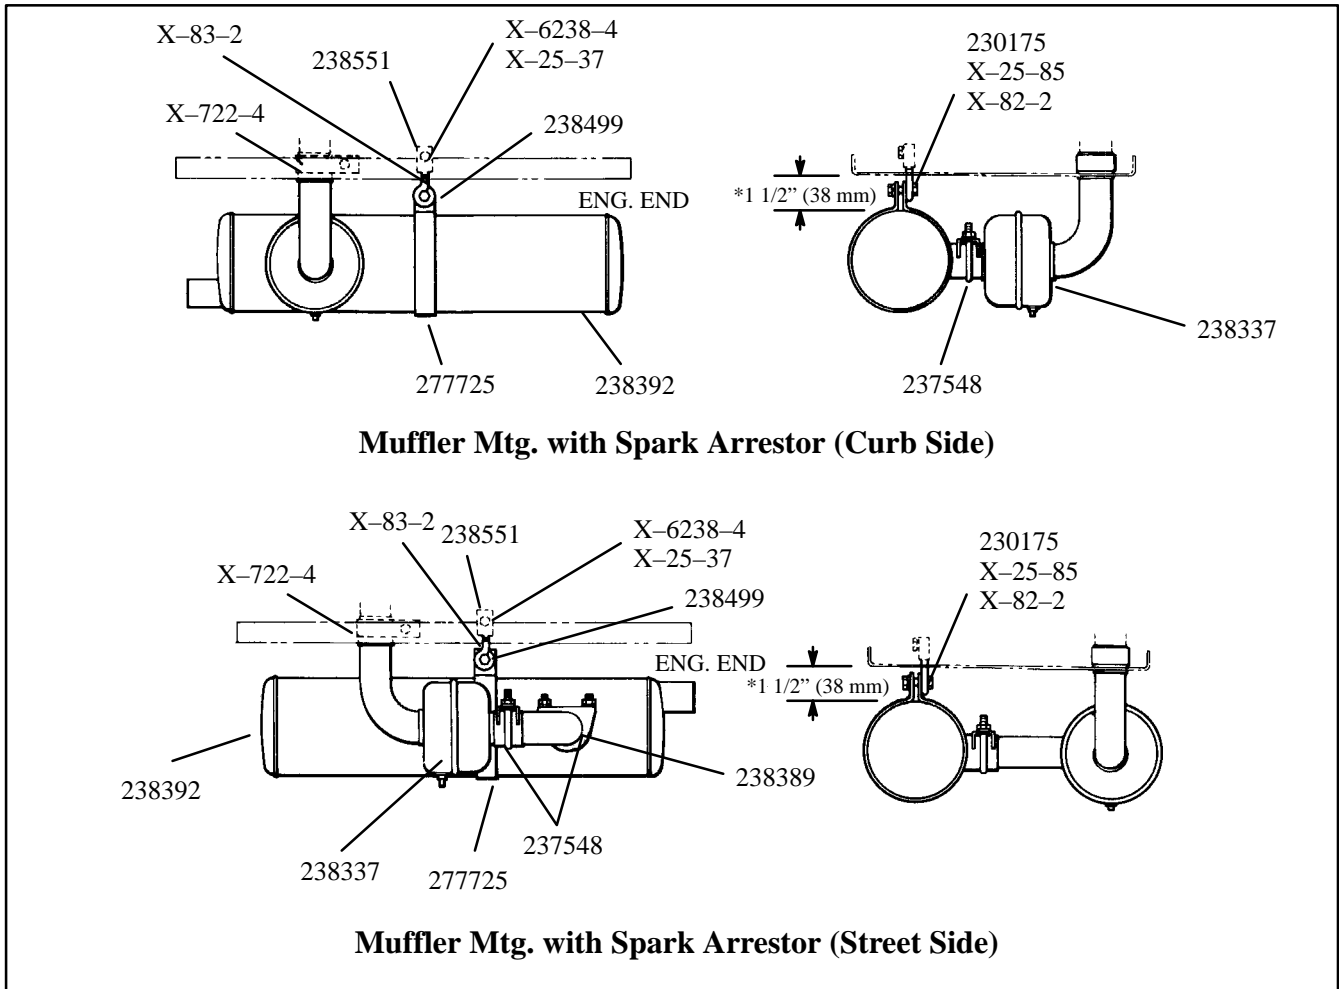

NOTE

Make sure exhaust system components are positioned well away from the drain opening in the bottom of the mounting tray. Also make sure the components are not blocking access to the oil drain plug.

239796

Carbon monoxide can cause death, severe nausea or fainting. Install exhaust system tail pipe so discharged exhaust gases will not be drawn into vehicle interior through windows, doors, air conditioners, etc. Do not use flexible tail piping since this type could crack and allow lethal exhaust fumes to enter the vehicle.

Figure 1.

*NOTE: Minimum distance between tray and muffler

Parts Listing

Qty	Description	Part Numbers
1	Washer, Plain 13/32	X-25-37
1	Washer, Plain 11/32	X-25-85
1	Screw, H.C. 3/8-16x1-1/4	X-6238-4
1	Clamp, Muffler	X-722-4
2	Nut, Hex. 3/8-16	X-83-2
1	Screw, Shoulder 5/16-18x1-1/2	230175
2	Clamp, Muffler	237548
1	Muffler, Spark Arrestor	238337
1	Elbow, Exhaust	238389
1	Muffler	238392
1	Bolt, Eye	238499
1	Bracket, Muffler Mtg.	238551
1	Strap, Muffler Mtg.	277725
1	Nut, 5/16-18	X-82-2