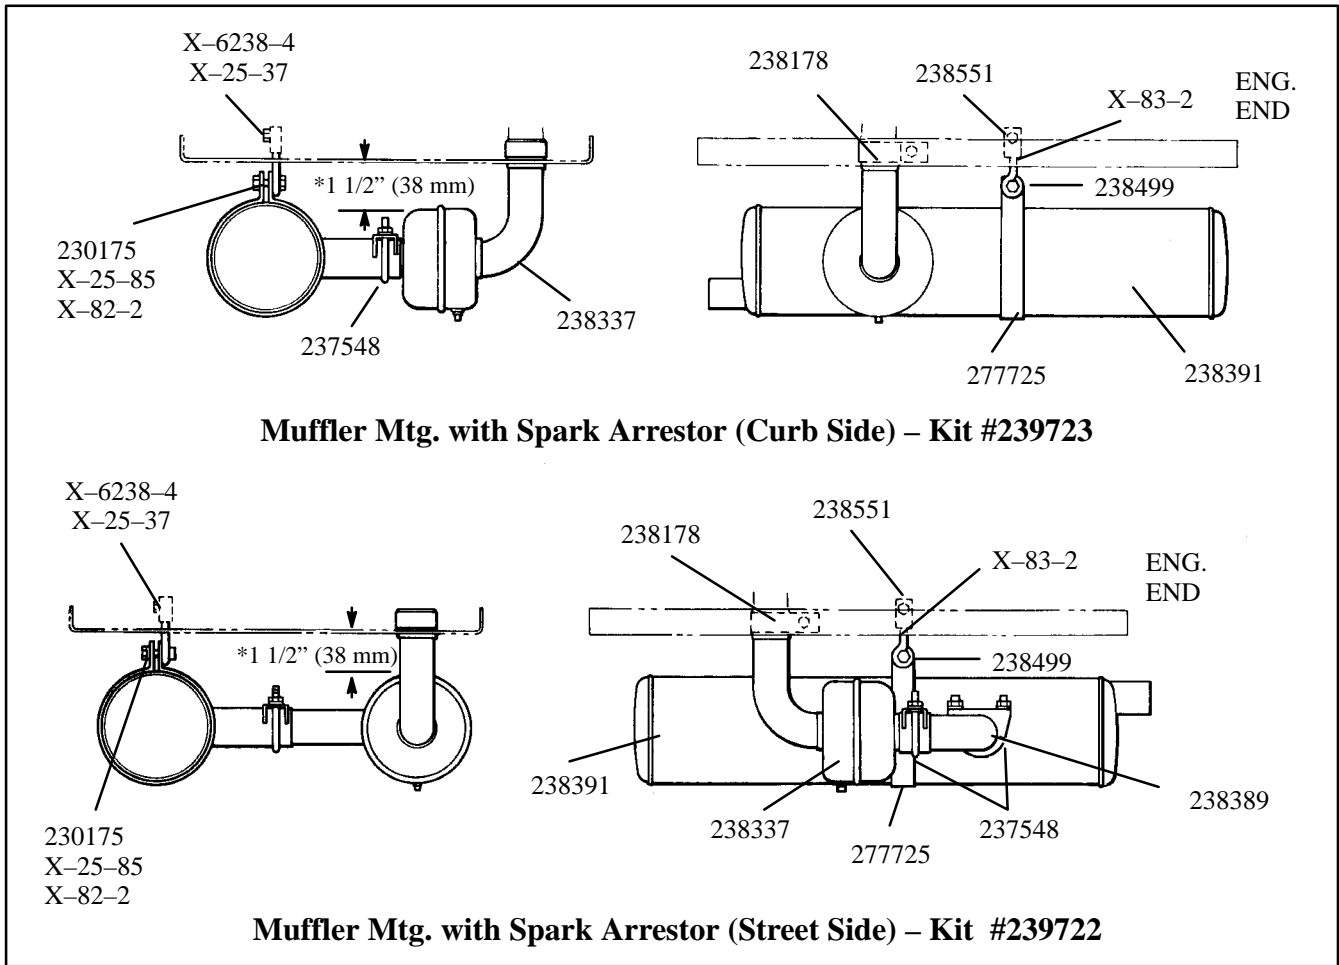

NOTE

Make sure exhaust system components are positioned well away from the drain opening in the bottom of the mounting tray. Also make sure the components are not blocking access to the oil drain plug.

239796

Carbon monoxide can cause death, severe nausea or fainting. Install exhaust system tail pipe so discharged exhaust gases will not be drawn into vehicle interior through windows, doors, air conditioners, etc. Do not use flexible tail piping since this type could crack and allow lethal exhaust fumes to enter the vehicle.

Figure 1.

*NOTE: Minimum distance between tray and muffler.

Parts Listing

Qty	Description	Part Numbers	Qty	Description	Part Numbers
Kit #239722					
1	Washer, Plain 11/32"	X-25-85	1	Washer, Plain 11/32"	X-25-85
1	Nut, Hex. 3/8-16	X-83-2	1	Nut, Hex. 3/8-16	X-83-2
1	Screw, Shoulder 5/16-18x1-1/2	230175	1	Screw, Shoulder 5/16-18x1-1/2	230175
2	Clamp, Muffler	237548	1	Clamp, Muffler	237548
1	Clamp, Muffler	238178	1	Clamp, Muffler	238178
1	Muffler, Spark Arrestor	238337	1	Muffler, Spark Arrestor	238337
1	Elbow, Exhaust	238389	1	Muffler	238391
1	Muffler	238391	1	Bolt, Eye	238499
1	Bolt, Eye	238499	1	Bracket, Muffler Mtg.	238551
1	Bracket, Muffler Mtg.	238551	1	Strap, Muffler Mtg.	277725
1	Strap, Muffler Mtg.	277725	1	Nut, 5/16-18	X-82-2
1	Nut, 5/16-18	X-82-2	1	Screw, 3/8-16x1-1/4	X-6238-4
1	Screw, H.C. 3/8-16x1-1/4	X-6238-4	1	Washer, Plain 13/32"	X-25-37
1	Washer, Plain 13/32"	X-25-37			