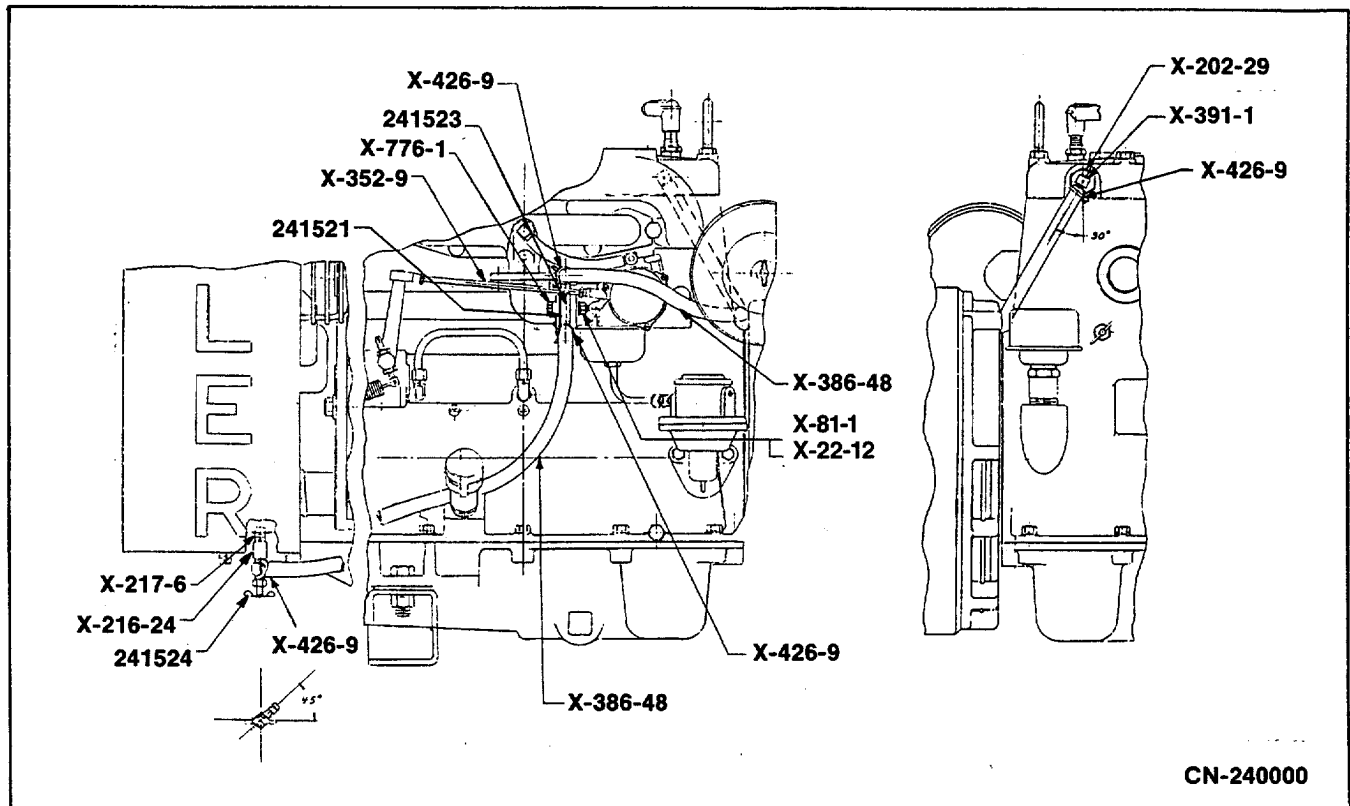

### Anti-Icing Kit 241520 Kohler L654 Engine

#### Parts Listing

Part No.	Description	Qty.
X-22-12	Washer, 1/4" int./ext. tooth lock	2
X-81-1	Nut, 1/4-20	2
X-202-29	Bushing, reducer 1/8-1/2 NPT	1
X-216-24	Coupling, pipe 1/8NPS	1
X-217-6	Nipple, pipe 1/8NPTF x 3/4 in.	1
X-352-9	Rod, throttle	2
X-386-48	Hose, fuel	2
X-391-1	Connector, elbow	1
X-426-9	Clamp, hose 5/8	4
X-776-1	Screw, 1/4-20 x 1-1/4 w/flat washer	2
214521	Heater, carburetor	1
241523	O-ring	1
241524	Valve, shutoff	1