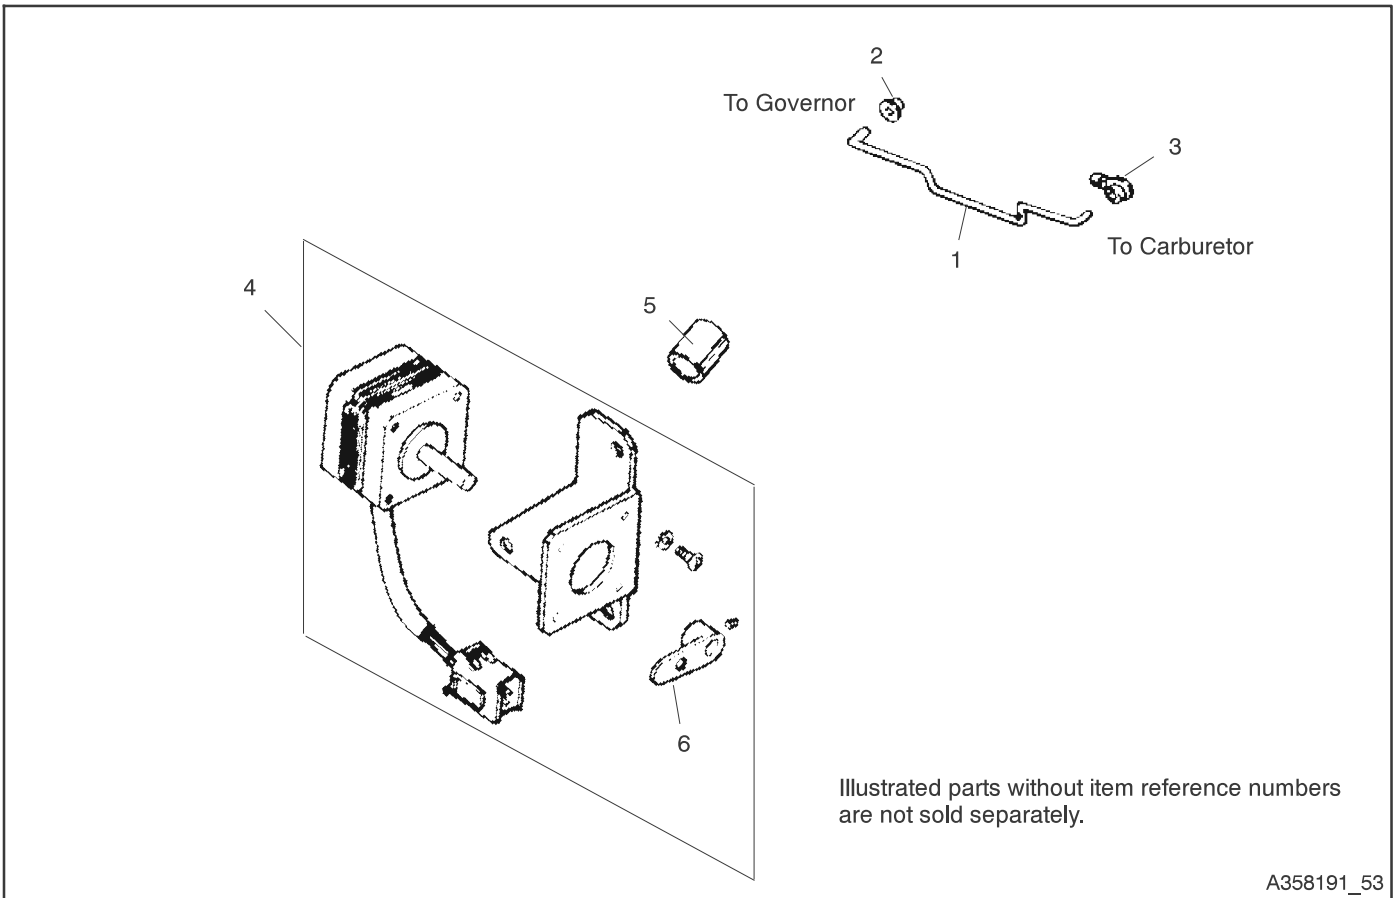

TP-5868 8/15m

Group 9: Engine Controls

A358191_53

Item	Part Number	Description	Qty.
			Variation No. 98
1	24 079 09-S	Linkage, throttle	1
2	25 158 08-S	Bushing, linkage	1
3	25 158 11-S	Bushing, throttle linkage	1
4	24 310 03-S	Governor (actuator/stepper motor)	1
5	25 112 09-S	Spacer	3
6	358359	Coupling, stepper motor	1