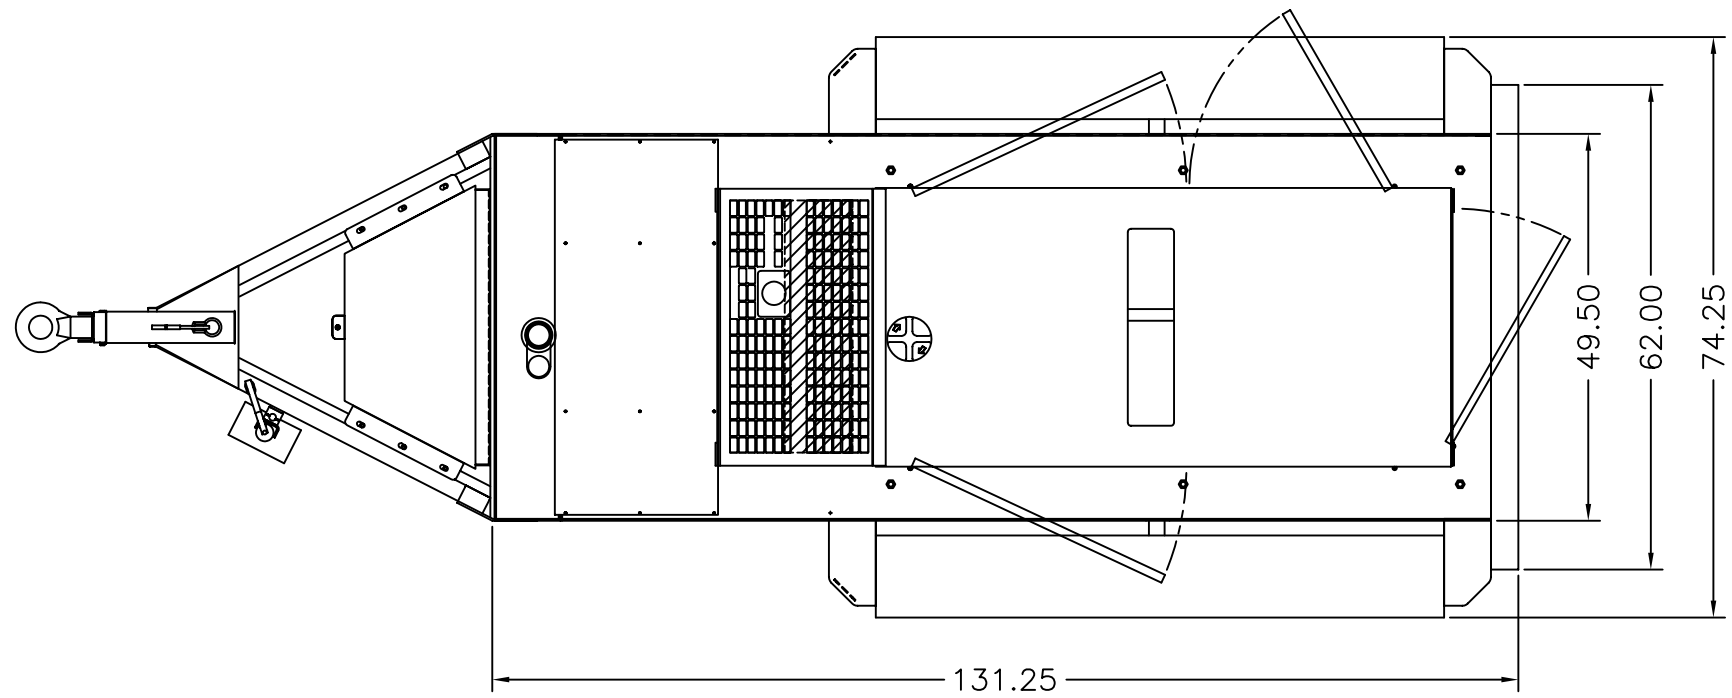

THIS DRAWING AND THE DATA DISCLOSED HEREIN OR HEREWITH IS CONFIDENTIAL AND PROPRIETARY AND IS NOT TO BE REPRODUCED, USED, OR DISCLOSED IN WHOLE OR IN PART TO ANYONE WITHOUT THE EXPRESSED WRITTEN PERMISSION OF MULTQUIP COMPANY.

PART LISTS				
ITEM	PART NUMBER	QTY	DESCRIPTION	MANUFACTURE
1	DCA70SSJU	1	70KVA GENSET 70SSJU GENSET WEIGHT (APPROX.): 3,246lbs	DENYO
2	TRLR85XF	1	TRAILER (MODEL: TRLR85XF) TRAILER WT. (APPROX.) ONLY: 2,600lbs G.V.W.R.: 9,000lbs TONGUE WT.: OVERALL DIMENSION: 192L X 74W X 85H	MQ POWER
3	-	4	TIRE, ST225/75 D15D WHEEL, 15 X 7	
4	-	2	AXLE, 4,500lbs RATING	
5	-	1	JACK, 7,000# BULLDOG	
6	-	1	3" ADJUSTABLE EYE	
7	-	1	FUEL TANK CAPACITY: 200GAL.	MQ POWER