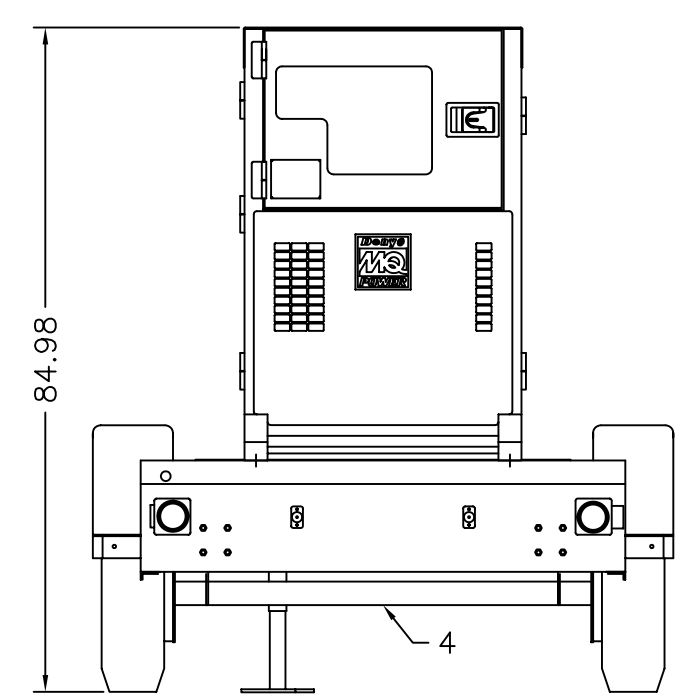

THIS DRAWING AND THE DATA DISCLOSED HEREIN OR HEREWITH IS CONFIDENTIAL AND PROPRIETARY AND IS NOT TO BE REPRODUCED, USED, OR DISCLOSED IN WHOLE OR IN PART TO ANYONE WITHOUT THE EXPRESSED WRITTEN PERMISSION OF MULTQUIP COMPANY.

PART LISTS				
ITEM	PART NUMBER	QTY	DESCRIPTION	MANUFACTURE
1	DCA70SSJU	1	70KVA GENSET 70SSJU GENSET WEIGHT (APPROX.): 3,246lbs	DENYO
2	TRLR85XF	1	TRAILER (MODEL: TRLR85XF) TRAILER WT. (APPROX.) ONLY: 2,600lbs G.V.W.R.: 9,000lbs TONGUE WT.: OVERALL DIMENSION: 192L X 74W X 85H	MQ POWER
3	-	4	TIRE, ST225/75 D15D WHEEL, 15 X 7	
4	-	2	AXLE, 4,500lbs RATING	
5	-	1	JACK, 7,000# BULLDOG	
6	-	1	3" ADJUSTABLE EYE	
7	-	1	FUEL TANK CAPACITY: 200GAL.	MQ POWER