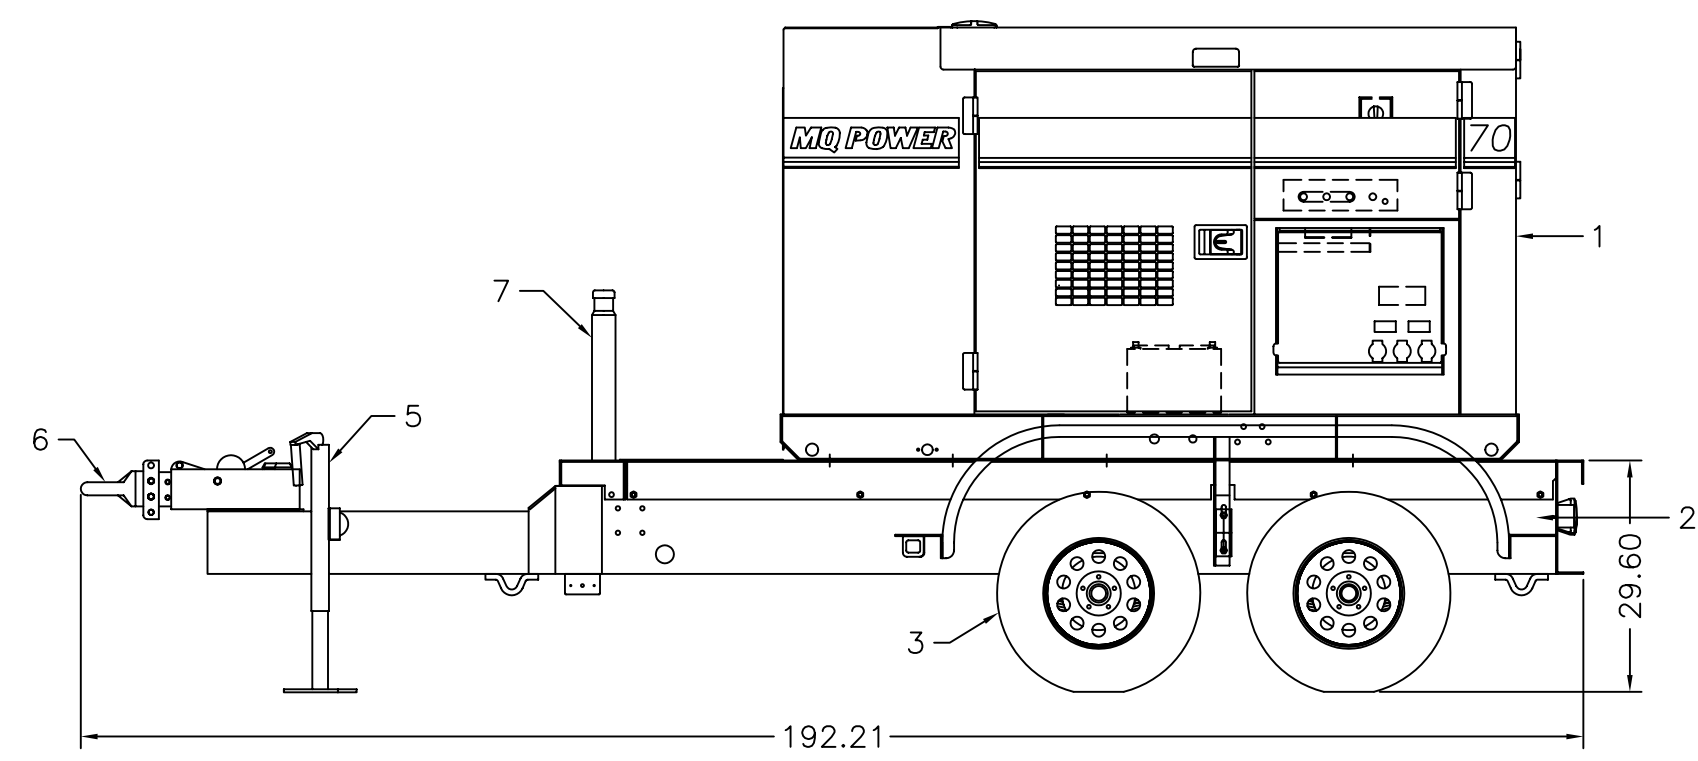

THIS DRAWING AND THE DATA DISCLOSED HEREIN OR HEREWITH IS CONFIDENTIAL AND PROPRIETARY AND IS NOT TO BE REPRODUCED, USED, OR DISCLOSED IN WHOLE OR IN PART TO ANYONE WITHOUT THE EXPRESSED WRITTEN PERMISSION OF MULTQUIP COMPANY.

PART LISTS				
ITEM	PART NUMBER	QTY	DESCRIPTION	MANUFACTURE
1	DCA70SSJU	1	70KVA GENSET 70SSJU GENSET WEIGHT (APPROX.): 3,246lbs	DENYO
2	TRLR85XF	1	TRAILER (MODEL: TRLR85XF) TRAILER WT. (APPROX.) ONLY: 2,600lbs G.V.W.R.: 9,000lbs TONGUE WT.: OVERALL DIMENSION: 192L X 74W X 85H	MQ POWER
3	-	4	TIRE, ST225/75 D15D WHEEL, 15 X 7	
4	-	2	AXLE, 4,500lbs RATING	
5	-	1	JACK, 7,000# BULLDOG	
6	-	1	3" ADJUSTABLE EYE	
7	-	1	FUEL TANK CAPACITY: 200GAL.	MQ POWER