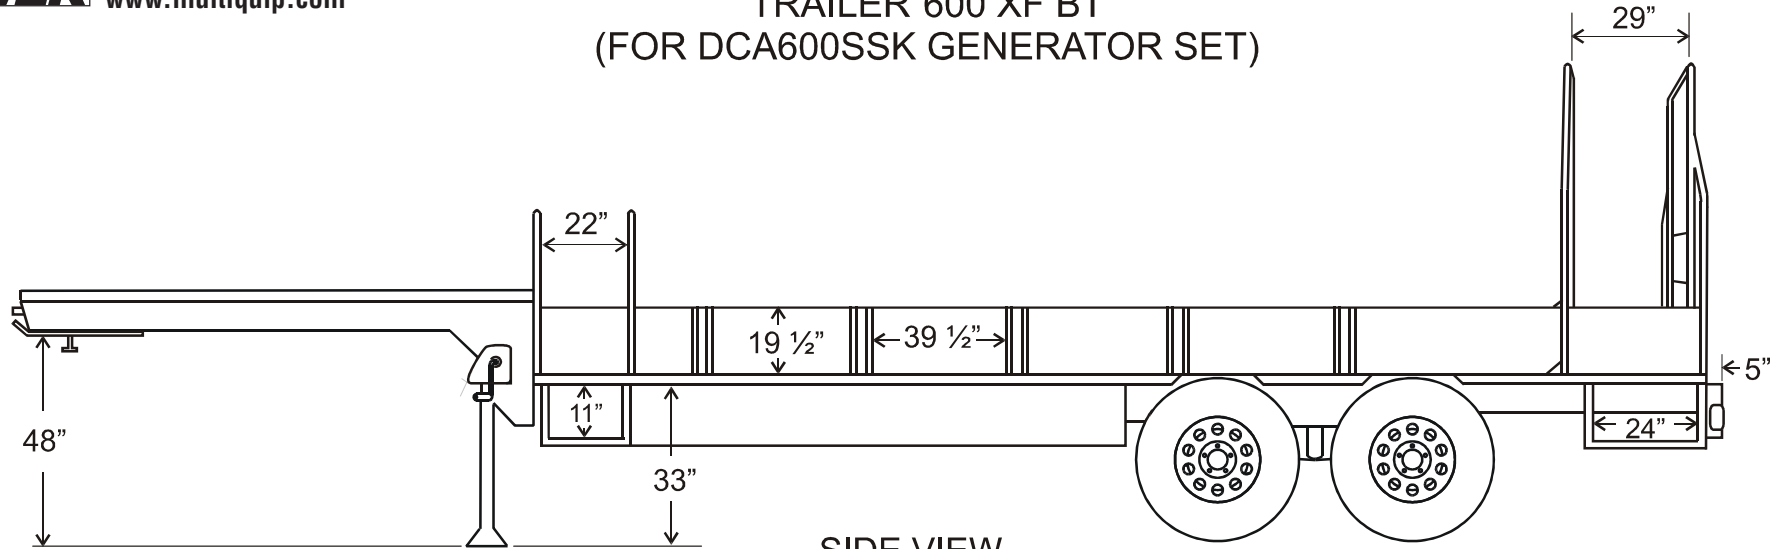

**MQ POWER**  
ENGINEERED PRODUCTS DIVISION  
RANCHO DOMINGUEZ, CA 90221  
866-4PWR-GEN 800-421-1244  
www.multiquip.com

**MQ POWER**  
**TRAILER 600 XF BT**  
**(FOR DCA600SSK GENERATOR SET)**

**SIDE VIEW**  
**(NOT TO SCALE)**