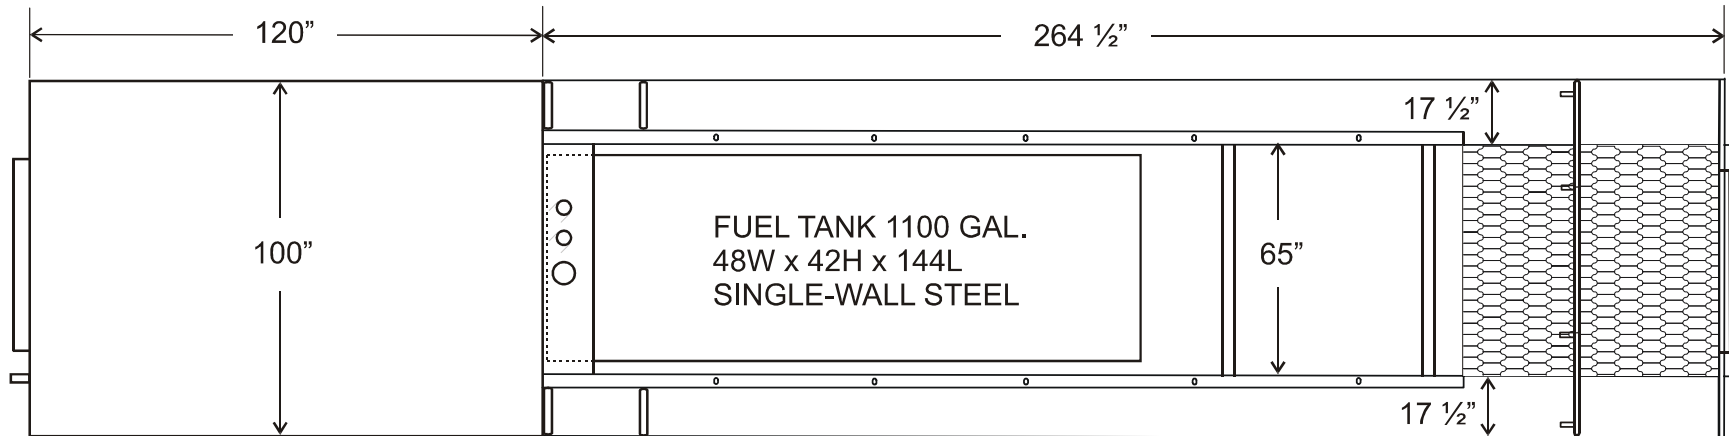

MQ POWER
ENGINEERED PRODUCTS DIVISION
RANCHO DOMINGUEZ, CA 90221
866-4PWR-GEN 800-421-1244
www.multiquip.com

MQ POWER
TRAILER 600 XF BT
(FOR DCA600SSK GENERATOR SET)

TANDEM AXLE
DUAL WHEELS
AIR BRAKES

TOP VIEW